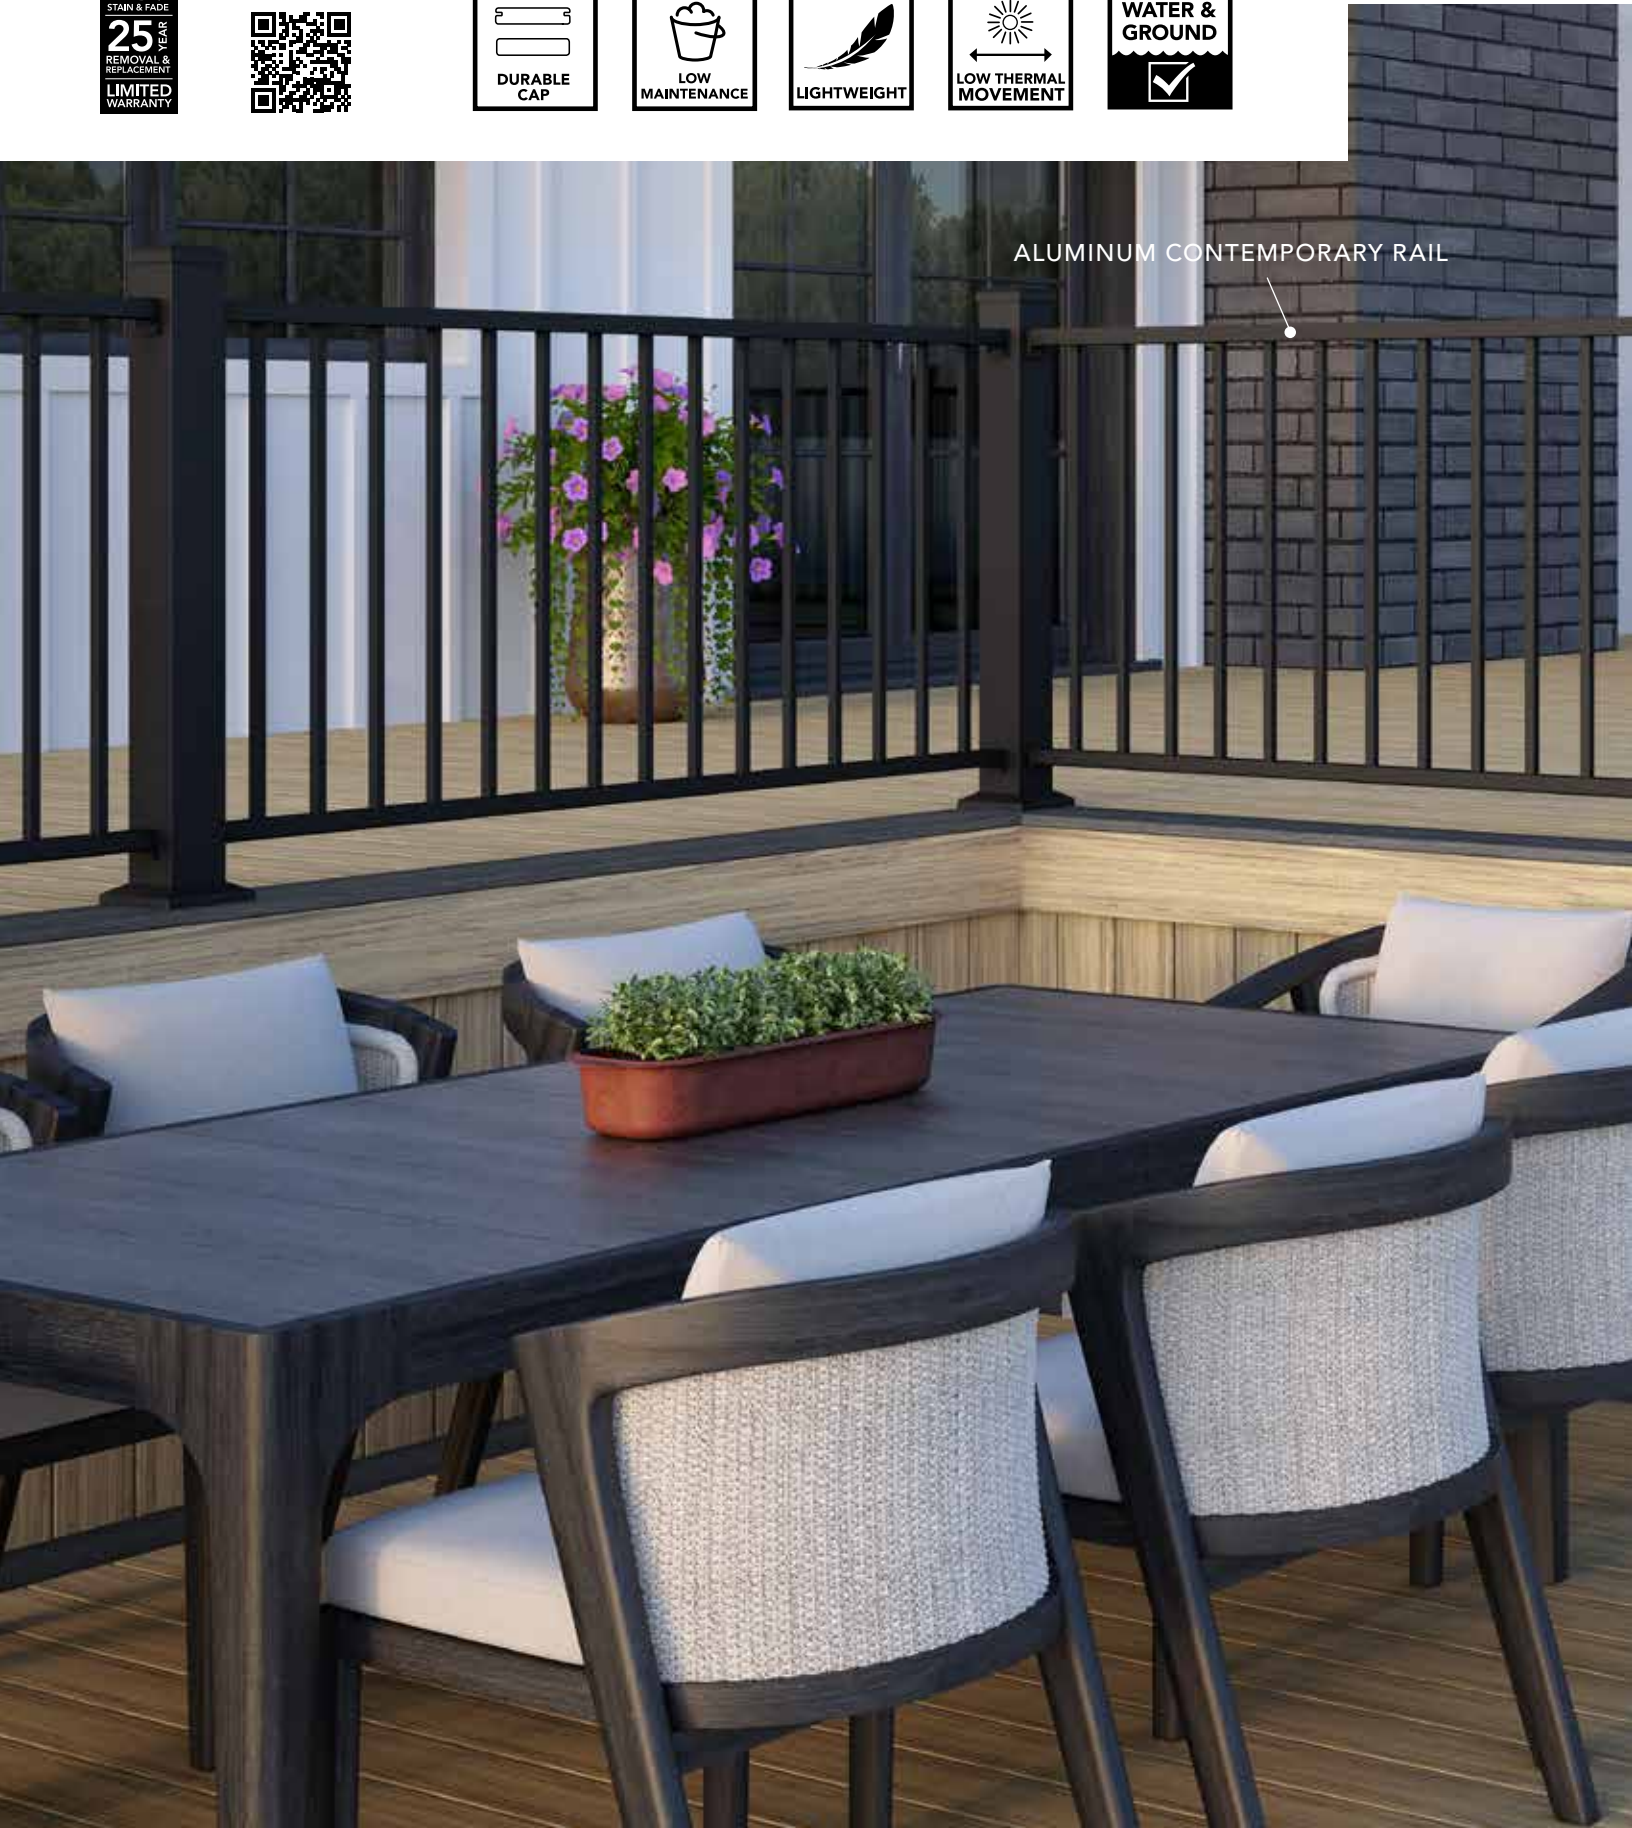

ALUMINUM CONTEMPORARY RAIL

4" ALUMINUM POST SLEEVES

LOW-VOLTAGE RECESSED LIGHTING

VOYAGE DECKING IN COSTA

PICTURE FRAME BOARD IN DARK SLATE