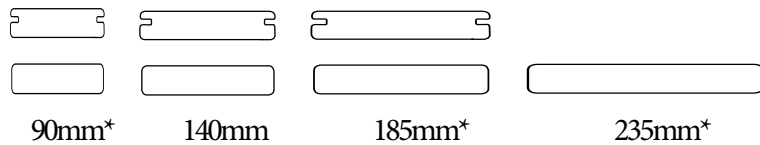

# VOYAGE DECKING

- Vertical grain with enhanced traction
- 5800mm lengths; solid- and grooved-edge
- Unique cap contains infrared reflective materials to reduce solar heat gain
- Micro-embossing reduces the surface-to-skin contact

\*90mm and 235mm are supplied to order ex-USA. MOQ & lead times apply.

\*Capped composite decking boards tested by an independent third-party lab in wet conditions under the AS/NXS 4586-2013 standard; decking board were tested on 9/24/18-9/25/18.