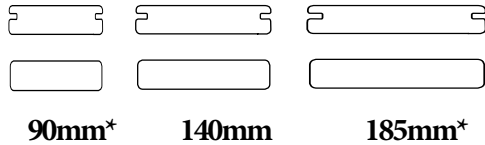

RESIDENTIAL CLADDING

Deckorators® Mineral-based composite (MBC) decking can also be used as exterior cladding. Lightweight yet unbeatably strong, it's an optimal choice for your home exterior. Whether you wish to use Voyage or Picture Frame Board, each offers unmatched durability and low thermal movement.

- Approved for 90mm*, 140mm and 185mm* widths
- Furring strips placed 600mm on center
- Compatible with face screws, Pro Plugs® or CAMO Hidden Fasteners

*90mm and 185mm are supplied to order ex-USA. MOQ & lead times apply.