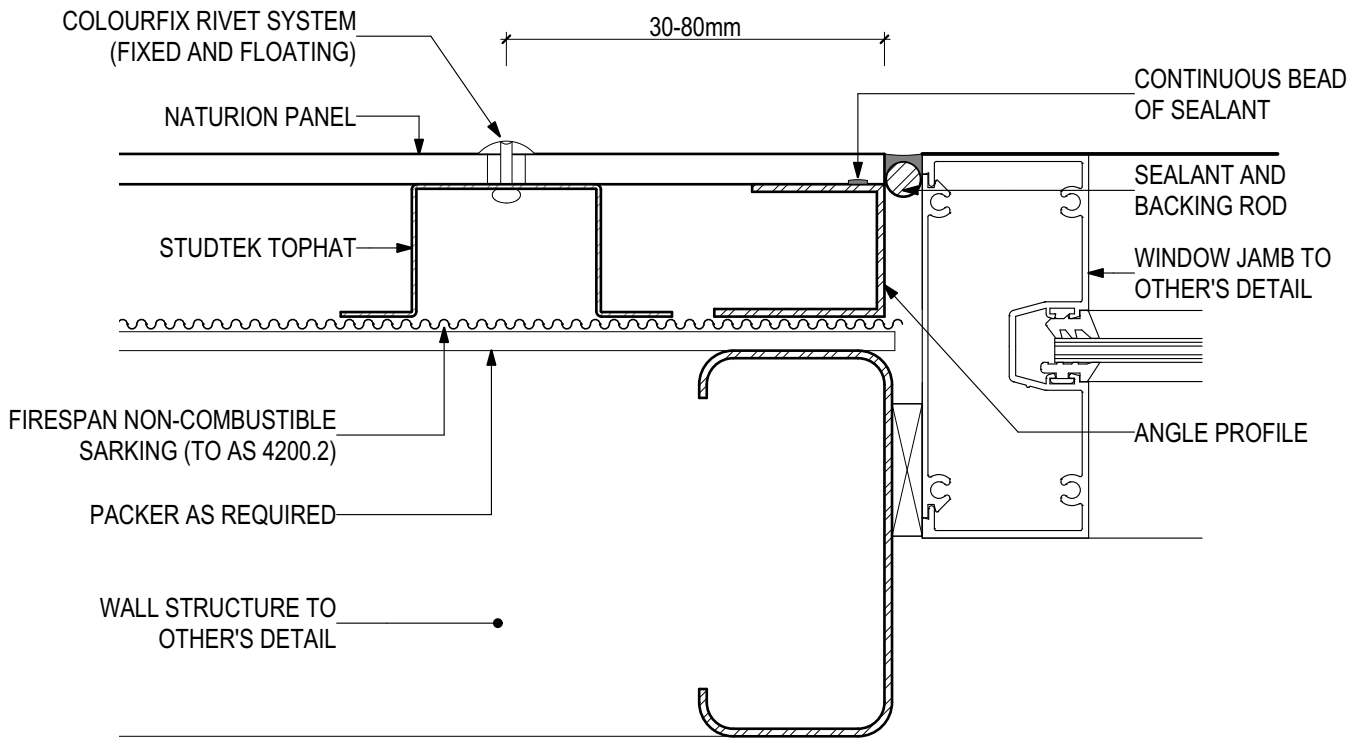

NATURION Non-combustible Natural Finish Panel (V1022)

INTERNAL DETAIL AND FINISHES BY OTHERS (NOT SHOWN FOR CLARITY)

D.10 - WINDOW JAMB

SCALE 1:2

Disclaimer: These details are general design details for use as a guide. Any use is at the user's own discretion and risk. All detailing and installation should be in accordance with all the relevant codes and standards as per current NCC requirements.

Blue Chip Group Pty Ltd

P: 08 9451 2344

F: 08 9451 8983

E: sales@bluechipgroup.net.au