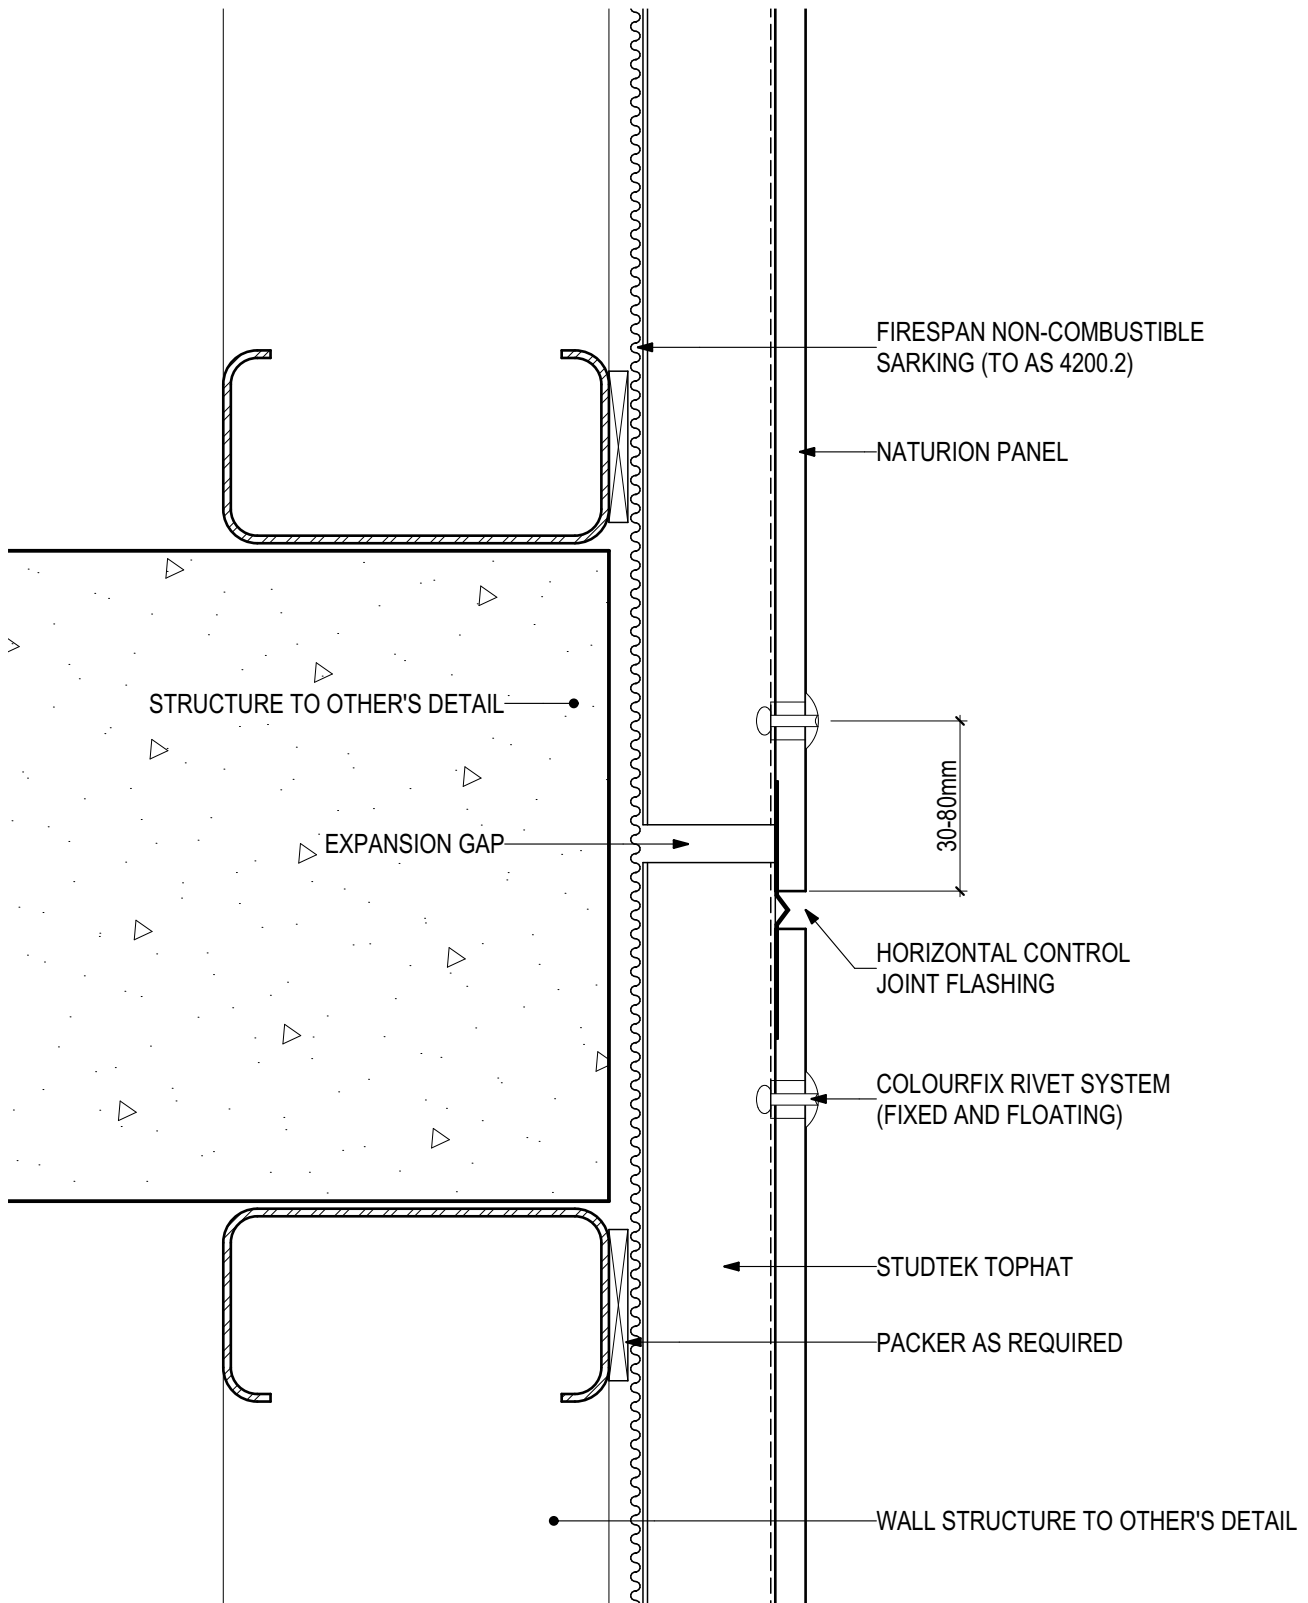

NATURION Non-combustible Natural Finish Panel (V1022)

D.08 - HORIZONTAL CONTROL JOINT

SCALE 1:2

Disclaimer: These details are general design details for use as a guide. Any use is at the user's own discretion and risk. All detailing and installation should be in accordance with all the relevant codes and standards as per current NCC requirements.

Blue Chip Group Pty Ltd

P: 08 9451 2344

F: 08 9451 8983

E: sales@bluechipgroup.net.au