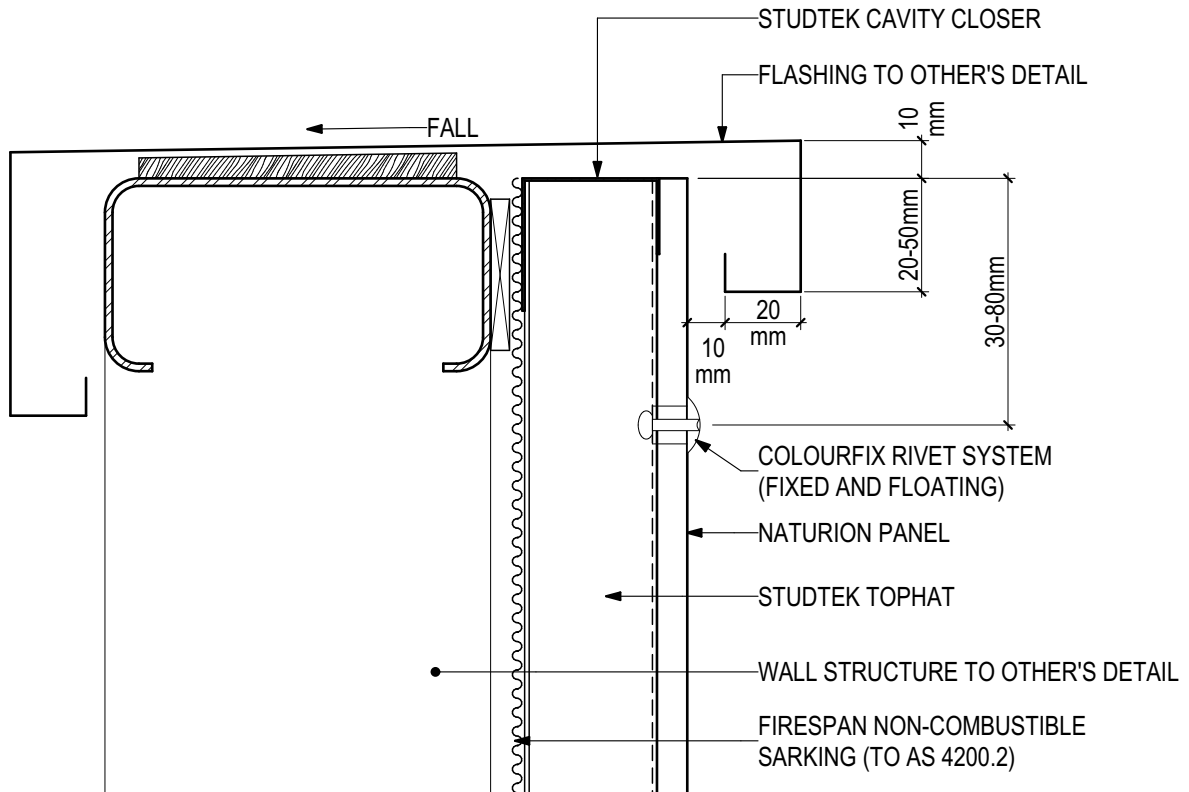

NATURION Non-combustible Natural Finish Panel (V1022)

D.14 - PARAPET DETAIL

SCALE 1:2

Disclaimer: These details are general design details for use as a guide. Any use is at the user's own discretion and risk. All detailing and installation should be in accordance with all the relevant codes and standards as per current NCC requirements.

Blue Chip Group Pty Ltd

P: 08 9451 2344

F: 08 9451 8983

E: sales@bluechipgroup.net.au