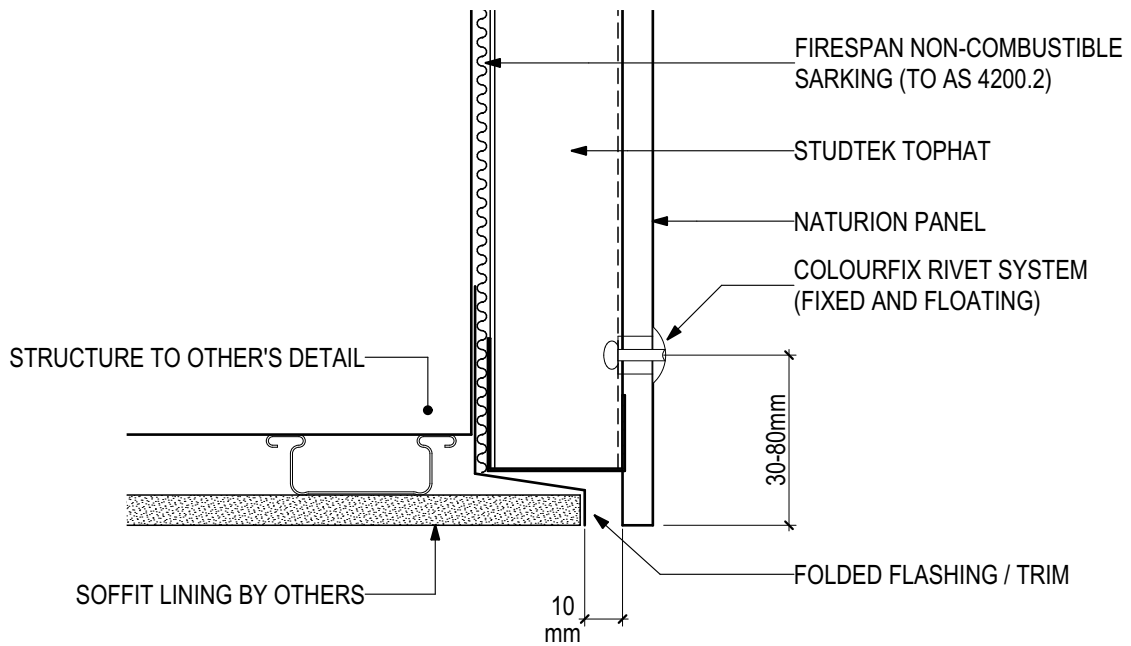

NATURION Non-combustible Natural Finish Panel (V1022)

D.13 - SOFFIT JUNCTION

SCALE 1:2

Disclaimer: These details are general design details for use as a guide. Any use is at the user's own discretion and risk. All detailing and installation should be in accordance with all the relevant codes and standards as per current NCC requirements.

Blue Chip Group Pty Ltd

P: 08 9451 2344

F: 08 9451 8983

E: sales@bluechipgroup.net.au