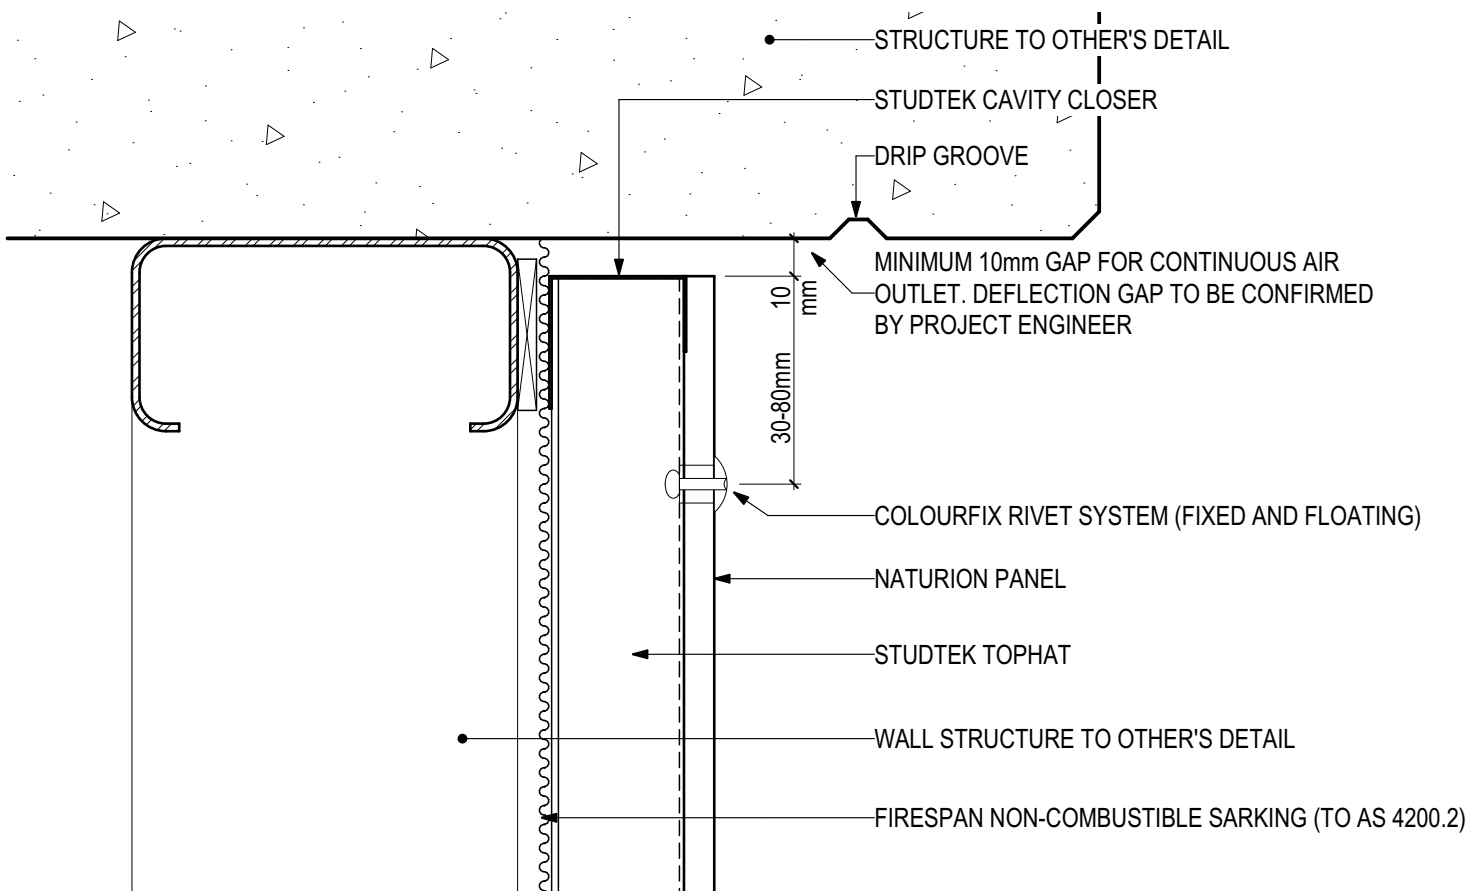

Blue Chip Group Pty Ltd

P: 08 9451 2344

F: 08 9451 8983

E: sales@bluechipgroup.net.au

NATURION Non-combustible Natural Finish Panel (V1022)

D.12 - HEAD AT SLAB JUNCTION

SCALE 1:2

Disclaimer: These details are general design details for use as a guide. Any use is at the user's own discretion and risk. All detailing and installation should be in accordance with all the relevant codes and standards as per current NCC requirements.