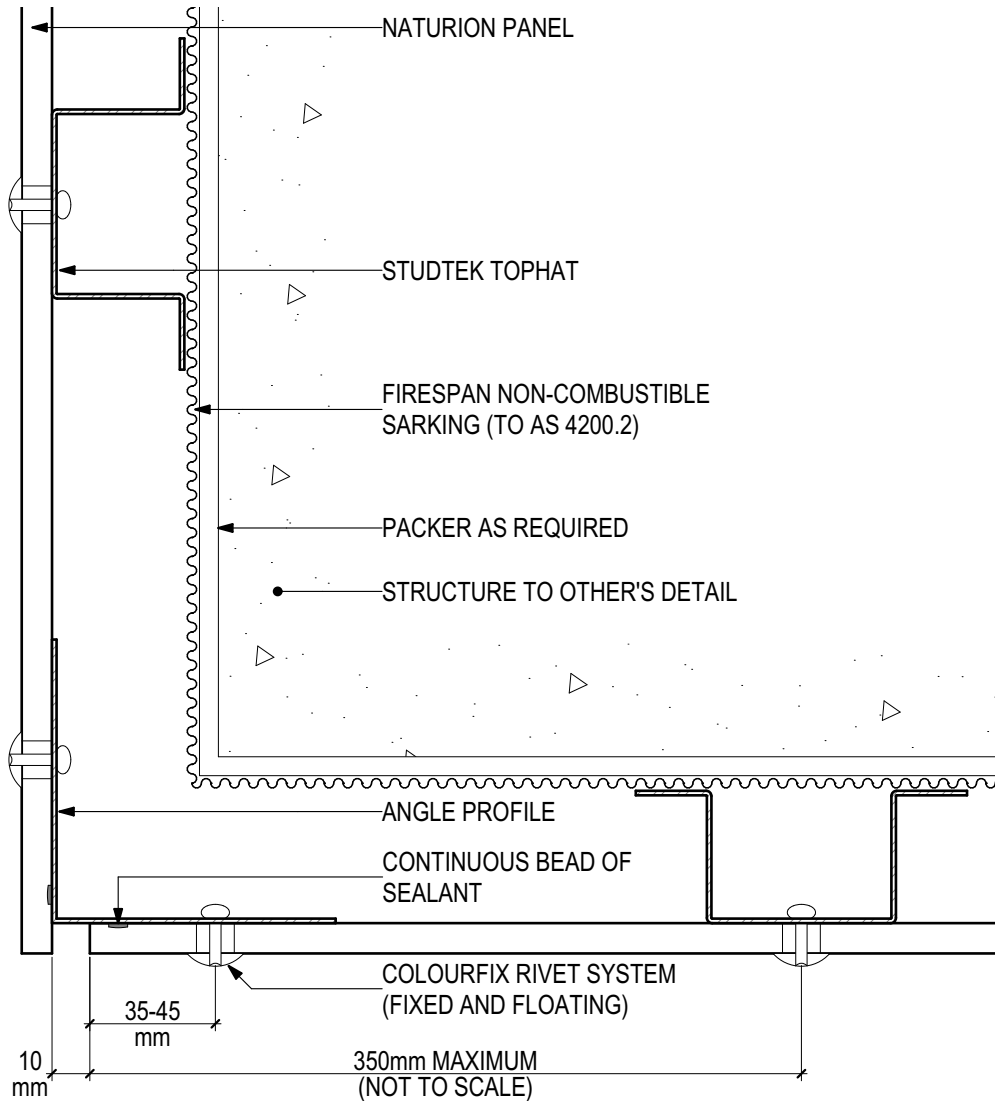

NATURION Non-combustible Natural Finish Panel (V1022)

D.05 - EXTERNAL CORNER

SCALE 1:2

Disclaimer: These details are general design details for use as a guide. Any use is at the user's own discretion and risk. All detailing and installation should be in accordance with all the relevant codes and standards as per current NCC requirements.

Blue Chip Group Pty Ltd

P: 08 9451 2344

F: 08 9451 8983

E: sales@bluechipgroup.net.au