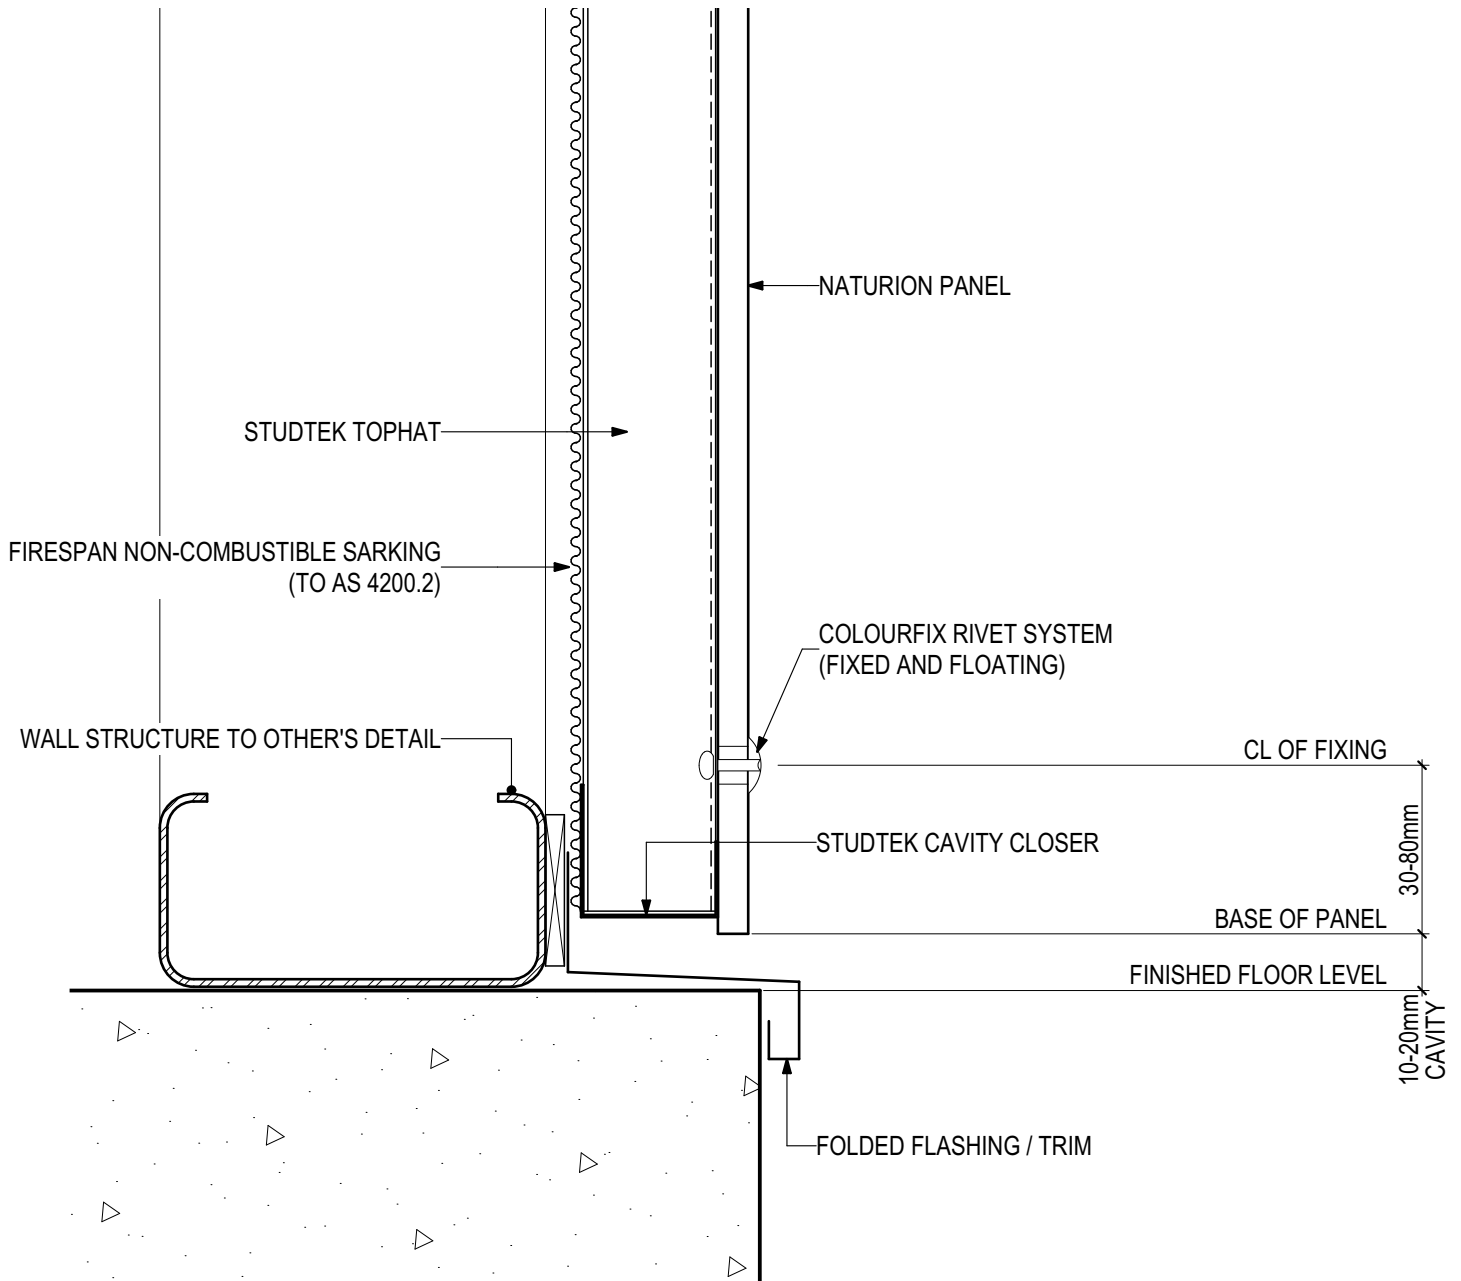

NATURION Non-combustible Natural Finish Panel (V1022)

D.04 - BASE DETAIL

SCALE 1:2

Disclaimer: These details are general design details for use as a guide. Any use is at the user's own discretion and risk. All detailing and installation should be in accordance with all the relevant codes and standards as per current NCC requirements.

Blue Chip Group Pty Ltd

P: 08 9451 2344

F: 08 9451 8983

E: sales@bluechipgroup.net.au