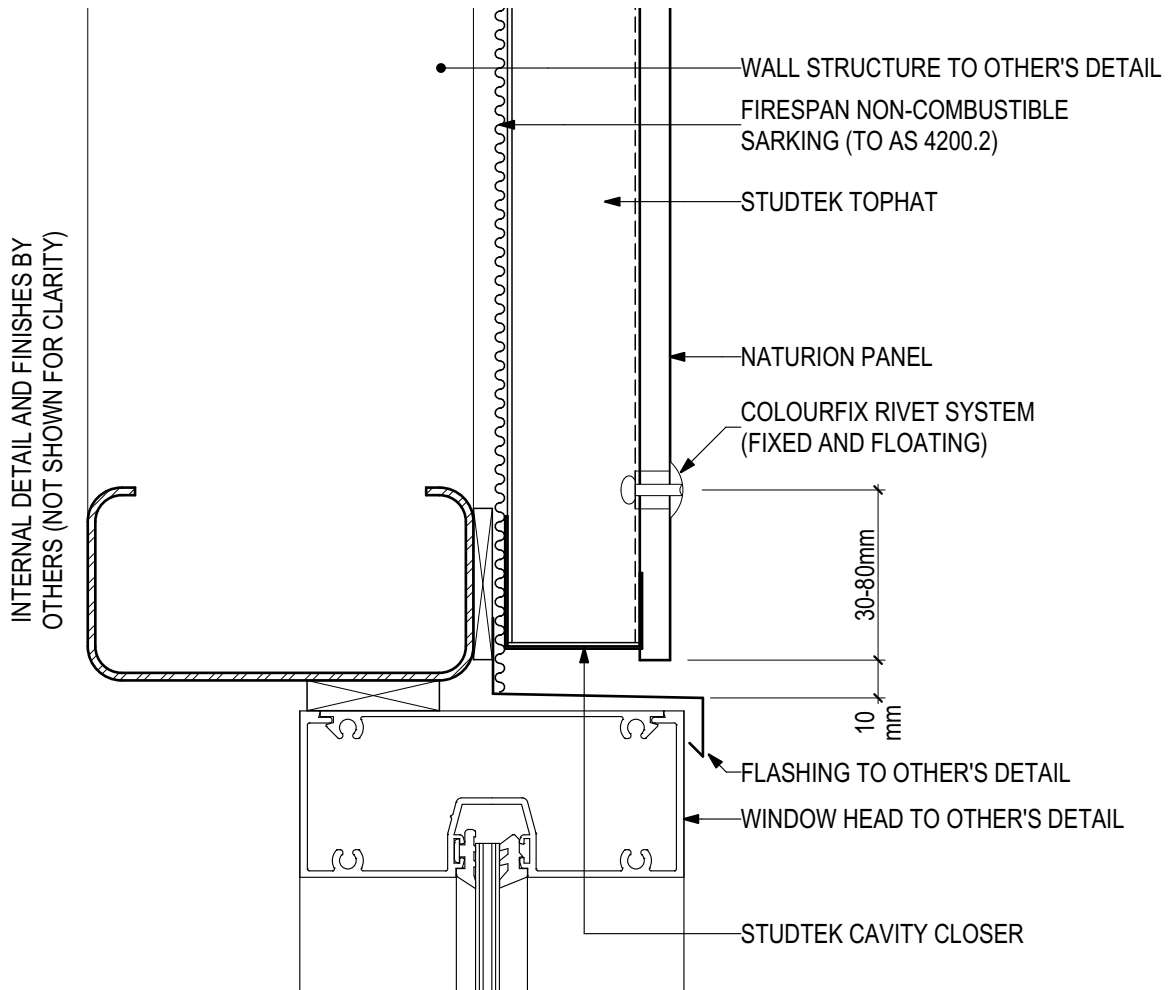

NATURION Non-combustible Natural Finish Panel (V1022)

D.09 - WINDOW HEAD

SCALE 1:2

Disclaimer: These details are general design details for use as a guide. Any use is at the user's own discretion and risk. All detailing and installation should be in accordance with all the relevant codes and standards as per current NCC requirements.

Blue Chip Group Pty Ltd

P: 08 9451 2344

F: 08 9451 8983

E: sales@bluechipgroup.net.au