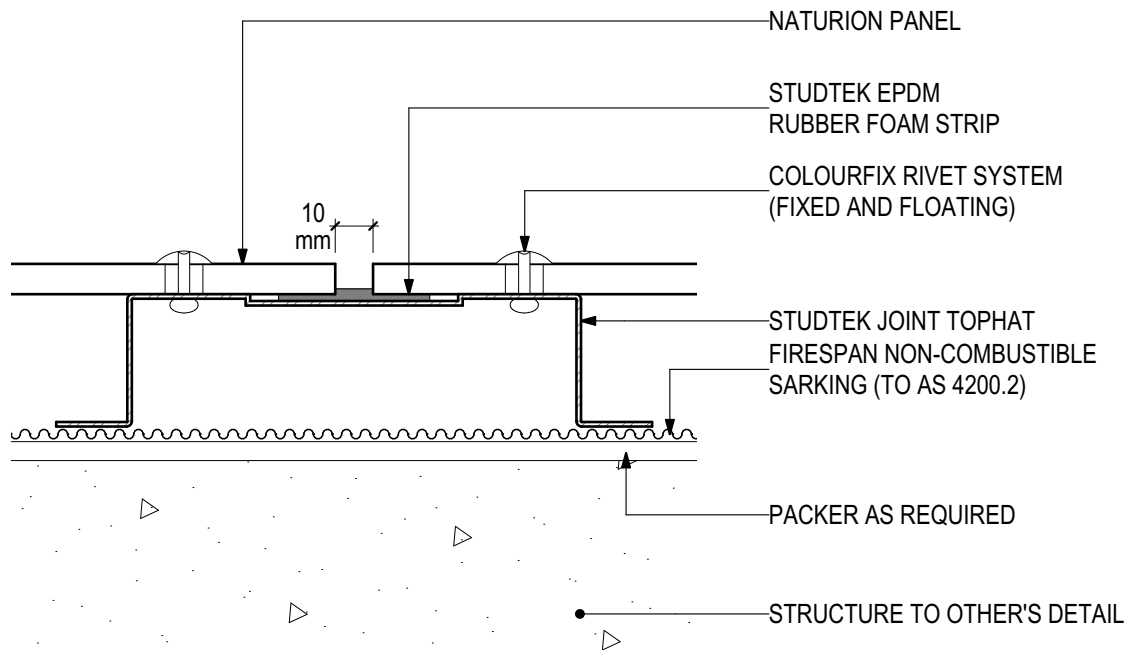

NATURION Non-combustible Natural Finish Panel (V1022)

D.01 - TYPICAL FIXING DETAIL

SCALE 1:2

Disclaimer: These details are general design details for use as a guide. Any use is at the user's own discretion and risk. All detailing and installation should be in accordance with all the relevant codes and standards as per current NCC requirements.

Blue Chip Group Pty Ltd

P: 08 9451 2344

F: 08 9451 8983

E: sales@bluechipgroup.net.au