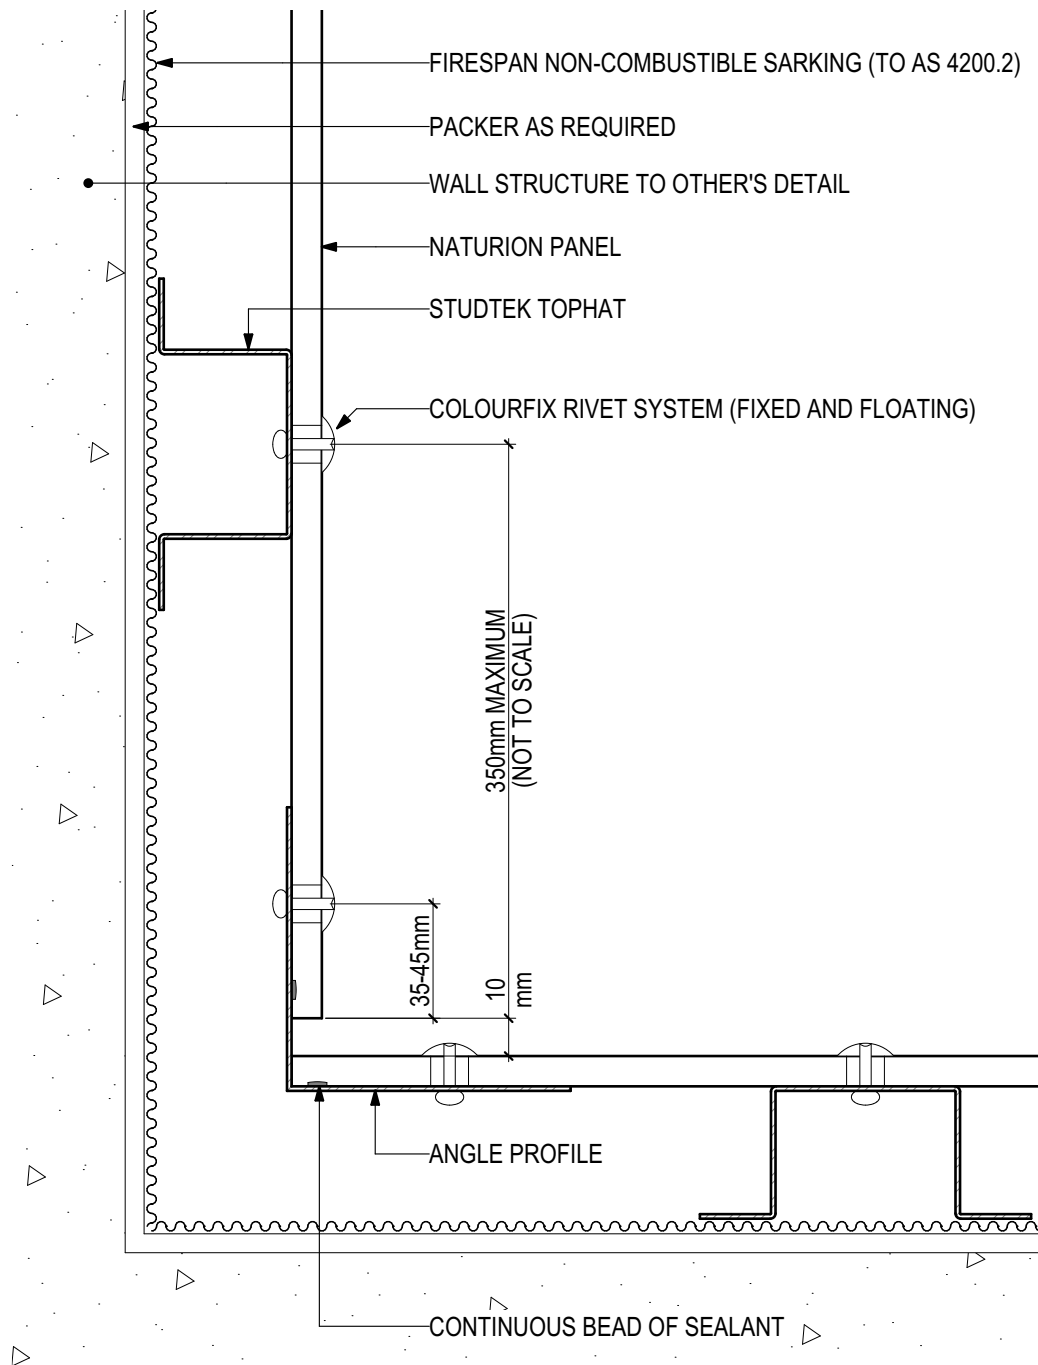

NATURION Non-combustible Natural Finish Panel (V1022)

D.06 - INTERNAL CORNER

SCALE 1:2

Disclaimer: These details are general design details for use as a guide. Any use is at the user's own discretion and risk. All detailing and installation should be in accordance with all the relevant codes and standards as per current NCC requirements.

Blue Chip Group Pty Ltd

P: 08 9451 2344

F: 08 9451 8983

E: sales@bluechipgroup.net.au