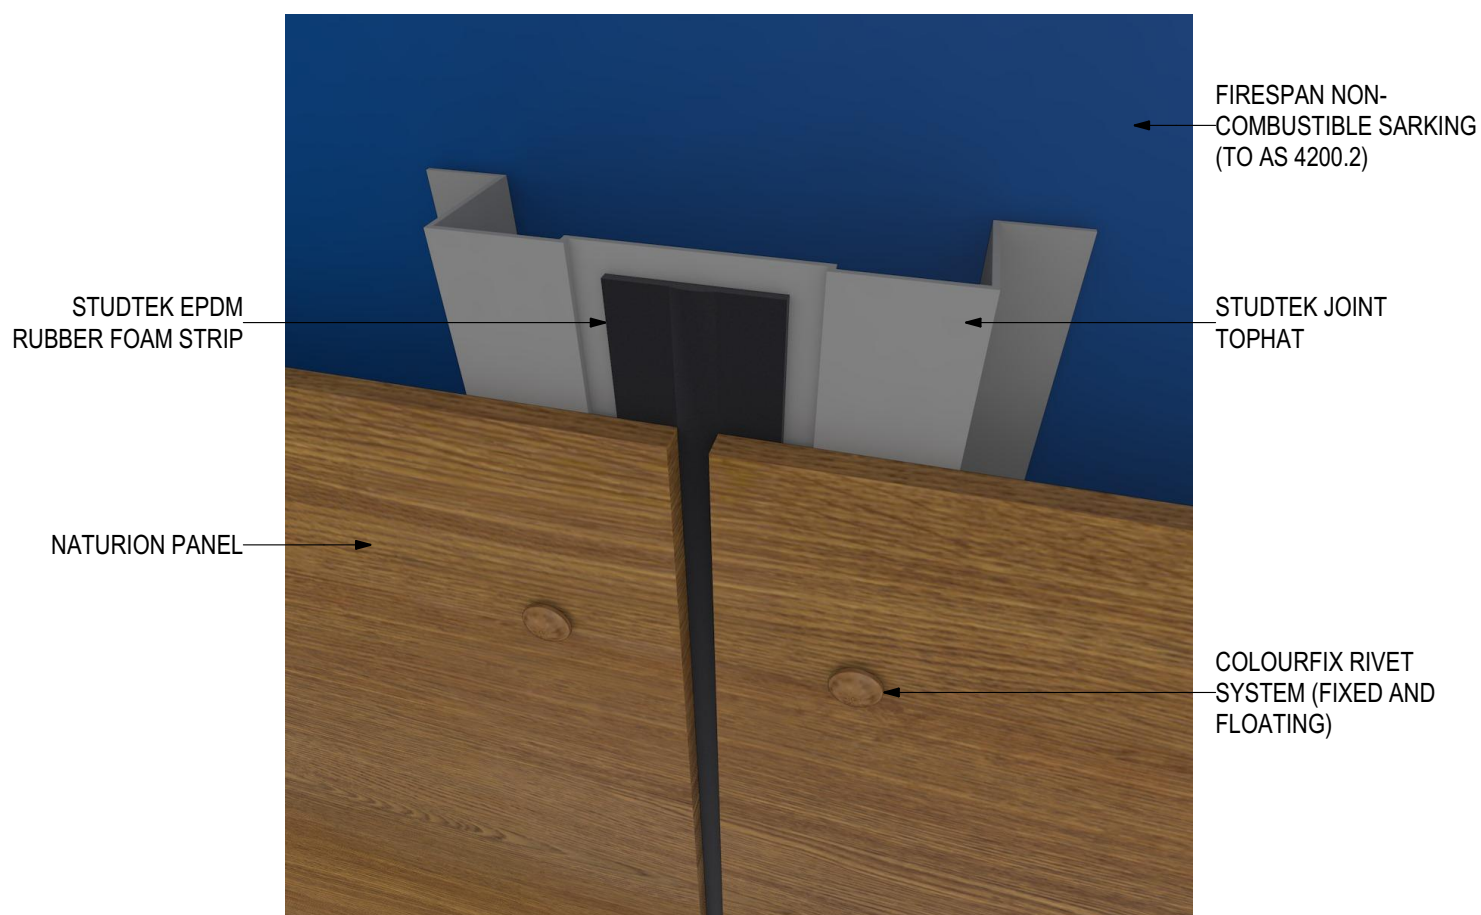

NATURION Non-combustible Natural Finish Panel (V1022)

INSTALLATION DETAILS

Disclaimer: These details are general design details for use as a guide. Any use is at the user's own discretion and risk. All detailing and installation should be in accordance with all the relevant codes and standards as per current NCC requirements.