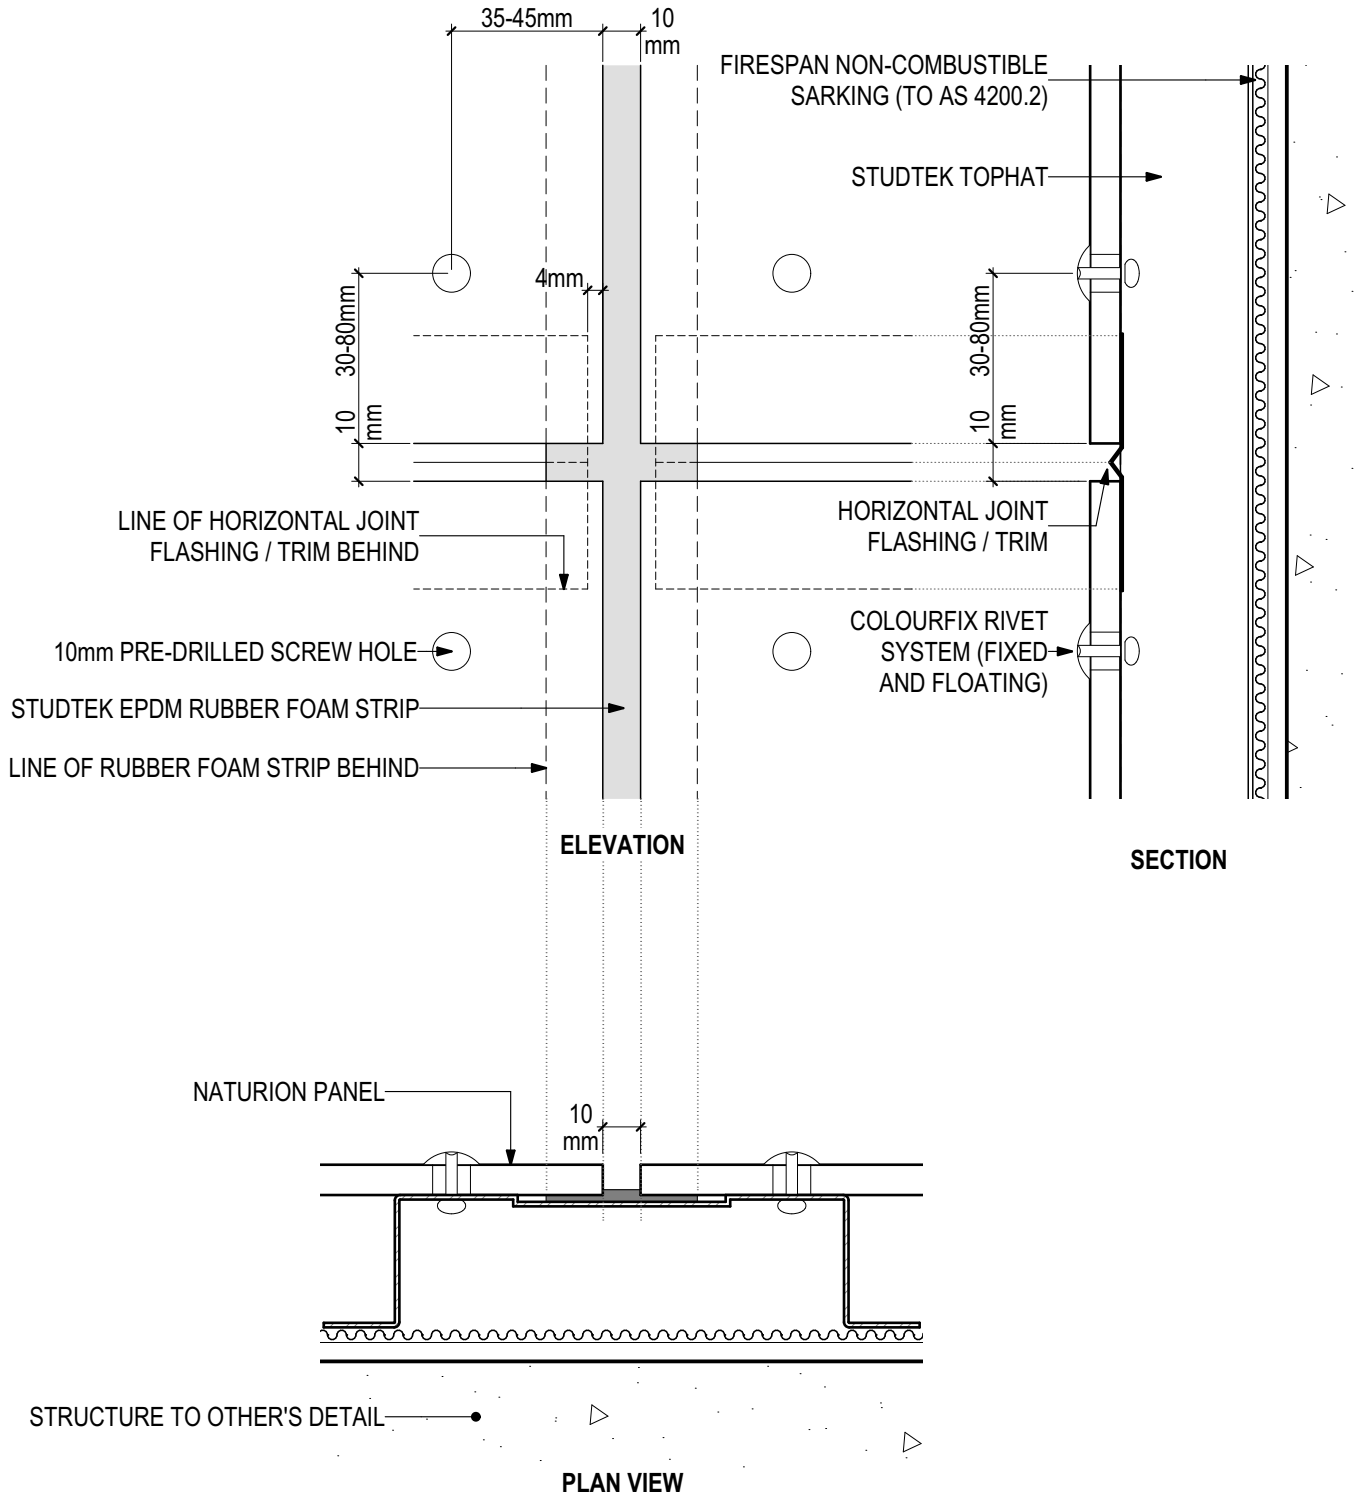

Blue Chip Group Pty Ltd

P: 08 9451 2344

F: 08 9451 8983

E: sales@bluechipgroup.net.au

NATURION Non-combustible Natural Finish Panel (V1022)

D.03 - HORIZONTAL CLOSED JOINT

SCALE 1:2

Disclaimer: These details are general design details for use as a guide. Any use is at the user's own discretion and risk. All detailing and installation should be in accordance with all the relevant codes and standards as per current NCC requirements.