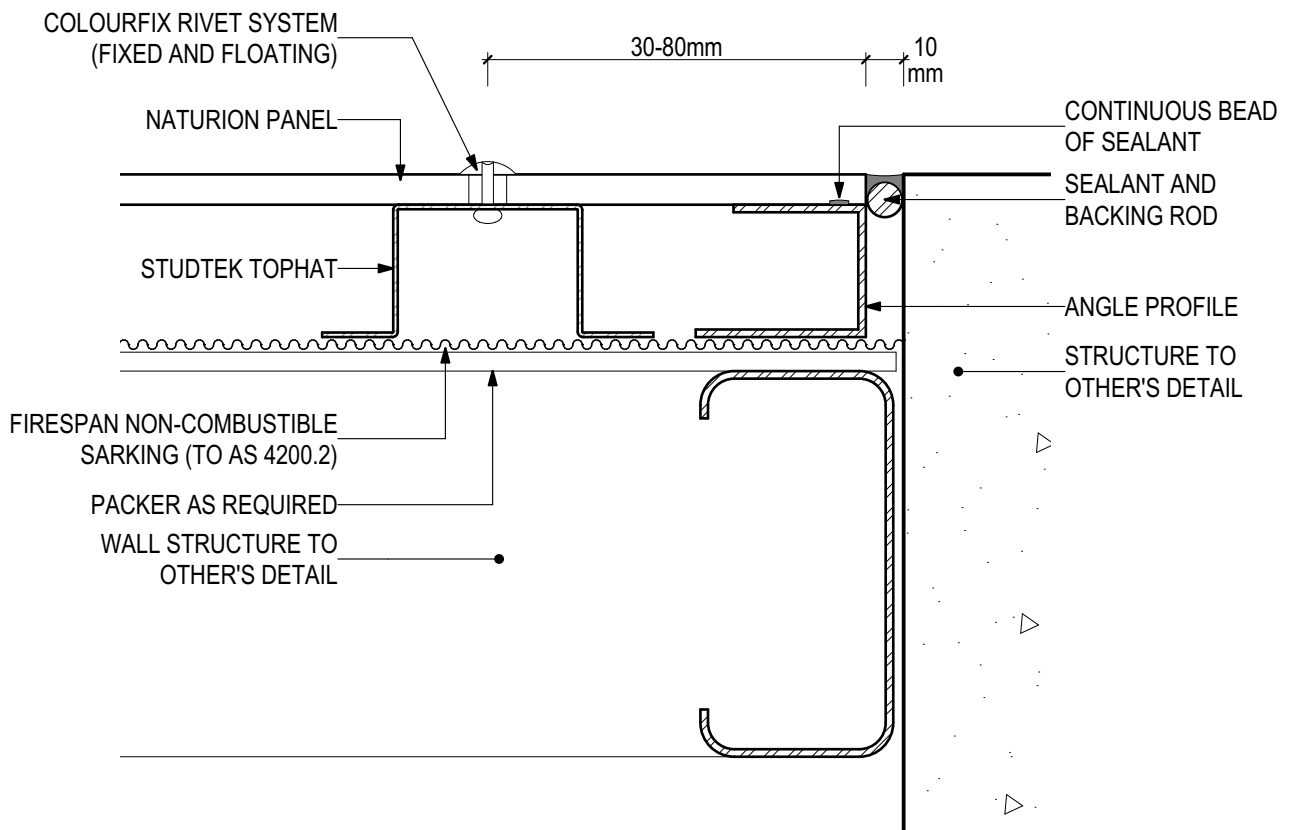

NATURION Non-combustible Natural Finish Panel (V1022)

D.07 - WALL ABUTMENT

SCALE 1:2

Disclaimer: These details are general design details for use as a guide. Any use is at the user's own discretion and risk. All detailing and installation should be in accordance with all the relevant codes and standards as per current NCC requirements.

Blue Chip Group Pty Ltd

P: 08 9451 2344

F: 08 9451 8983

E: sales@bluechipgroup.net.au