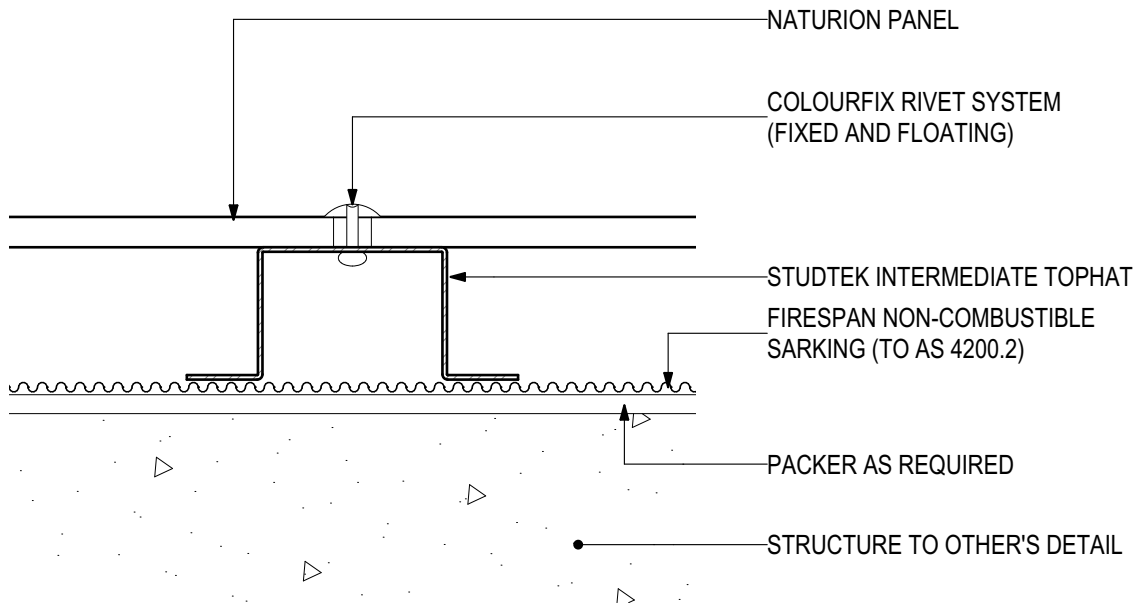

NATURION Non-combustible Natural Finish Panel (V1022)

D.02 - INTERMEDIATE DETAIL

SCALE 1:2

Disclaimer: These details are general design details for use as a guide. Any use is at the user's own discretion and risk. All detailing and installation should be in accordance with all the relevant codes and standards as per current NCC requirements.

Blue Chip Group Pty Ltd

P: 08 9451 2344

F: 08 9451 8983

E: sales@bluechipgroup.net.au