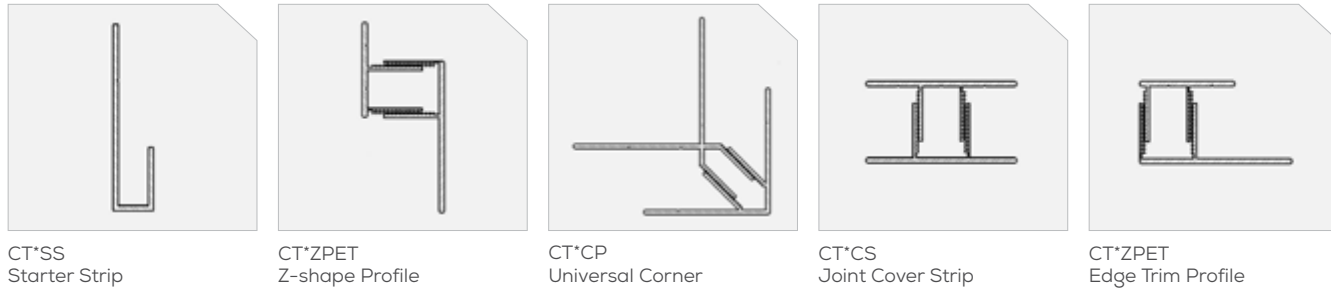

BLUECHIP

Facade Systems

TRIMS & Z-ANGLES

Product Brochure

www.bluechipgroup.net.au

TRIMS & Z-ANGLES

Cladtrim Colour-Matched Trim System

CODE	DESCRIPTION	LEAD TIME	MOQ
CT*SS	CLADTRIM J-shape Starter Strip (Insert Colour), 5.5m Length	2-3 Weeks	1 Length
CT*ZPET	CLADTRIM Z-shape Joint Profile (Insert Colour), 6.5m Length	2-3 Weeks	1 Length
CT*CP	CLADTRIM 40mm 2-piece Corner (Insert Colour), 5.5m Length	2-3 Weeks	1 Length
CT*CS	CLADTRIM 40mm 2-piece Cover Strip (Insert Colour), 5.5m Length	2-3 Weeks	1 Length
CT*ZPET	CLADTRIM 40mm 2-piece Edge Trim (Insert Colour), 5.5m Length	2-3 Weeks	1 Length
CT*5050	CLADTRIM 50 x 50mm Angle (Insert Colour), 6.5m Length	2-3 Weeks	1 Length
CT*4040	CLADTRIM 40 x 40mm Angle (Insert Colour), 6.5m Length	2-3 Weeks	1 Length
CT*4020	CLADTRIM 40 x 20mm Angle (Insert Colour), 5.8m Length	2-3 Weeks	1 Length
CT*2020	CLADTRIM 20 x 20mm Angle (Insert Colour), 5.8m Length	2-3 Weeks	1 Length

(*) The asterix in the code denotes the specified type of finish to be applied to the aluminium extrusion as follows; U = Ultrawood Timber Colours, A = Anodised Colours and P = Powdercoat Colours.

Cassette-Fix Z-Angles & Stiffener

CODE	DESCRIPTION	LEAD TIME	MOQ
UZLW58	ULTRAZED 24mm Long Z-angle (White Finish), 5.8m Length	Stock	20 Lengths
UZSM58	ULTRAZED 22mm Short Z-angle (Mill Finish), 5.8m Length	Stock	20 Lengths
US4020360	ULTRASTIFF 40 x 20 x 3mm RHS Stiffener (Mill Finish), 5.8m Length	Stock	1 Length