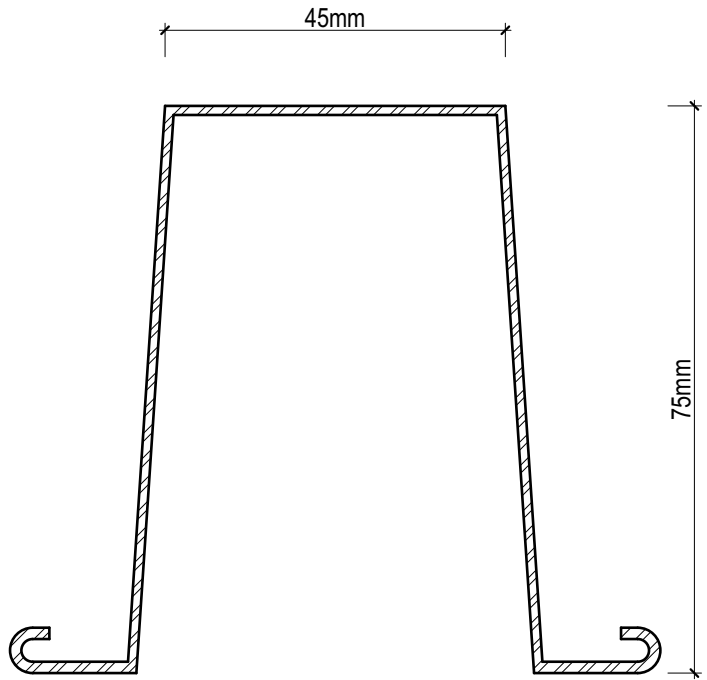

RITEFRAME JOIST