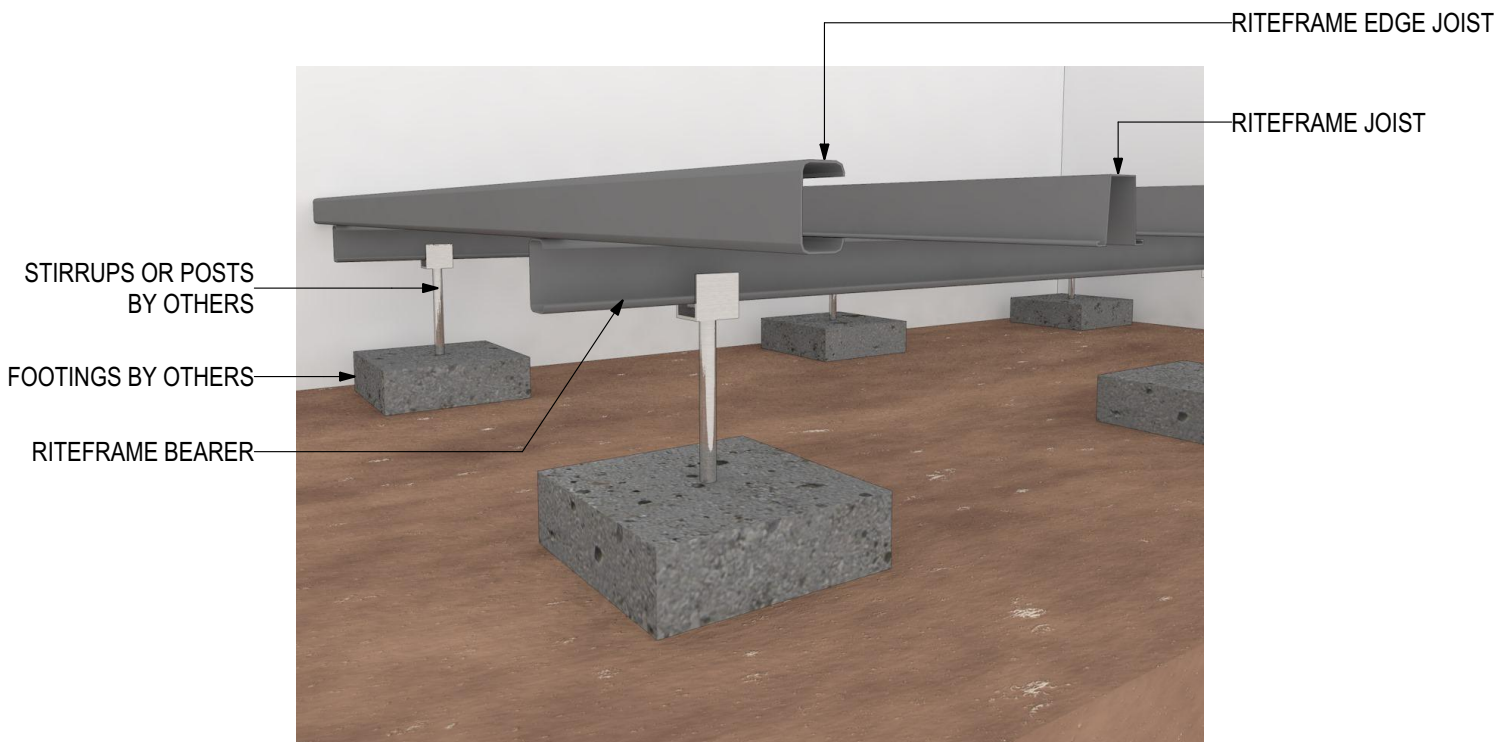

RITEFRAME Deck Sub-frame System (V0120)

RITEFRAME Deck Sub-frame System

Disclaimer: These details are general design details for use as a guide. Any use is at the user's own discretion and risk. All detailing and installation should be in accordance with all the relevant codes and standards as per current NCC requirements.

SCALE 1:1

Disclaimer: These details are general design details for use as a guide. Any use is at the user's own discretion and risk. All detailing and installation should be in accordance with all the relevant codes and standards as per current NCC requirements.