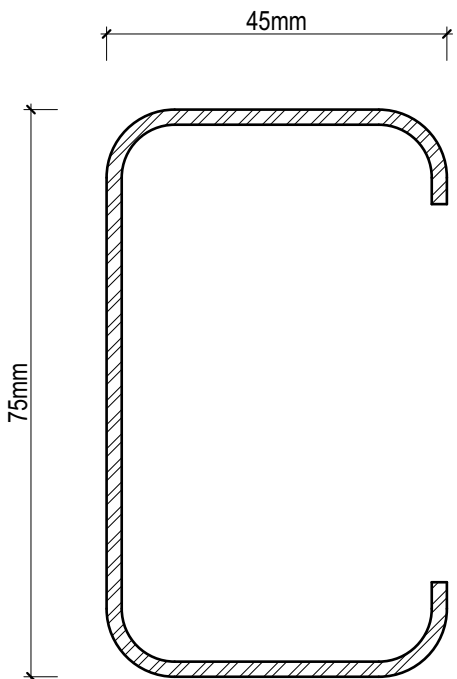

RITEFRAME EDGE JOIST