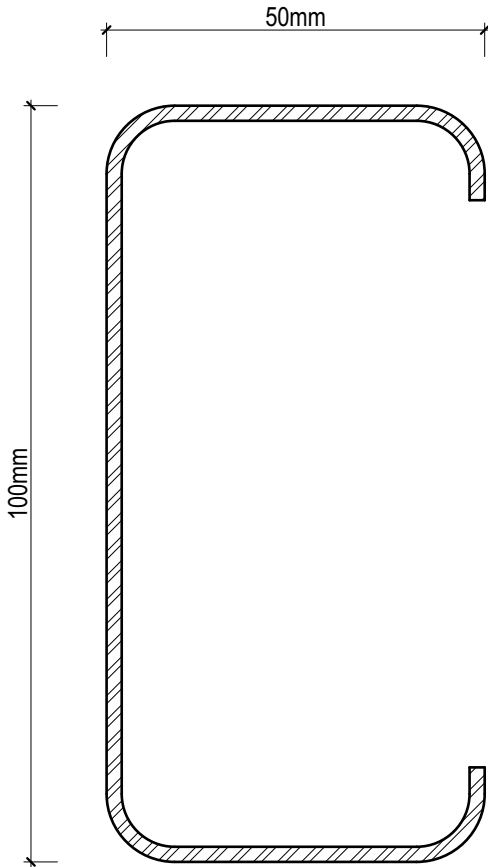

RITEFRAME Deck Sub-frame System (V0120)

RITEFRAME BEARER