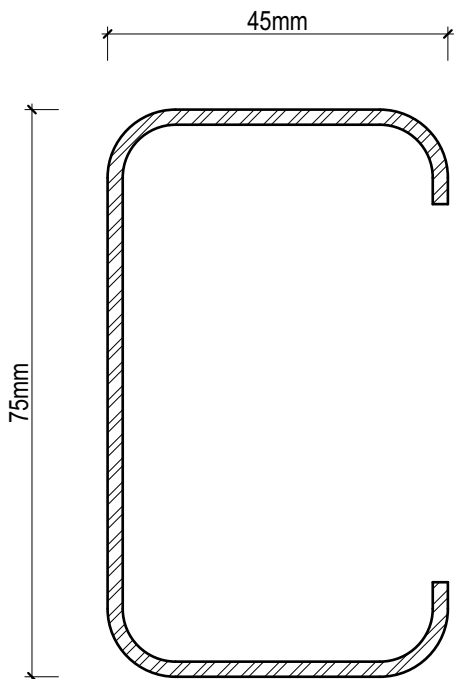

RITEFRAME Deck Sub-frame System

RITEFRAME Deck Sub-frame System

Disclaimer: These details are general design details for use as a guide. Any use is at their own discretion and risk.

RITEFRAME Deck Sub-frame System

RITEFRAME BEARER

RITEFRAME JOIST

RITEFRAME EDGE JOIST

RITEFRAME ANGLE

RITEFRAME PROFILES

SCALE 1:1

Disclaimer: These details are general design details for use as a guide. Any use is at their own discretion and risk.