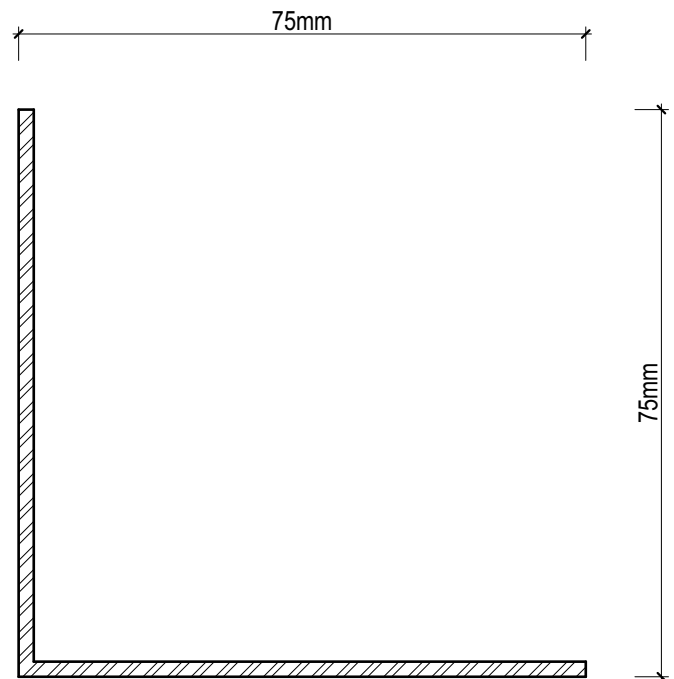

RITEFRAME Deck Sub-frame System

RITEFRAME Deck Sub-frame System

Disclaimer: These details are general design details for use as a guide. Any use is at their own discretion and risk.

RITEFRAME Deck Sub-frame System

RITEFRAME BEARER

RITEFRAME JOIST

RITEFRAME EDGE JOIST

RITEFRAME ANGLE

RITEFRAME PROFILES

SCALE 1:1

Disclaimer: These details are general design details for use as a guide. Any use is at their own discretion and risk.