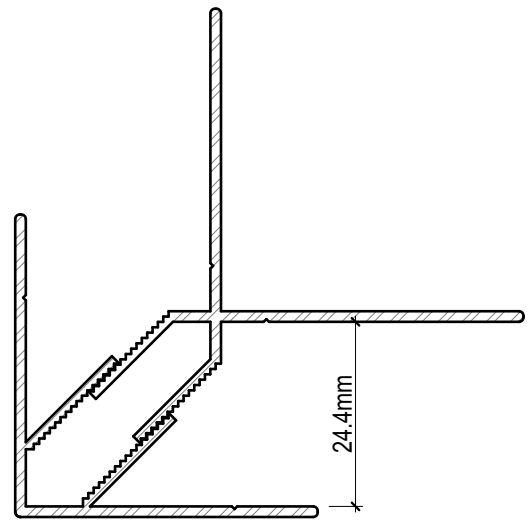

**CLADTRIM 2-PIECE COVER STRIP
TYPE A (CTCS)**

**CLADTRIM 2-PIECE COVER STRIP
TYPE B (CTCS)**

CLADTRIM 2-PIECE COVER STRIP CONFIGURATIONS

COMPATIBLE WITH THE FOLLOWING CLADDING SYSTEMS

ULTRALIGN
CLADDING

ULTRAWOOD
CLADDING

SELEKTA
CLADDING

ALSO COMPATIBLE WITH OTHER TIMBER PLANK TYPE
CLADDING SYSTEMS FROM OTHER SUPPLIERS

CLADTRIM PROFILES (SCALE 1:1)
CLADTRIM Colour-matched Cladding Trims (V1222)

**CLADTRIM 2-PIECE CORNER PROFILE
TYPE A (CTCP)**

**CLADTRIM 2-PIECE CORNER PROFILE
TYPE B (CTCP)**

CLADTRIM 2-PIECE CORNER PROFILES AND CONFIGURATIONS

COMPATIBLE WITH THE FOLLOWING CLADDING SYSTEMS

ULTRALIGN
CLADDING

ULTRAWOOD
CLADDING

SELEKTA
CLADDING

ALSO COMPATIBLE WITH OTHER TIMBER PLANK TYPE
CLADDING SYSTEMS FROM OTHER SUPPLIERS