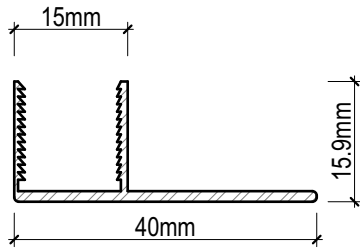

CLADTRIM PROFILES (SCALE 1:1)

CLADTRIM Colour-matched Cladding Trims (V1222)

CLADTRIM 2-PIECE EDGE TRIM TYPE A (CTET)