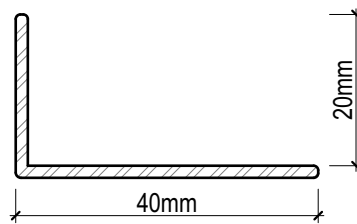

CLADTRIM PROFILES (SCALE 1:1)
CLADTRIM Colour-matched Cladding Trims (V1222)

CLADTRIM STARTER STRIP (CTSS)

CLADTRIM ANGLE (CT4020)

CLADTRIM ANGLE (CT4020)

CLADTRIM ANGLE (CT4040)

CLADTRIM ANGLE (CT5050)

COMPATIBLE WITH THE FOLLOWING CLADDING SYSTEMS