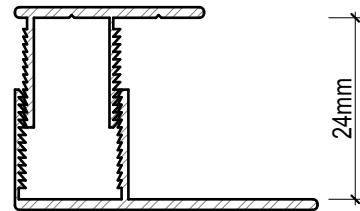

**CLADTRIM 2-PIECE CORNER PROFILE
TYPE B (CTCP)**

CLADTRIM 2-PIECE CORNER PROFILES AND CONFIGURATIONS

COMPATIBLE WITH THE FOLLOWING CLADDING SYSTEMS

ULTRALIGN
CLADDING

ULTRAWOOD
CLADDING

SELEKTA
CLADDING

ALSO COMPATIBLE WITH OTHER TIMBER PLANK TYPE
CLADDING SYSTEMS FROM OTHER SUPPLIERS

CLADTRIM PROFILES (SCALE 1:1)

CLADTRIM Colour-matched Cladding Trims (V1222)

CLADTRIM 2-PIECE EDGE TRIM TYPE A (CTET)

CLADTRIM 2-PIECE EDGE TRIM TYPE B (CTET)

CLADTRIM 2-PIECE EDGE TRIM CONFIGURATIONS

COMPATIBLE WITH THE FOLLOWING CLADDING SYSTEMS