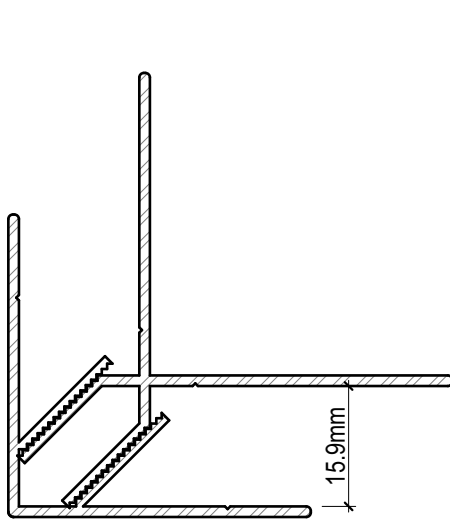

**CLADTRIM 2-PIECE COVER STRIP
TYPE A (CTCS)**

**CLADTRIM 2-PIECE COVER STRIP
TYPE B (CTCS)**

CLADTRIM 2-PIECE COVER STRIP CONFIGURATIONS

COMPATIBLE WITH THE FOLLOWING CLADDING SYSTEMS

ULTRALIGN
CLADDING

ULTRAWOOD
CLADDING

SELEKTA
CLADDING

ALSO COMPATIBLE WITH OTHER TIMBER PLANK TYPE
CLADDING SYSTEMS FROM OTHER SUPPLIERS

CLADTRIM PROFILES (SCALE 1:1)
CLADTRIM Colour-matched Cladding Trims (V1222)

**CLADTRIM 2-PIECE CORNER PROFILE
TYPE A (CTCP)**

**CLADTRIM 2-PIECE CORNER PROFILE
TYPE B (CTCP)**

CLADTRIM 2-PIECE CORNER PROFILES AND CONFIGURATIONS

COMPATIBLE WITH THE FOLLOWING CLADDING SYSTEMS

ULTRALIGN
CLADDING

ULTRAWOOD
CLADDING

SELEKTA
CLADDING

ALSO COMPATIBLE WITH OTHER TIMBER PLANK TYPE
CLADDING SYSTEMS FROM OTHER SUPPLIERS