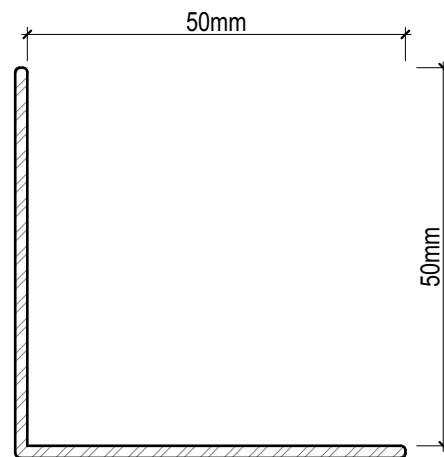

CLADTRIM PROFILES (SCALE 1:1)
CLADTRIM Colour-matched Cladding Trims (V1222)

CLADTRIM STARTER STRIP (CTSS)

CLADTRIM ANGLE (CT4020)

CLADTRIM ANGLE (CT4020)

CLADTRIM ANGLE (CT4040)

CLADTRIM ANGLE (CT5050)

COMPATIBLE WITH THE FOLLOWING CLADDING SYSTEMS