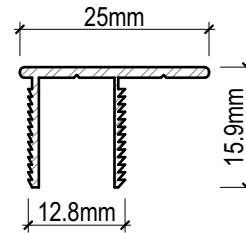

CLADTRIM 2-PIECE EDGE TRIM TYPE B (CTET)