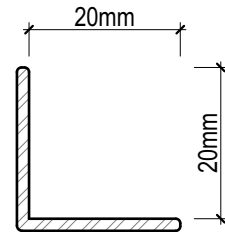

CLADTRIM PROFILES (SCALE 1:1)
CLADTRIM Colour-matched Cladding Trims (V1222)

CLADTRIM STARTER STRIP (CTSS)

CLADTRIM ANGLE (CT4020)

CLADTRIM ANGLE (CT4020)

CLADTRIM ANGLE (CT4040)

CLADTRIM ANGLE (CT5050)

COMPATIBLE WITH THE FOLLOWING CLADDING SYSTEMS