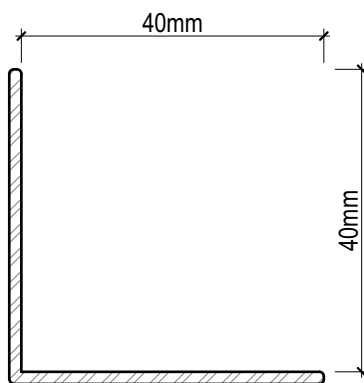

CLADTRIM PROFILES (SCALE 1:1)
CLADTRIM Colour-matched Cladding Trims (V1222)

CLADTRIM STARTER STRIP (CTSS)

CLADTRIM ANGLE (CT4020)

CLADTRIM ANGLE (CT4020)

CLADTRIM ANGLE (CT4040)

CLADTRIM ANGLE (CT5050)

COMPATIBLE WITH THE FOLLOWING CLADDING SYSTEMS