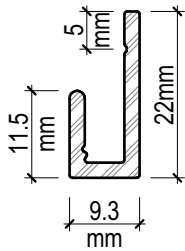

CLADTRIM PROFILES (SCALE 1:1)
CLADTRIM Colour-matched Cladding Trims (V1222)

CLADTRIM STARTER STRIP (CTSS)

CLADTRIM ANGLE (CT4020)

CLADTRIM ANGLE (CT4020)

CLADTRIM ANGLE (CT4040)

CLADTRIM ANGLE (CT5050)

COMPATIBLE WITH THE FOLLOWING CLADDING SYSTEMS