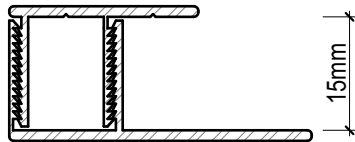

**CLADTRIM 2-PIECE CORNER PROFILE
TYPE B (CTCP)**

CLADTRIM 2-PIECE CORNER PROFILES AND CONFIGURATIONS

COMPATIBLE WITH THE FOLLOWING CLADDING SYSTEMS

ULTRALIGN
CLADDING

ULTRAWOOD
CLADDING

SELEKTA
CLADDING

ALSO COMPATIBLE WITH OTHER TIMBER PLANK TYPE
CLADDING SYSTEMS FROM OTHER SUPPLIERS

CLADTRIM PROFILES (SCALE 1:1)

CLADTRIM Colour-matched Cladding Trims (V1222)

CLADTRIM 2-PIECE EDGE TRIM TYPE A (CTET)

CLADTRIM 2-PIECE EDGE TRIM TYPE B (CTET)

CLADTRIM 2-PIECE EDGE TRIM CONFIGURATIONS

COMPATIBLE WITH THE FOLLOWING CLADDING SYSTEMS