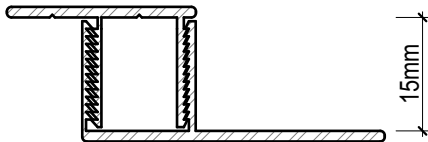

ULTRALIGN
CLADDING

ULTRAWOOD
CLADDING

SELEKTA
CLADDING

ALSO COMPATIBLE WITH OTHER TIMBER PLANK TYPE
CLADDING SYSTEMS FROM OTHER SUPPLIERS

CLADTRIM PROFILES (SCALE 1:1)
CLADTRIM Colour-matched Cladding Trims (V1222)

**CLADTRIM 2-PIECE Z-PROFILE
TYPE A (CTZP)**

**CLADTRIM 2-PIECE Z-PROFILE
TYPE B (CTZP)**

CLADTRIM 2-PIECE Z-PROFILE CONFIGURATIONS

COMPATIBLE WITH THE FOLLOWING CLADDING SYSTEMS

ULTRALIGN
CLADDING

ULTRAWOOD
CLADDING