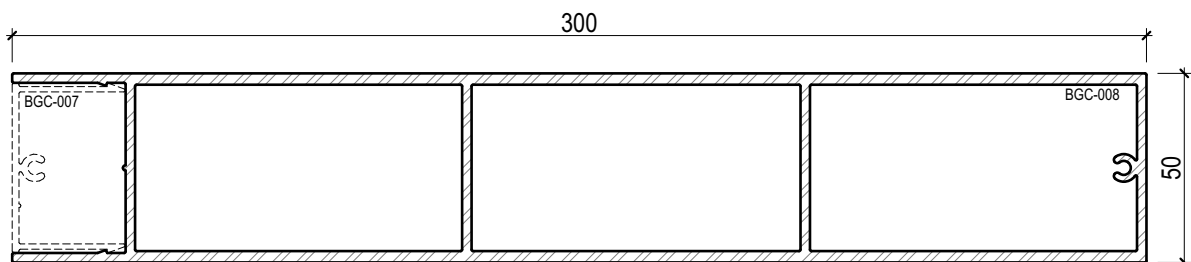

UWB25050
ULTRAWOOD 250 x 50 Batten

UWB30050
ULTRAWOOD 300 x 50 Batten

ULTRAWOOD BATTEN PROFILES

SCALE 1:2

Disclaimer: These details are general design details for use as a guide. Any use is at the user's own discretion and risk. All detailing and installation should be in accordance with all the relevant codes and standards as per current NCC requirements.