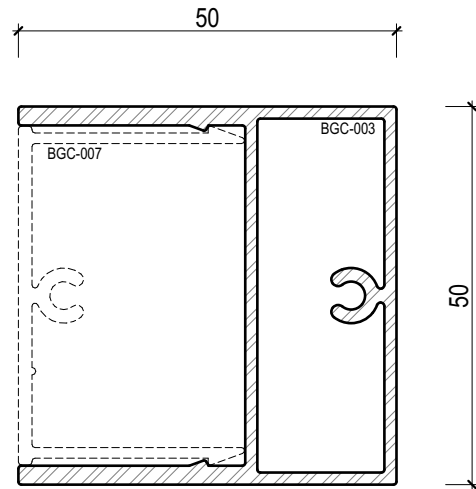

**BGC-UWB5050
ULTRAWOOD 50 x 50 Batten**