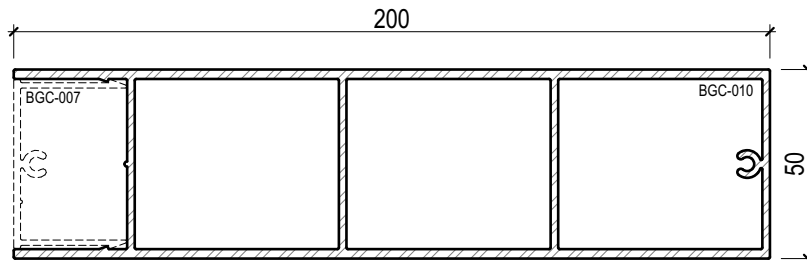

UWB20050
ULTRAWOOD 200 x 50 Batten