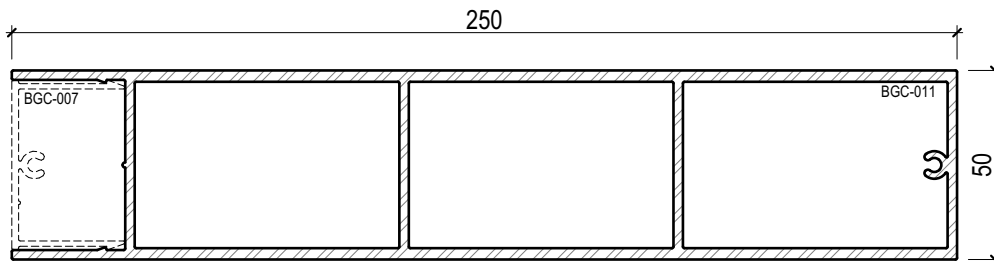

UWB25050
ULTRAWOOD 250 x 50 Batten

UWB30050
ULTRAWOOD 300 x 50 Batten

ULTRAWOOD BATTEN PROFILES

SCALE 1:2

Disclaimer: These details are general design details for use as a guide. Any use is at the user's own discretion and risk. All detailing and installation should be in accordance with all the relevant codes and standards as per current NCC requirements.