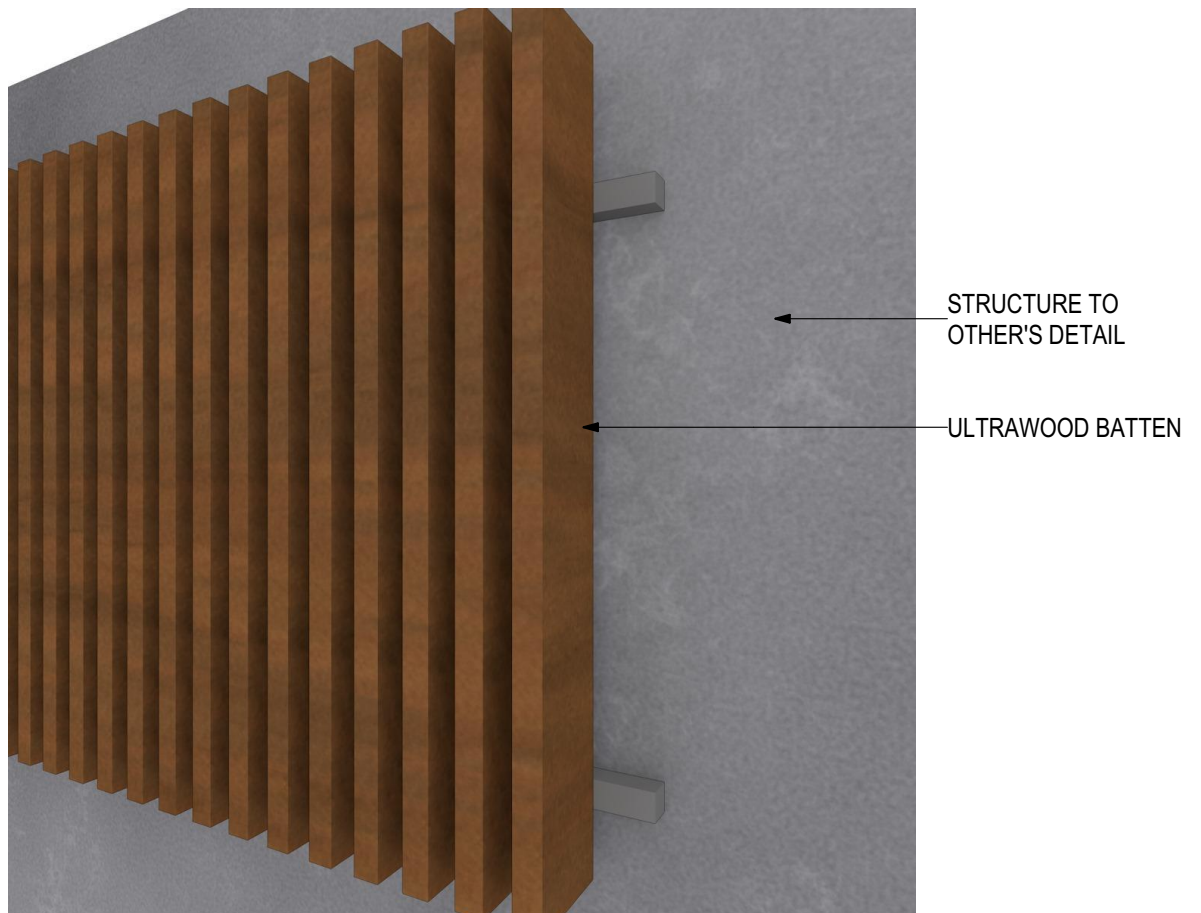

ULTRAWOOD Non-combustible Timber Battens (V1119) UW-50-CCF

ULTRAWOOD BATTEN PROFILES

Disclaimer: These details are general design details for use as a guide. Any use is at the user's own discretion and risk. All detailing and installation should be in accordance with all the relevant codes and standards as per current NCC requirements.

ULTRAWOOD BATTEN PROFILES

SCALE 1:1

Disclaimer: These details are general design details for use as a guide. Any use is at the user's own discretion and risk. All detailing and installation should be in accordance with all the relevant codes and standards as per current NCC requirements.