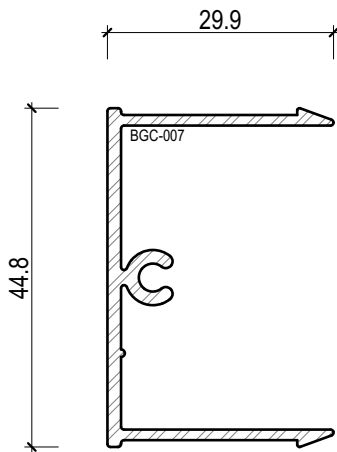

ULTRAWOOD Non-combustible Timber Battens (V1119) UW-50-CCF

BASE CLIP