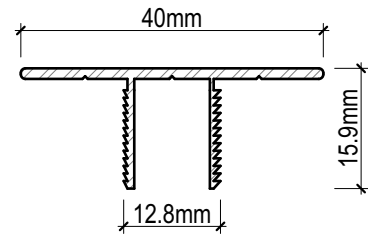

CLADTRIM PROFILES

SCALE 1:1

Disclaimer: These details are general design details for use as a guide. Any use is at their own discretion and risk.

CLADTRIM Colour-matched Cladding Trims

**CLADTRIM 2-PIECE COVER STRIP
TYPE A (CTCS)**

**CLADTRIM 2-PIECE COVER STRIP
TYPE B (CTCS)**

CLADTRIM 2-PIECE COVER STRIP CONFIGURATIONS

CLADTRIM PROFILES

SCALE 1:1

Disclaimer: These details are general design details for use as a guide. Any use is at their own discretion and risk.