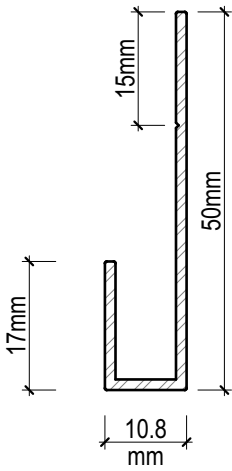

CLADTRIM Colour-matched Cladding Trims

**CLADTRIM ANGLE
(CT4020)**

**CLADTRIM STARTER
STRIP (CTSS)**

**CLADTRIM ANGLE
(CT4020)**

**CLADTRIM ANGLE
(CT4040)**

**CLADTRIM "Z" PROFILE
(CTZP)**

**CLADTRIM "Y" PROFILE
(CTYP)**

CLADTRIM PROFILES

SCALE 1:1

Disclaimer: These details are general design details for use as a guide. Any use is at their own discretion and risk.

CLADTRIM Colour-matched Cladding Trims

**CLADTRIM 2-PIECE COVER STRIP
TYPE A (CTCS)**

**CLADTRIM 2-PIECE COVER STRIP
TYPE B (CTCS)**

CLADTRIM 2-PIECE COVER STRIP CONFIGURATIONS

CLADTRIM PROFILES

SCALE 1:1

Disclaimer: These details are general design details for use as a guide. Any use is at their own discretion and risk.

SCALE 1:1

Disclaimer: These details are general design details for use as a guide. Any use is at their own discretion and risk.

CLADTRIM Colour-matched Cladding Trims

**CLADTRIM 2-PIECE EDGE TRIM
TYPE A (CTET)**