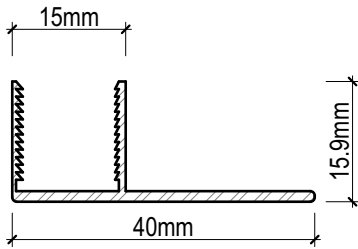

**CLADTRIM 2-PIECE COVER STRIP
TYPE B (CTCS)**

CLADTRIM 2-PIECE COVER STRIP CONFIGURATIONS

CLADTRIM PROFILES

SCALE 1:1

Disclaimer: These details are general design details for use as a guide. Any use is at their own discretion and risk.

CLADTRIM Colour-matched Cladding Trims

**CLADTRIM 2-PIECE CORNER PROFILE
TYPE A (CTCP)**

**CLADTRIM 2-PIECE CORNER PROFILE
TYPE B (CTCP)**

CLADTRIM 2-PIECE CORNER PROFILES AND CONFIGURATIONS

CLADTRIM PROFILES

SCALE 1:1

Disclaimer: These details are general design details for use as a guide. Any use is at their own discretion and risk.

CLADTRIM Colour-matched Cladding Trims

**CLADTRIM 2-PIECE EDGE TRIM
TYPE A (CTET)**