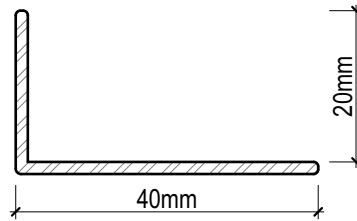

CLADTRIM Colour-matched Cladding Trims

**CLADTRIM ANGLE
(CT4020)**

**CLADTRIM STARTER
STRIP (CTSS)**

**CLADTRIM ANGLE
(CT4020)**

**CLADTRIM ANGLE
(CT4040)**

**CLADTRIM "Z" PROFILE
(CTZP)**

**CLADTRIM "Y" PROFILE
(CTYP)**

CLADTRIM PROFILES

SCALE 1:1

Disclaimer: These details are general design details for use as a guide. Any use is at their own discretion and risk.

CLADTRIM Colour-matched Cladding Trims

**CLADTRIM 2-PIECE COVER STRIP
TYPE A (CTCS)**

**CLADTRIM 2-PIECE COVER STRIP
TYPE B (CTCS)**

CLADTRIM 2-PIECE COVER STRIP CONFIGURATIONS

CLADTRIM PROFILES

SCALE 1:1

Disclaimer: These details are general design details for use as a guide. Any use is at their own discretion and risk.