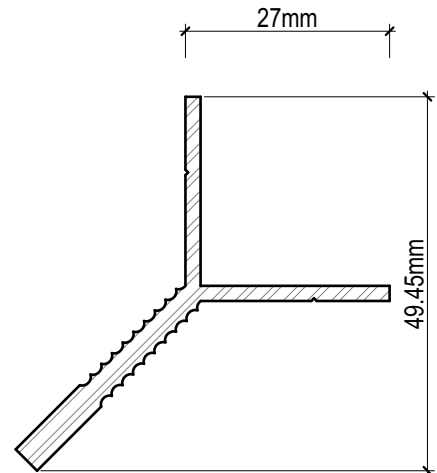

CLADTRIM Colour-matched Cladding Trims

**CLADTRIM ANGLE
(CT4020)**

**CLADTRIM STARTER
STRIP (CTSS)**

**CLADTRIM ANGLE
(CT4020)**

**CLADTRIM ANGLE
(CT4040)**

**CLADTRIM "Z" PROFILE
(CTZP)**

**CLADTRIM "Y" PROFILE
(CTYP)**

CLADTRIM PROFILES

SCALE 1:1

Disclaimer: These details are general design details for use as a guide. Any use is at their own discretion and risk.

CLADTRIM Colour-matched Cladding Trims

**CLADTRIM 2-PIECE COVER STRIP
TYPE A (CTCS)**

**CLADTRIM 2-PIECE COVER STRIP
TYPE B (CTCS)**

CLADTRIM 2-PIECE COVER STRIP CONFIGURATIONS

CLADTRIM PROFILES

SCALE 1:1

Disclaimer: These details are general design details for use as a guide. Any use is at their own discretion and risk.