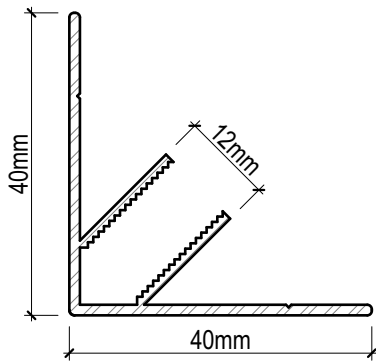

CLADTRIM Colour-matched Cladding Trims