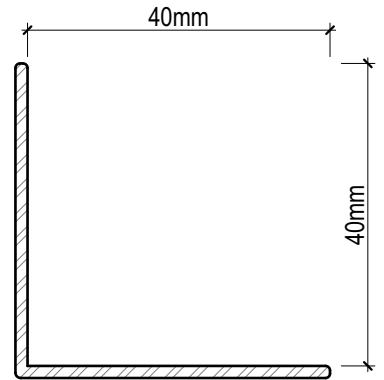

CLADTRIM Colour-matched Cladding Trims

**CLADTRIM ANGLE
(CT4020)**

**CLADTRIM STARTER
STRIP (CTSS)**

**CLADTRIM ANGLE
(CT4020)**

**CLADTRIM ANGLE
(CT4040)**

**CLADTRIM "Z" PROFILE
(CTZP)**

**CLADTRIM "Y" PROFILE
(CTYP)**

CLADTRIM PROFILES

SCALE 1:1

Disclaimer: These details are general design details for use as a guide. Any use is at their own discretion and risk.

CLADTRIM Colour-matched Cladding Trims

**CLADTRIM 2-PIECE COVER STRIP
TYPE A (CTCS)**

**CLADTRIM 2-PIECE COVER STRIP
TYPE B (CTCS)**

CLADTRIM 2-PIECE COVER STRIP CONFIGURATIONS

CLADTRIM PROFILES

SCALE 1:1

Disclaimer: These details are general design details for use as a guide. Any use is at their own discretion and risk.