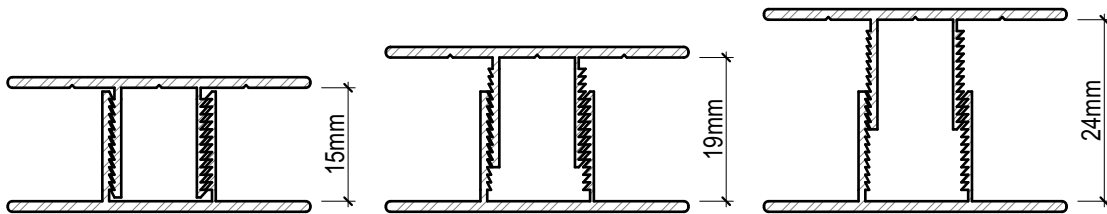

CLADTRIM Colour-matched Cladding Trims

**CLADTRIM ANGLE
(CT4020)**

**CLADTRIM STARTER
STRIP (CTSS)**

**CLADTRIM ANGLE
(CT4020)**

**CLADTRIM ANGLE
(CT4040)**

**CLADTRIM "Z" PROFILE
(CTZP)**

**CLADTRIM "Y" PROFILE
(CTYP)**

CLADTRIM PROFILES

SCALE 1:1

Disclaimer: These details are general design details for use as a guide. Any use is at their own discretion and risk.

CLADTRIM Colour-matched Cladding Trims

**CLADTRIM 2-PIECE COVER STRIP
TYPE A (CTCS)**

**CLADTRIM 2-PIECE COVER STRIP
TYPE B (CTCS)**

CLADTRIM 2-PIECE COVER STRIP CONFIGURATIONS

CLADTRIM PROFILES

SCALE 1:1

Disclaimer: These details are general design details for use as a guide. Any use is at their own discretion and risk.