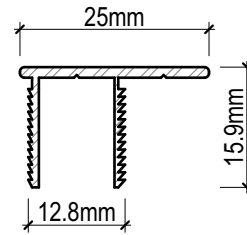

**CLADTRIM 2-PIECE EDGE TRIM
TYPE B (CTET)**