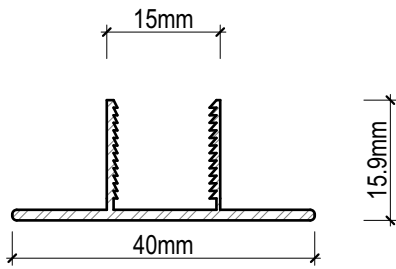

CLADTRIM Colour-matched Cladding Trims

**CLADTRIM ANGLE
(CT4020)**

**CLADTRIM STARTER
STRIP (CTSS)**

**CLADTRIM ANGLE
(CT4020)**

**CLADTRIM ANGLE
(CT4040)**

**CLADTRIM "Z" PROFILE
(CTZP)**

**CLADTRIM "Y" PROFILE
(CTYP)**

CLADTRIM PROFILES

SCALE 1:1

Disclaimer: These details are general design details for use as a guide. Any use is at their own discretion and risk.

CLADTRIM Colour-matched Cladding Trims

**CLADTRIM 2-PIECE COVER STRIP
TYPE A (CTCS)**

**CLADTRIM 2-PIECE COVER STRIP
TYPE B (CTCS)**

CLADTRIM 2-PIECE COVER STRIP CONFIGURATIONS

CLADTRIM PROFILES

SCALE 1:1

Disclaimer: These details are general design details for use as a guide. Any use is at their own discretion and risk.