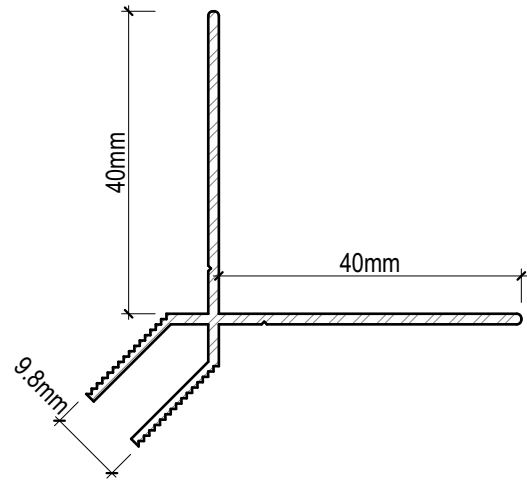

CLADTRIM 2-PIECE COVER STRIP CONFIGURATIONS