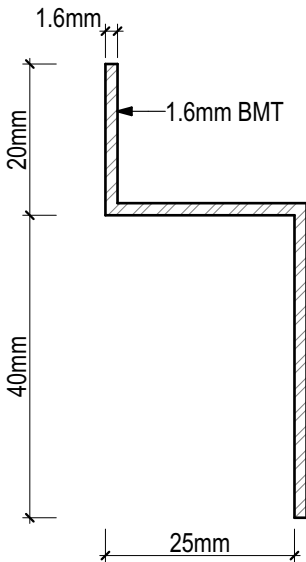

CLADTRIM Colour-matched Cladding Trims

**CLADTRIM ANGLE
(CT4020)**

**CLADTRIM STARTER
STRIP (CTSS)**

**CLADTRIM ANGLE
(CT4020)**

**CLADTRIM ANGLE
(CT4040)**

**CLADTRIM "Z" PROFILE
(CTZP)**

**CLADTRIM "Y" PROFILE
(CTYP)**

CLADTRIM PROFILES

SCALE 1:1

Disclaimer: These details are general design details for use as a guide. Any use is at their own discretion and risk.

CLADTRIM Colour-matched Cladding Trims

**CLADTRIM 2-PIECE COVER STRIP
TYPE A (CTCS)**

**CLADTRIM 2-PIECE COVER STRIP
TYPE B (CTCS)**

CLADTRIM 2-PIECE COVER STRIP CONFIGURATIONS

CLADTRIM PROFILES

SCALE 1:1

Disclaimer: These details are general design details for use as a guide. Any use is at their own discretion and risk.