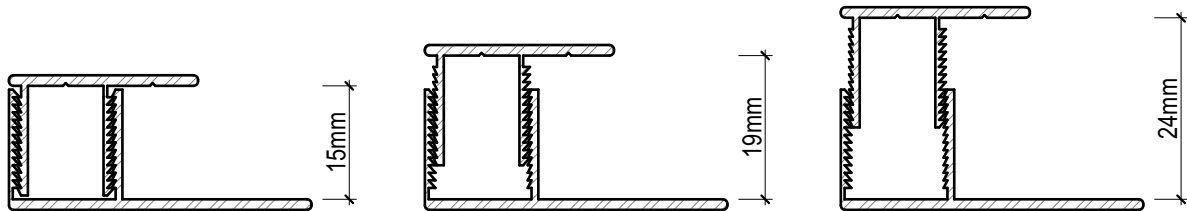

CLADTRIM Colour-matched Cladding Trims

**CLADTRIM 2-PIECE CORNER PROFILE
TYPE A (CTCP)**

**CLADTRIM 2-PIECE CORNER PROFILE
TYPE B (CTCP)**

CLADTRIM 2-PIECE CORNER PROFILES AND CONFIGURATIONS

CLADTRIM PROFILES

SCALE 1:1

Disclaimer: These details are general design details for use as a guide. Any use is at their own discretion and risk.

CLADTRIM Colour-matched Cladding Trims

**CLADTRIM 2-PIECE EDGE TRIM
TYPE A (CTET)**

**CLADTRIM 2-PIECE EDGE TRIM
TYPE B (CTET)**

CLADTRIM 2-PIECE EDGE TRIP CONFIGURATIONS

CLADTRIM PROFILES

SCALE 1:1

Disclaimer: These details are general design details for use as a guide. Any use is at their own discretion and risk.