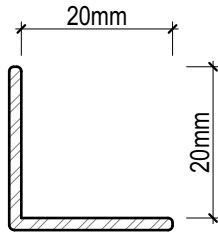

CLADTRIM Colour-matched Cladding Trims

**CLADTRIM ANGLE
(CT4020)**

**CLADTRIM STARTER
STRIP (CTSS)**

**CLADTRIM ANGLE
(CT4020)**

**CLADTRIM ANGLE
(CT4040)**

**CLADTRIM "Z" PROFILE
(CTZP)**

**CLADTRIM "Y" PROFILE
(CTYP)**

CLADTRIM PROFILES

SCALE 1:1

Disclaimer: These details are general design details for use as a guide. Any use is at their own discretion and risk.

CLADTRIM Colour-matched Cladding Trims

**CLADTRIM 2-PIECE COVER STRIP
TYPE A (CTCS)**

**CLADTRIM 2-PIECE COVER STRIP
TYPE B (CTCS)**

CLADTRIM 2-PIECE COVER STRIP CONFIGURATIONS

CLADTRIM PROFILES

SCALE 1:1

Disclaimer: These details are general design details for use as a guide. Any use is at their own discretion and risk.