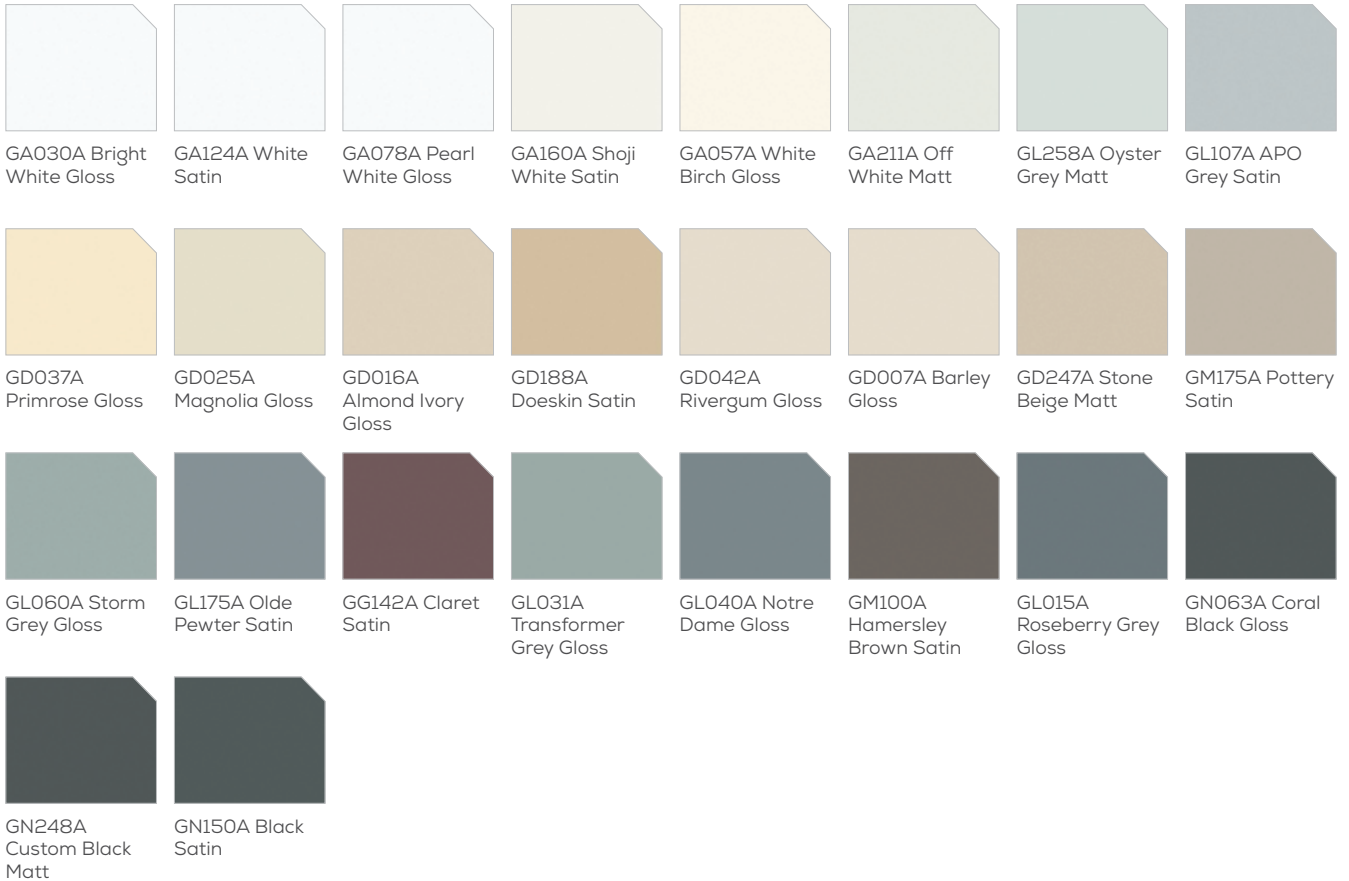

CLADTRIM

Colour Chart

Powdercoat Living Colours