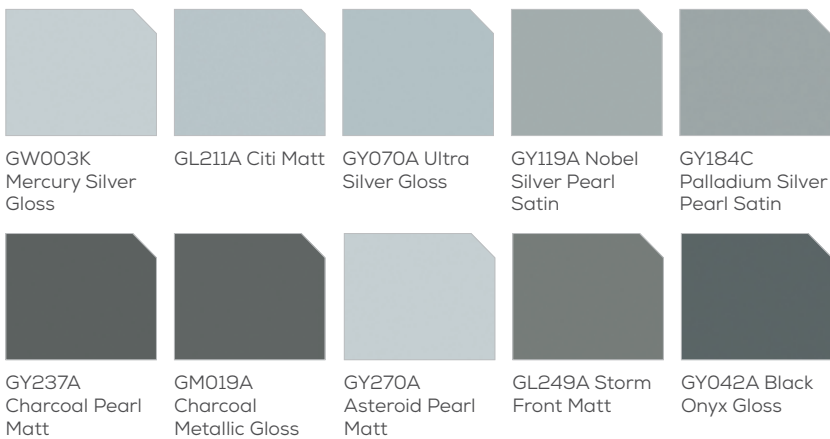

Powdercoat Vivica Colours