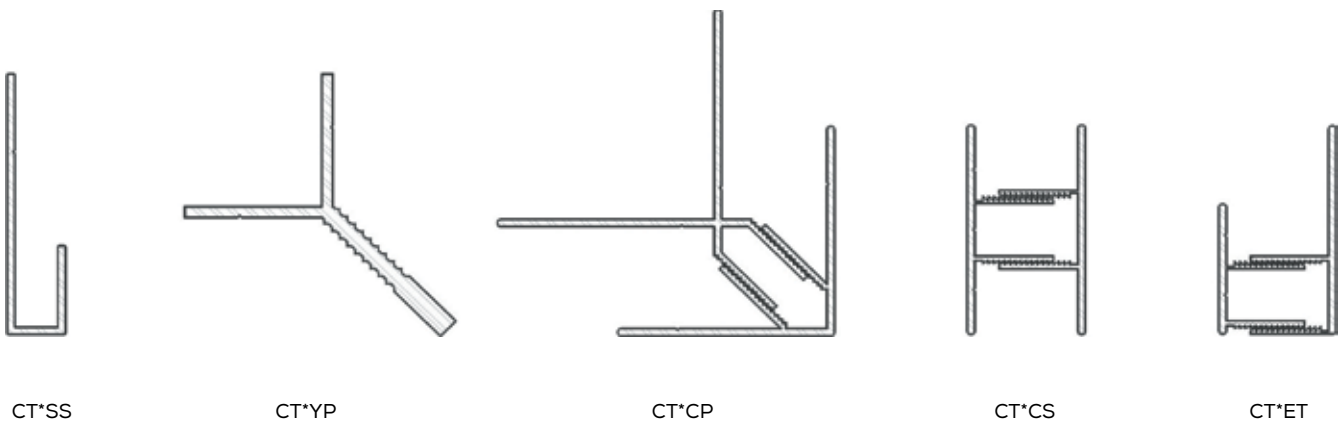

Availability

CODE	DESCRIPTION	AVAILABILITY	MOQ
CT*SS	CLADTRIM J-shape Starter Strip, 5.5m Length	2-3 Weeks	1 Length
CT*YP	CLADTRIM Y-shape Corner Profile, 5.5m Length	2-3 Weeks	1 Length
CT*CP	CLADTRIM 40mm 2-piece Corner Profile, 5.5m Length	2-3 Weeks	1 Length
CT*CS	CLADTRIM 40mm 2-piece Cover Strip, 5.5m Length	2-3 Weeks	1 Length
CT*ET	CLADTRIM 40mm 2-piece Edge Trim, 5.5m Length	2-3 Weeks	1 Length
CT*5050	CLADTRIM 50 x 50mm Angle, 6.5m Length	2-3 Weeks	1 Length
CT*4040	CLADTRIM 40 x 40mm Angle, 6.5m Length	2-3 Weeks	1 Length
CT*4020	CLADTRIM 40 x 20mm Angle, 5.8m Length	2-3 Weeks	1 Length
CT*3232	CLADTRIM 32 x 32mm Angle, 6.5m Length	2-3 Weeks	1 Length
CT*32ES	CLADTRIM 32 x 32mm End Stop, 6.5m Length	2-3 Weeks	1 Length
CT*2020	CLADTRIM 20 x 20mm Angle, 5.8m Length	2-3 Weeks	1 Length

Profiles