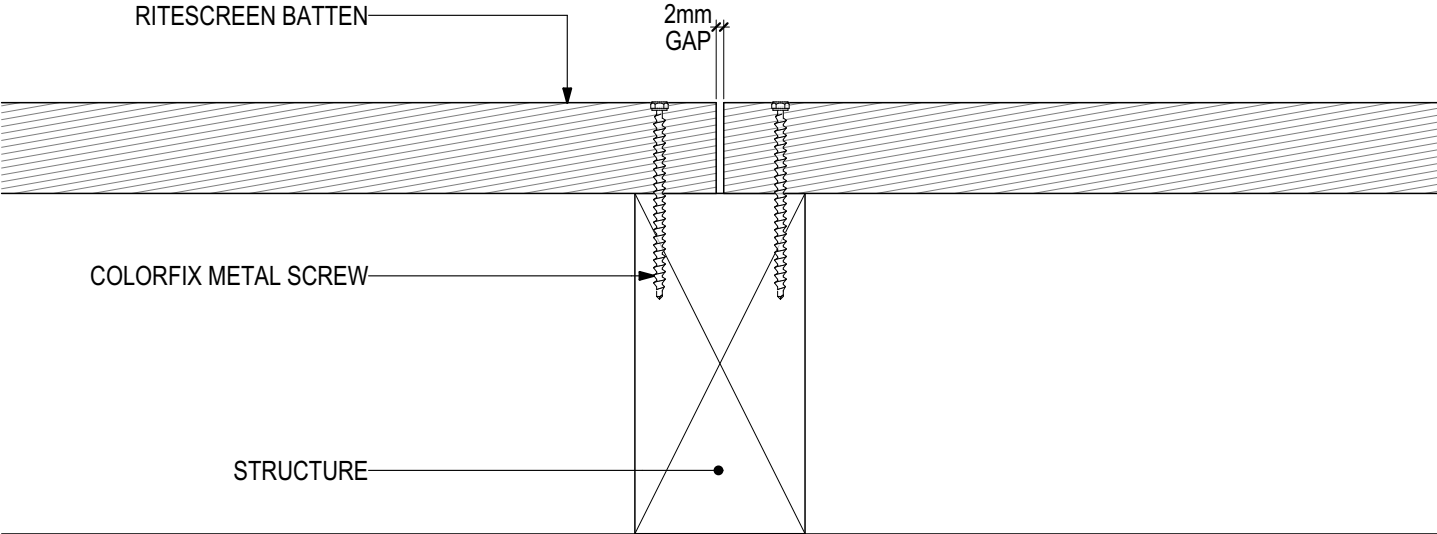

**RITESCREEN Through-colour Composite Screening**  
**RS-40-VSF | RS-55-VSF | RS-85-VSF | RS-137-VSF**

**Installation Details**

Disclaimer: These details are general design details for use as a guide. Any use is at their own discretion and risk.

**RITESCREEN Through-colour Composite Screening**  
**RS-40-VSF | RS-55-VSF | RS-85-VSF | RS-137-VSF**

**D.01 - JOINT DETAIL**

SCALE 1:2

Disclaimer: These details are general design details for use as a guide. Any use is at their own discretion and risk.