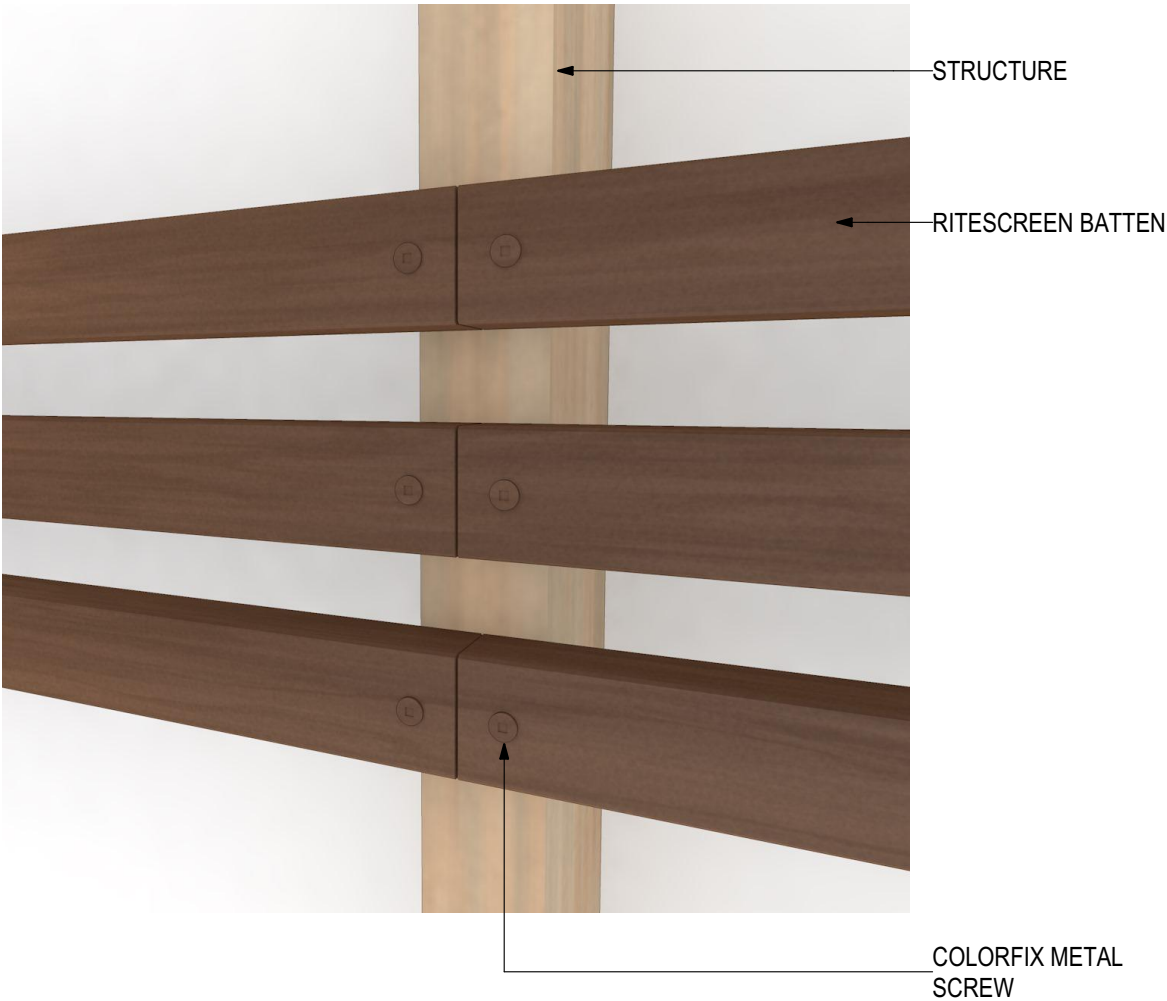

**RITESCREEN Through-colour Composite Screening**  
**RS-40-VSF | RS-55-VSF | RS-85-VSF | RS-137-VSF**

**Installation Details**

Disclaimer: These details are general design details for use as a guide. Any use is at their own discretion and risk.

**RITESCREEN Through-colour Composite Screening**  
**RS-40-VSF | RS-55-VSF | RS-85-VSF | RS-137-VSF**

**D.01 - JOINT DETAIL**

SCALE 1:2

Disclaimer: These details are general design details for use as a guide. Any use is at their own discretion and risk.

## D.02 - TYPICAL FIXING DETAIL (RS4024)

SCALE 1:2

Disclaimer: These details are general design details for use as a guide. Any use is at their own discretion and risk.