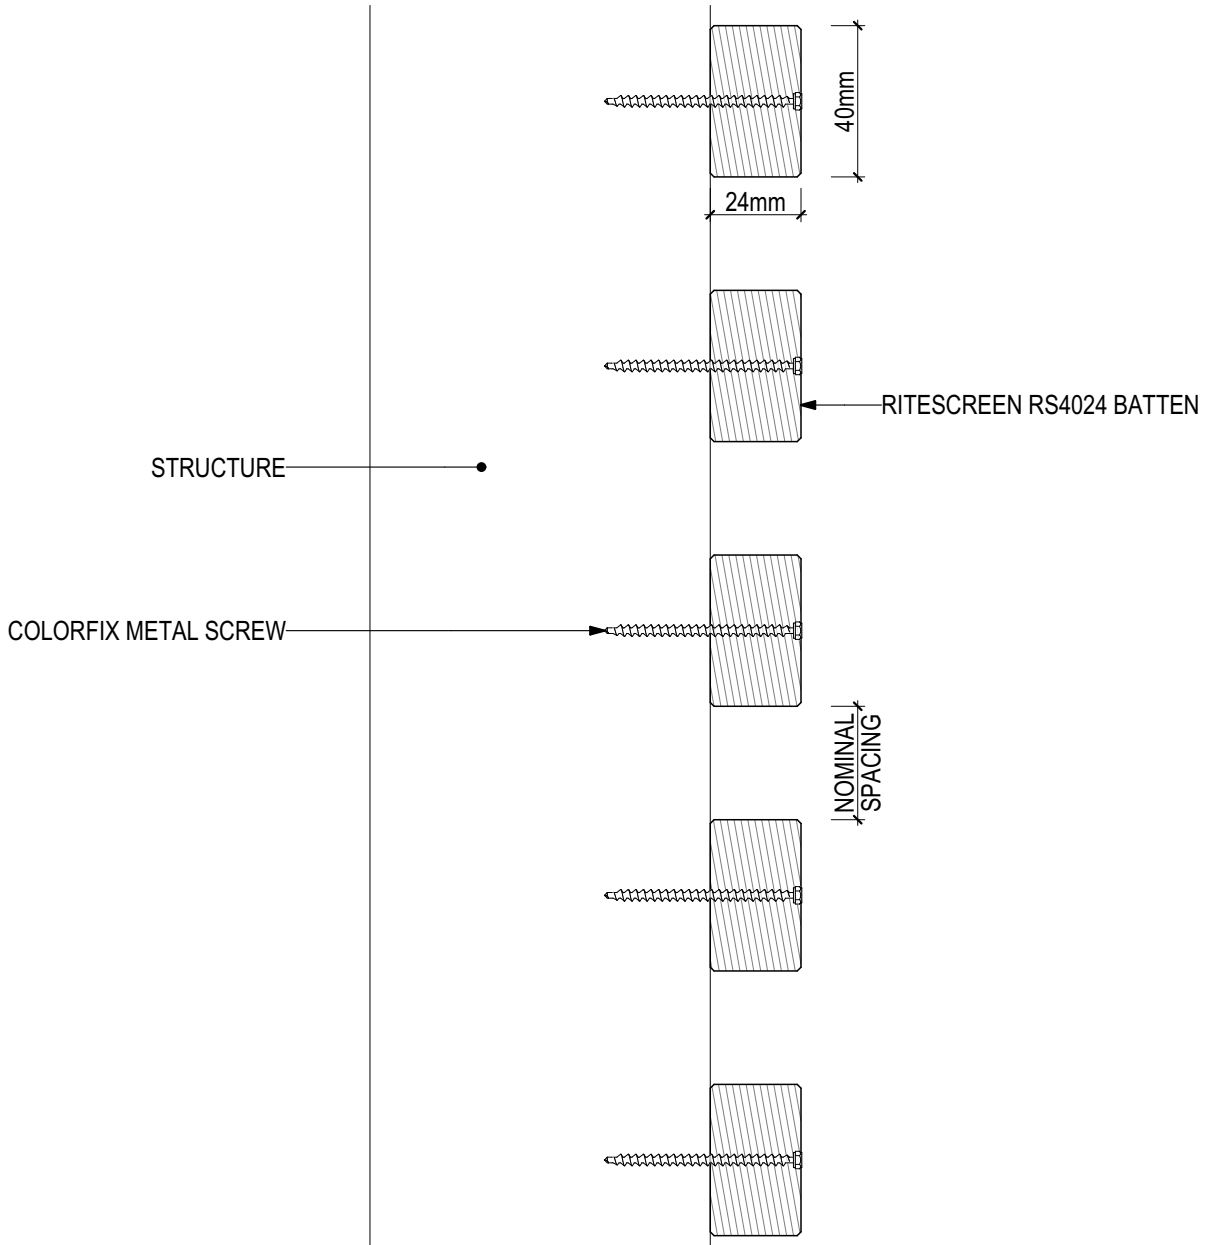

**RITESCREEN Through-colour Composite Screening**  
**RS-40-VSF | RS-55-VSF | RS-85-VSF | RS-137-VSF**

**Installation Details**

Disclaimer: These details are general design details for use as a guide. Any use is at their own discretion and risk.

**RITESCREEN Through-colour Composite Screening**  
**RS-40-VSF | RS-55-VSF | RS-85-VSF | RS-137-VSF**

**D.01 - JOINT DETAIL**

SCALE 1:2

Disclaimer: These details are general design details for use as a guide. Any use is at their own discretion and risk.

# RITESCREEN Through-colour Composite Screening RS-40-VSF

## D.02 - TYPICAL FIXING DETAIL (RS4024)

SCALE 1:2

Disclaimer: These details are general design details for use as a guide. Any use is at their own discretion and risk.