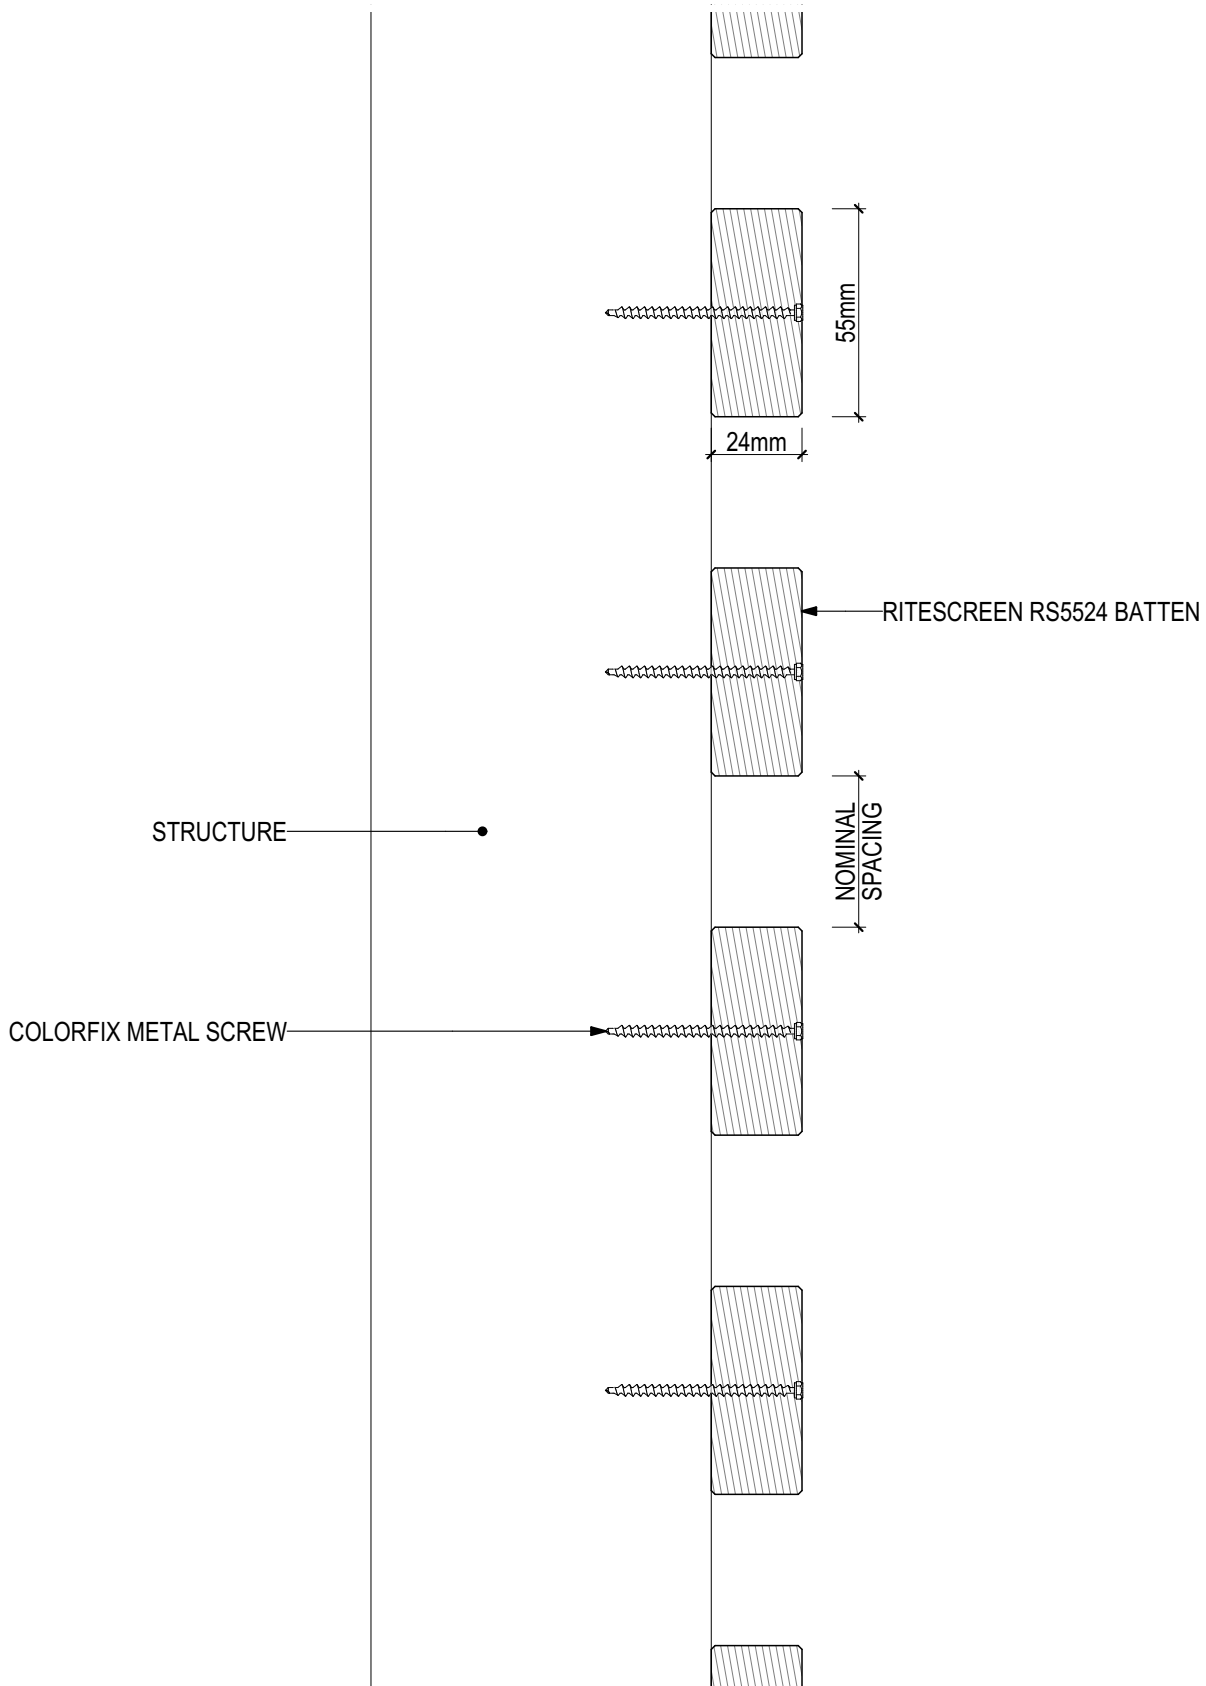

RITESCREEN Through-colour Composite Screening RS-55-VSF

D.03 - TYPICAL FIXING DETAIL (RS5524)

SCALE 1:2

Disclaimer: These details are general design details for use as a guide. Any use is at their own discretion and risk.