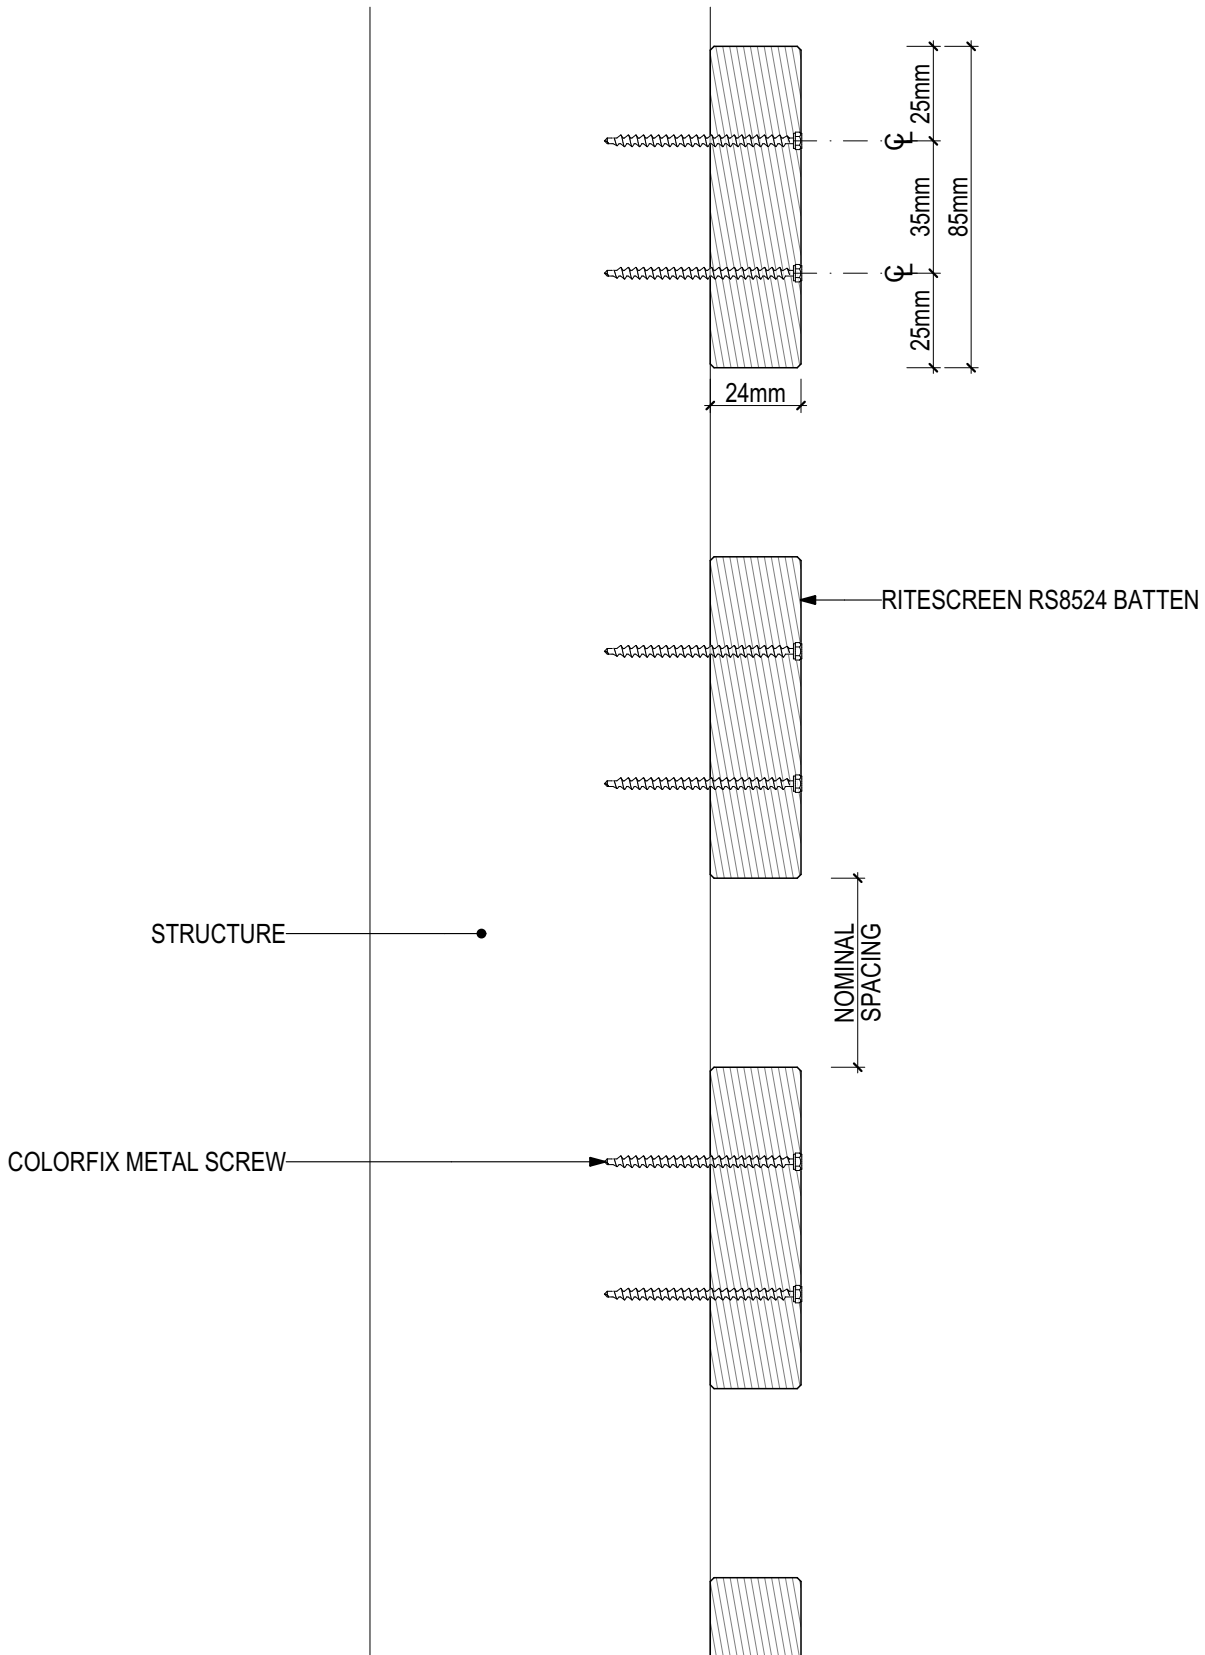

## D.02 - TYPICAL FIXING DETAIL (RS4024)

SCALE 1:2

Disclaimer: These details are general design details for use as a guide. Any use is at their own discretion and risk.

# RITESCREEN Through-colour Composite Screening RS-55-VSF

## D.03 - TYPICAL FIXING DETAIL (RS5524)

SCALE 1:2

Disclaimer: These details are general design details for use as a guide. Any use is at their own discretion and risk.

## TYPICAL FIXING DETAIL (RS8524)

SCALE 1:2

Disclaimer: These details are general design details for use as a guide. Any use is at their own discretion and risk.