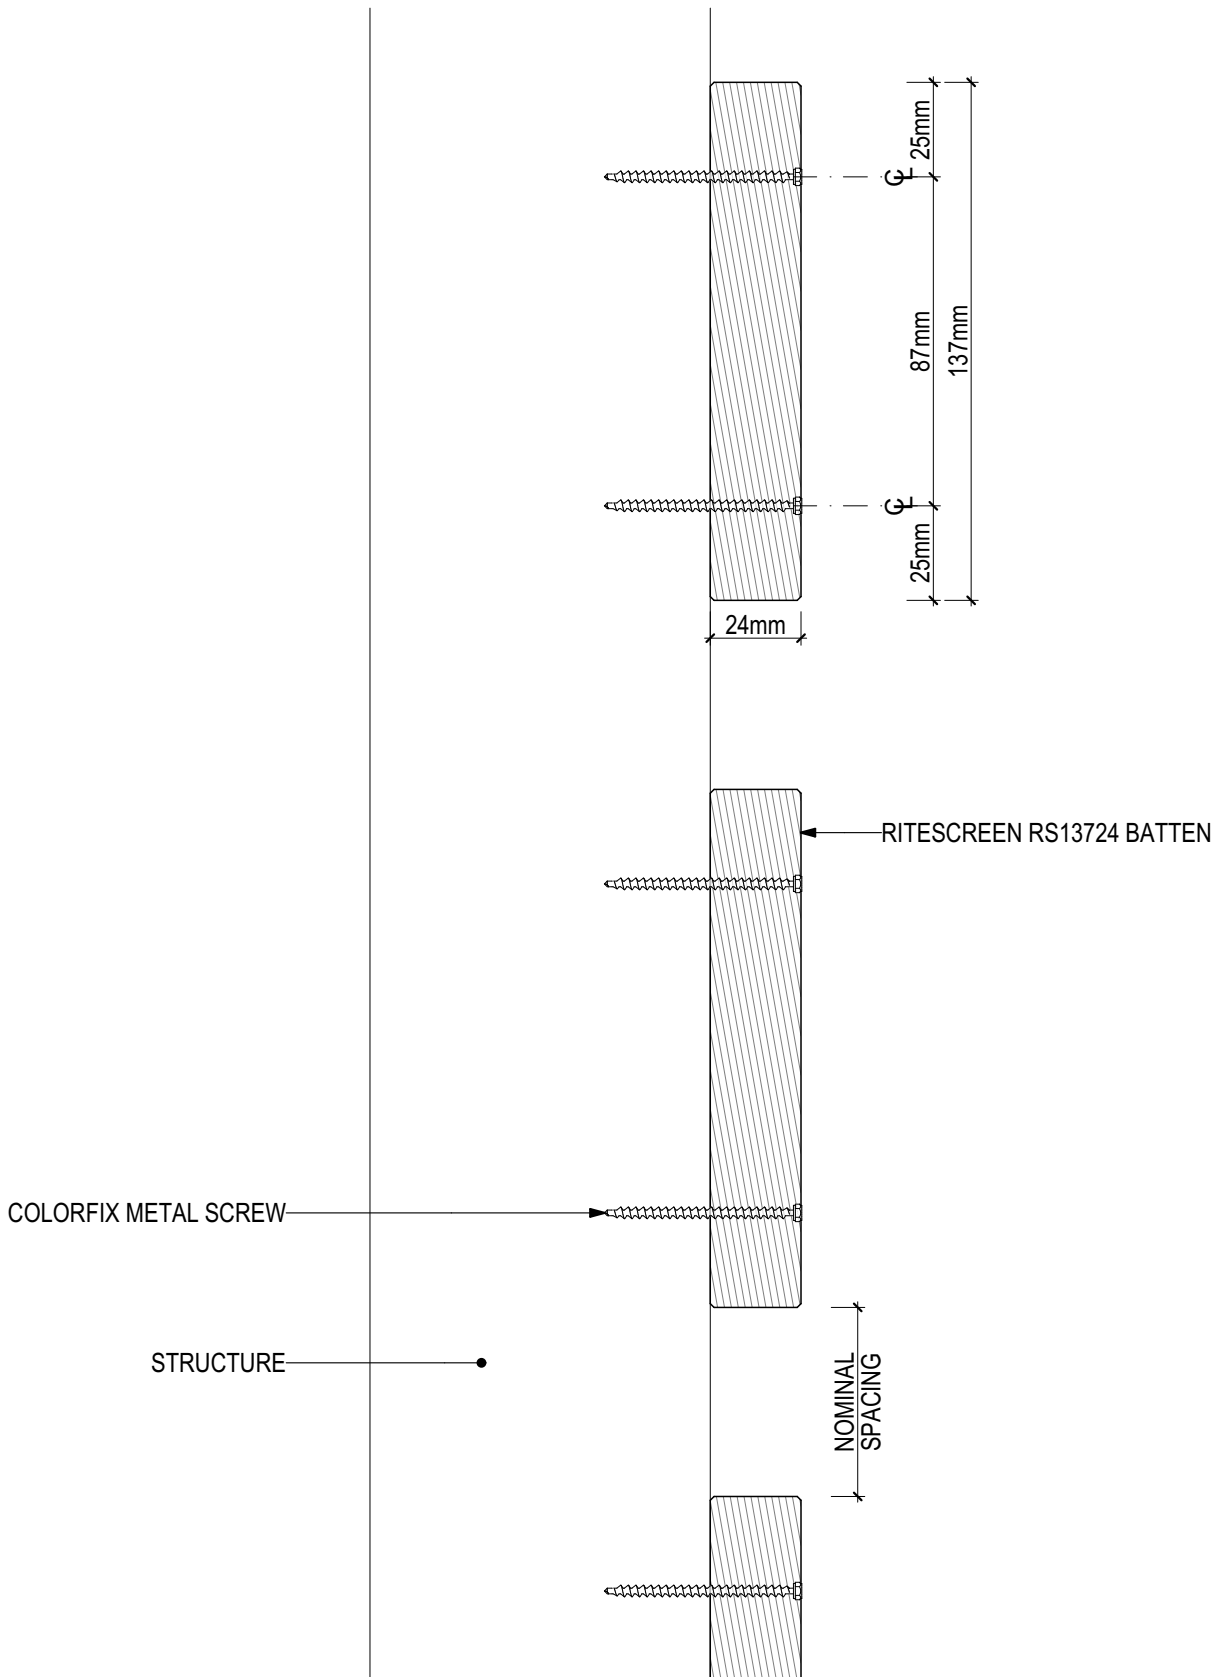

## D.02 - TYPICAL FIXING DETAIL (RS4024)

SCALE 1:2

Disclaimer: These details are general design details for use as a guide. Any use is at their own discretion and risk.

## D.03 - TYPICAL FIXING DETAIL (RS5524)

SCALE 1:2

Disclaimer: These details are general design details for use as a guide. Any use is at their own discretion and risk.

## TYPICAL FIXING DETAIL (RS8524)

SCALE 1:2

Disclaimer: These details are general design details for use as a guide. Any use is at their own discretion and risk.

## TYPICAL FIXING DETAIL (RS13724)

SCALE 1:2

Disclaimer: These details are general design details for use as a guide.  
Any use is at their own discretion and risk.