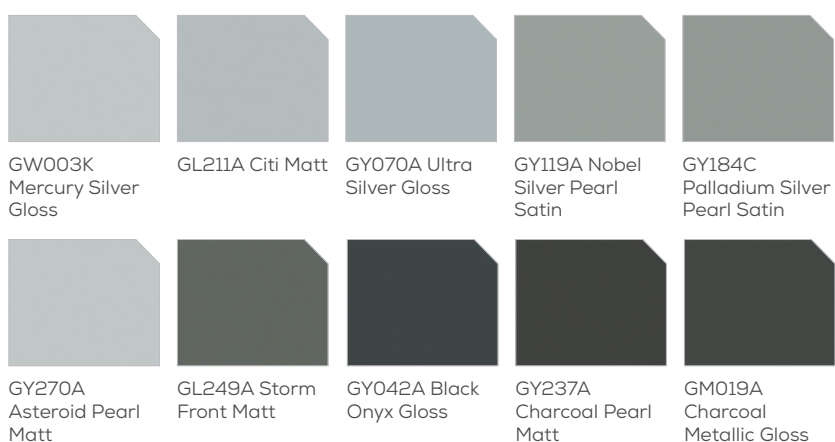

UW2203
Vancouver
Cedar

UW1410
Nannup Jarrah

UW1540 Dark
Cedar

UW2311
Woodstock

UW1403 Native
Cherry

UW0220
Burmese Teak

UW1809 Red
Ironbark

UW1102 Kwila
Bean

Powdercoat Excel Colours

							
GA029A Pearl White Gloss	GD230A Domain Matt	GD031A Primrose Gloss	GD245A Classic Cream Matt	GA236A Surfmist Matt	GM235A Evening Haze Matt	GL284A Shale Grey Matt	GL252A Dune Matt
							
GD215A Harvest Matt	GD214A Paperbark Matt	GM242A Gully Matt	GM214A Jasper Matt	GG219A Headland Matt	GG262A Manor Red Matt	GM243A Terrain Matt	GL205A Woodland Matt
							
GM204A Riversand Matt	GL266A Windspray Matt	GP208A Basalt Matt	GL236A Ironstone Matt	GK203A Bushland Matt	GL210A Wallaby Matt	GJ203A Deep Ocean Matt	GL229A Monument Matt
							
GD274A Cove Matt	GK236A Pale Eucalypt Matt	GK298A Wilderness Matt	GK277A Mangrove Matt	GK274A Cottage Green Matt	GK030A Hawthorn Green Gloss	GK044A Heritage Green Gloss	GL035A Charcoal Gloss
							
GN231A Night Sky Matt							

ULTRASCREEN

Colour Chart

Powdercoat Living Colours

Powdercoat Vivica Colours

Precis Colours

Powdercoat Vitality Colours

GE087A
Brilliant Yellow
Gloss

GK063A Lycra
Strip Gloss

GF049A
Sensation Gloss

GG155A Lobster
Satin

GK051A Viper
Green Gloss

GK043A
Shamrock
Green Gloss

GJ045A Bondi
Blue Gloss

GJ174A Jaybird
Satin

Powdercoat Anodic Colours

GY221A Anodic
Clear Matt