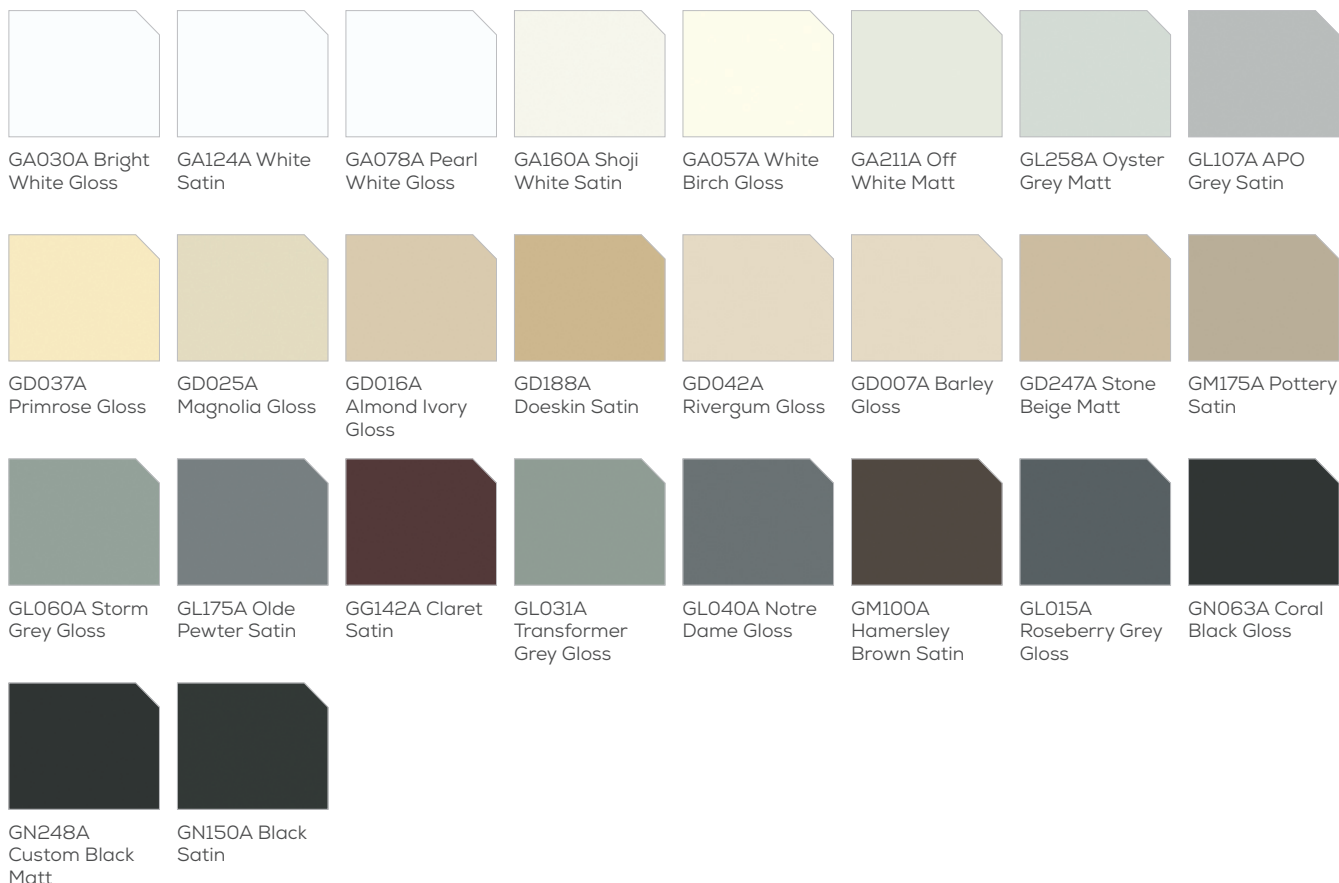

UW2203
Vancouver
Cedar

UW1410
Nannup Jarrah

UW1540 Dark
Cedar

UW2311
Woodstock

UW1403 Native
Cherry

UW0220
Burmese Teak

UW1809 Red
Ironbark

UW1102 Kwila
Bean

UW1813 Rich
Mahogany

UW1523 Old
Walnut

UW0223 Black
Wenge

UW1580
African Ebony

Anodised Colours

							
UL0104 Asteroid	UL0320 Comet Trail	UL1225 Light Year	UL1305 Moonshine	UL1207 Lunar Glow	UL1914 Scintillation	UL0110 Astro Journey	UL0925 Infinity
							
UL1919 Solar Storm	UL0314 Constellation	UL1519 Orion Sky	UL1904 Stellar Distance				

Powdercoat Excel Colours

							
GA029A Pearl White Gloss	GD230A Domain Matt	GD031A Primrose Gloss	GD245A Classic Cream Matt	GA236A Surfmist Matt	GM235A Evening Haze Matt	GL284A Shale Grey Matt	GL252A Dune Matt
							
GD215A Harvest Matt	GD214A Paperbark Matt	GM242A Gully Matt	GM214A Jasper Matt	GG219A Headland Matt	GG262A Manor Red Matt	GM243A Terrain Matt	GL205A Woodland Matt
							
GM204A Riversand Matt	GL266A Windspray Matt	GP208A Basalt Matt	GL236A Ironstone Matt	GK203A Bushland Matt	GL210A Wallaby Matt	GJ203A Deep Ocean Matt	GL229A Monument Matt
							
GD274A Cove Matt	GK236A Pale Eucalypt Matt	GK298A Wilderness Matt	GK277A Mangrove Matt	GK274A Cottage Green Matt	GK030A Hawthorn Green Gloss	GK044A Heritage Green Gloss	GL035A Charcoal Gloss
							
GN231A Night Sky Matt							

ULTRASCREEN

Colour Chart

Powdercoat Living Colours

Powdercoat Vivica Colours

Precis Colours

Powdercoat Vitality Colours

GE087A
Brilliant Yellow
Gloss

GK063A Lycra
Strip Gloss