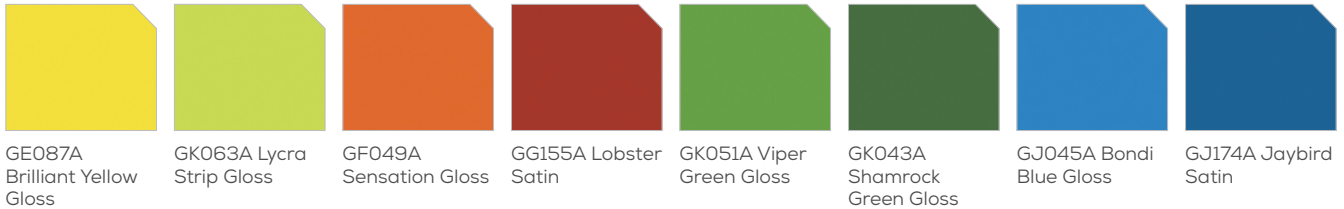

Powdercoat Excel Colours

							
GA029A Pearl White Gloss	GD230A Domain Matt	GD031A Primrose Gloss	GD245A Classic Cream Matt	GA236A Surfmist Matt	GM235A Evening Haze Matt	GL284A Shale Grey Matt	GL252A Dune Matt
							
GD215A Harvest Matt	GD214A Paperbark Matt	GM242A Gully Matt	GM214A Jasper Matt	GG219A Headland Matt	GG262A Manor Red Matt	GM243A Terrain Matt	GL205A Woodland Matt
							
GM204A Riversand Matt	GL266A Windspray Matt	GP208A Basalt Matt	GL236A Ironstone Matt	GK203A Bushland Matt	GL210A Wallaby Matt	GJ203A Deep Ocean Matt	GL229A Monument Matt
							
GD274A Cove Matt	GK236A Pale Eucalypt Matt	GK298A Wilderness Matt	GK277A Mangrove Matt	GK274A Cottage Green Matt	GK030A Hawthorn Green Gloss	GK044A Heritage Green Gloss	GL035A Charcoal Gloss
							
GN231A Night Sky Matt							

ULTRASCREEN

Colour Chart

Powdercoat Living Colours

Powdercoat Vivica Colours

Precis Colours

Powdercoat Vitality Colours

GE087A
Brilliant Yellow
Gloss

GK063A Lycra
Strip Gloss

GF049A
Sensation Gloss

GG155A Lobster
Satin

GK051A Viper
Green Gloss

GK043A
Shamrock
Green Gloss

GJ045A Bondi
Blue Gloss

GJ174A Jaybird
Satin

Powdercoat Anodic Colours

GY221A Anodic
Clear Matt