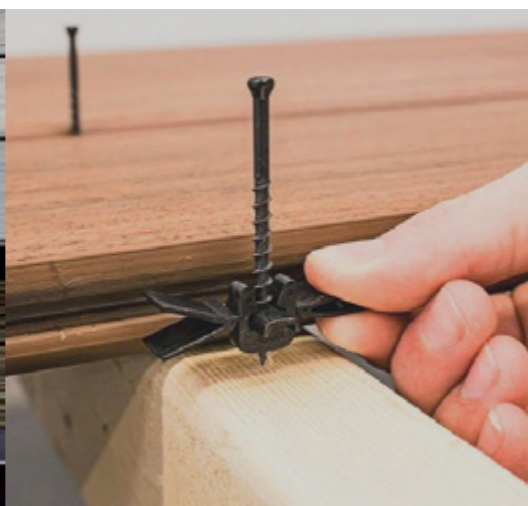

CAMO & PRO PLUGS

Camo Secret Fix Decking System

Camo Fixings

CODE	DESCRIPTION	LEAD TIME	MOQ
CMEC90	CAMO Secret Fix Clip with Timber Screw, 90 Pack	Stock	1 Pack
CMEC450	CAMO Secret Fix Clip with Timber Screw, 450 Pack	Stock	1 Pack
CMEC900	CAMO Secret Fix Clip with Timber Screw, 900 Pack	Stock	1 Pack
CMXC90	CAMO Secret Fix X-Clip with Timber Screw, 90 Pack	Stock	1 Pack
CMXC90M	CAMO Secret Fix X-Clip with Metal Screw, 90 Pack	Stock	1 Pack
CMXC450M	CAMO Secret Fix X-Clip with Metal Screw, 450 Pack	Stock	1 Pack
CMSC25	CAMO Starter Clip with Timber Screw, 25 Pack	Stock	1 Pack

Camo Tools

CODE	DESCRIPTION	LEAD TIME	MOQ
CMTOOL	CAMO Stand Up Drive Tool	Stock	1 Tool
CMLEVER	CAMO Lever Installation Tool	Stock	1 Tool
CMDRIVE	CAMO Driver Bit T15 (Use with CMTOOL)	Stock	1 Bit

Pro Plug Secret Fix Decking System

Pro Plug Fixings

CODE	DESCRIPTION	LEAD TIME	MOQ
SBM4010	STARBORN 40mm x 10g Metal Screw, 375 Pack	Stock	1 Pack
SBT6510	STARBORN 65mm x 10g Timber Screw, 375 Pack	Stock	1 Pack
PP*125	PRO PLUG 125 Handy Pack (Timber Screws, Plugs & Tool)	Stock	1 Pack
PP*375	PRO PLUG Secret Fix Plug (Insert Colour), 375 Pack	Stock	1 Pack

*The asterisk in the product code denotes colour selection as follows for an exact match to TRAXION decking colours: T = Tahiti, S = Seychelles, C = Capri, M = Maui, N = Sardinia, K = Kiribati & D = Dominica.

Pro Plug Tool

CODE	DESCRIPTION	LEAD TIME	MOQ
PPDEPTH	PRO PLUG Depth Setting Driver Tool	Stock	1 Tool
PPDRILL	PRO PLUG Drill Bit For Use With Other Screws	Stock	1 Bit