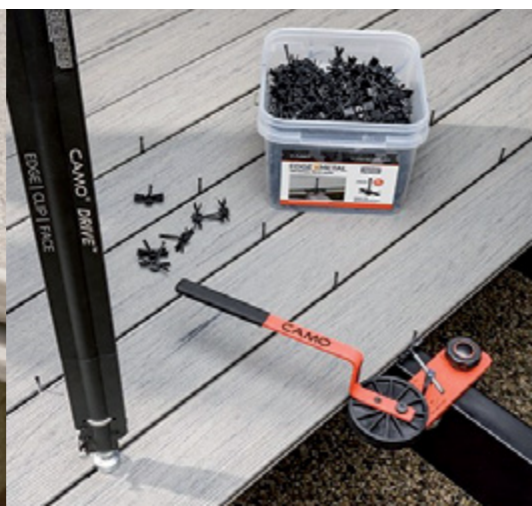

CAMO & PRO PLUGS

Camo Secret Fix Decking System

Camo Fixings

CODE	DESCRIPTION	LEAD TIME	MOQ
CMEC90	CAMO Secret Fix Clip with Timber Screw, 90 Pack	Stock	1 Pack
CMEC450	CAMO Secret Fix Clip with Timber Screw, 450 Pack	Stock	1 Pack
CMEC900	CAMO Secret Fix Clip with Timber Screw, 900 Pack	Stock	1 Pack
CMXC90	CAMO Secret Fix X-Clip with Timber Screw, 90 Pack	Stock	1 Pack
CMXC90M	CAMO Secret Fix X-Clip with Metal Screw, 90 Pack	Stock	1 Pack
CMXC450M	CAMO Secret Fix X-Clip with Metal Screw, 450 Pack	Stock	1 Pack
CMSC25	CAMO Starter Clip with Timber Screw, 25 Pack	Stock	1 Pack

Camo Tools

CODE	DESCRIPTION	LEAD TIME	MOQ
CMTOOL	CAMO Stand Up Drive Tool	Stock	1 Tool
CMLEVER	CAMO Lever Installation Tool	Stock	1 Tool
CMDRIVE	CAMO Driver Bit T15 (Use with CMTOOL)	Stock	1 Bit

Pro Plug Secret Fix Decking System

Pro Plug Fixings

CODE	DESCRIPTION	LEAD TIME	MOQ
SBM4010	STARBORN 40mm x 10g Metal Screw, 375 Pack	Stock	1 Pack
SBT6510	STARBORN 65mm x 10g Timber Screw, 375 Pack	Stock	1 Pack
PP*125	PRO PLUG 125 Handy Pack (Timber Screws, Plugs & Tool)	Stock	1 Pack
PP*375	PRO PLUG Secret Fix Plug (Insert Colour), 375 Pack	Stock	1 Pack

*The asterisk in the product code denotes colour selection as follows for an exact match to TRAXION decking colours: T = Tahiti, S = Seychelles, C = Capri, M = Maui, N = Sardinia, K = Kiribati & D = Dominica.

Pro Plug Tool

CODE	DESCRIPTION	LEAD TIME	MOQ
PPDEPTH	PRO PLUG Depth Setting Driver Tool	Stock	1 Tool
PPDRILL	PRO PLUG Drill Bit For Use With Other Screws	Stock	1 Bit