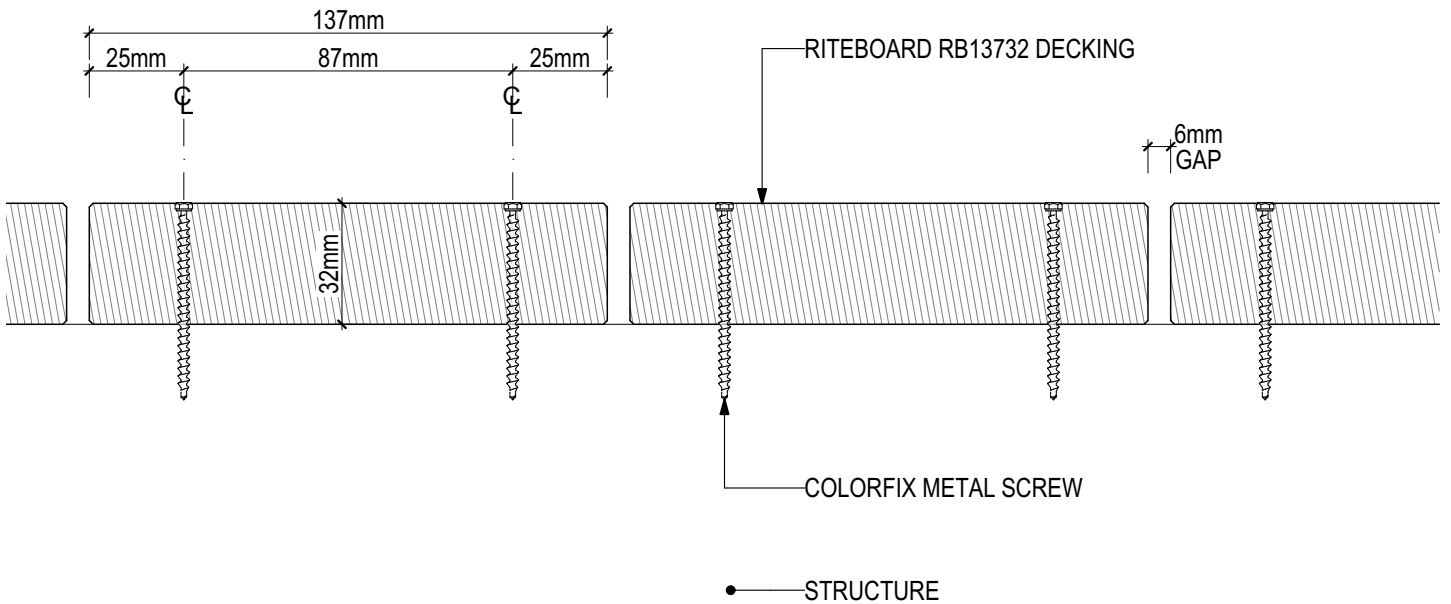

RITEBOARD Heavy Duty Composite Decking RB-32-VSF

INSTALLATION DETAILS

Disclaimer: These details are general design details for use as a guide. Any use is at their own discretion and risk.

RITEBOARD Heavy Duty Composite Decking RB-32-VSF

D.01 - TYPICAL FIXING DETAIL (RB6532)

SCALE 1:2

Disclaimer: These details are general design details for use as a guide. Any use is at their own discretion and risk.

RITEBOARD Heavy Duty Composite Decking RB-32-VSF

D.02 - TYPICAL FIXING DETAIL (RB13732)

SCALE 1:2

Disclaimer: These details are general design details for use as a guide. Any use is at their own discretion and risk.

RITEBOARD Heavy Duty Composite Decking RB-32-VSF

RITEBOARD DECKING (RB13732)

RITEBOARD DECKING (RB13732)

D.03 - RITEBOARD PROFILES

SCALE 1:1

Disclaimer: These details are general design details for use as a guide.
Any use is at their own discretion and risk.