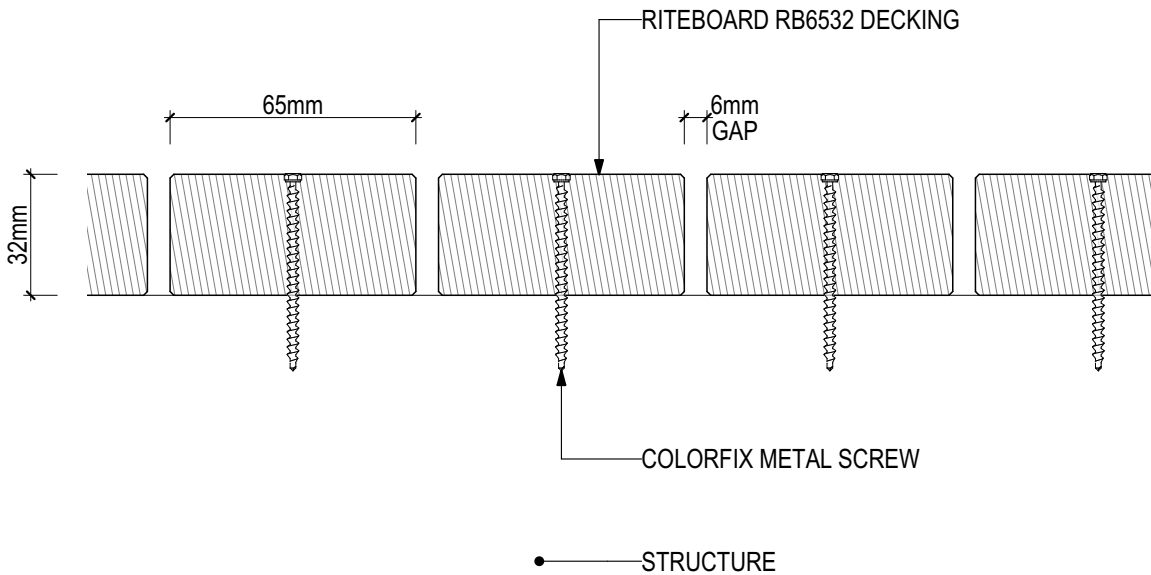

RITEBOARD Heavy Duty Composite Decking RB-32-VSF

INSTALLATION DETAILS

Disclaimer: These details are general design details for use as a guide. Any use is at their own discretion and risk.

RITEBOARD Heavy Duty Composite Decking RB-32-VSF

D.01 - TYPICAL FIXING DETAIL (RB6532)

SCALE 1:2

Disclaimer: These details are general design details for use as a guide. Any use is at their own discretion and risk.

RITEBOARD Heavy Duty Composite Decking RB-32-VSF

D.02 - TYPICAL FIXING DETAIL (RB13732)

SCALE 1:2

Disclaimer: These details are general design details for use as a guide. Any use is at their own discretion and risk.

RITEBOARD Heavy Duty Composite Decking RB-32-VSF

RITEBOARD DECKING (RB13732)

RITEBOARD DECKING (RB13732)

D.03 - RITEBOARD PROFILES

SCALE 1:1

Disclaimer: These details are general design details for use as a guide.
Any use is at their own discretion and risk.