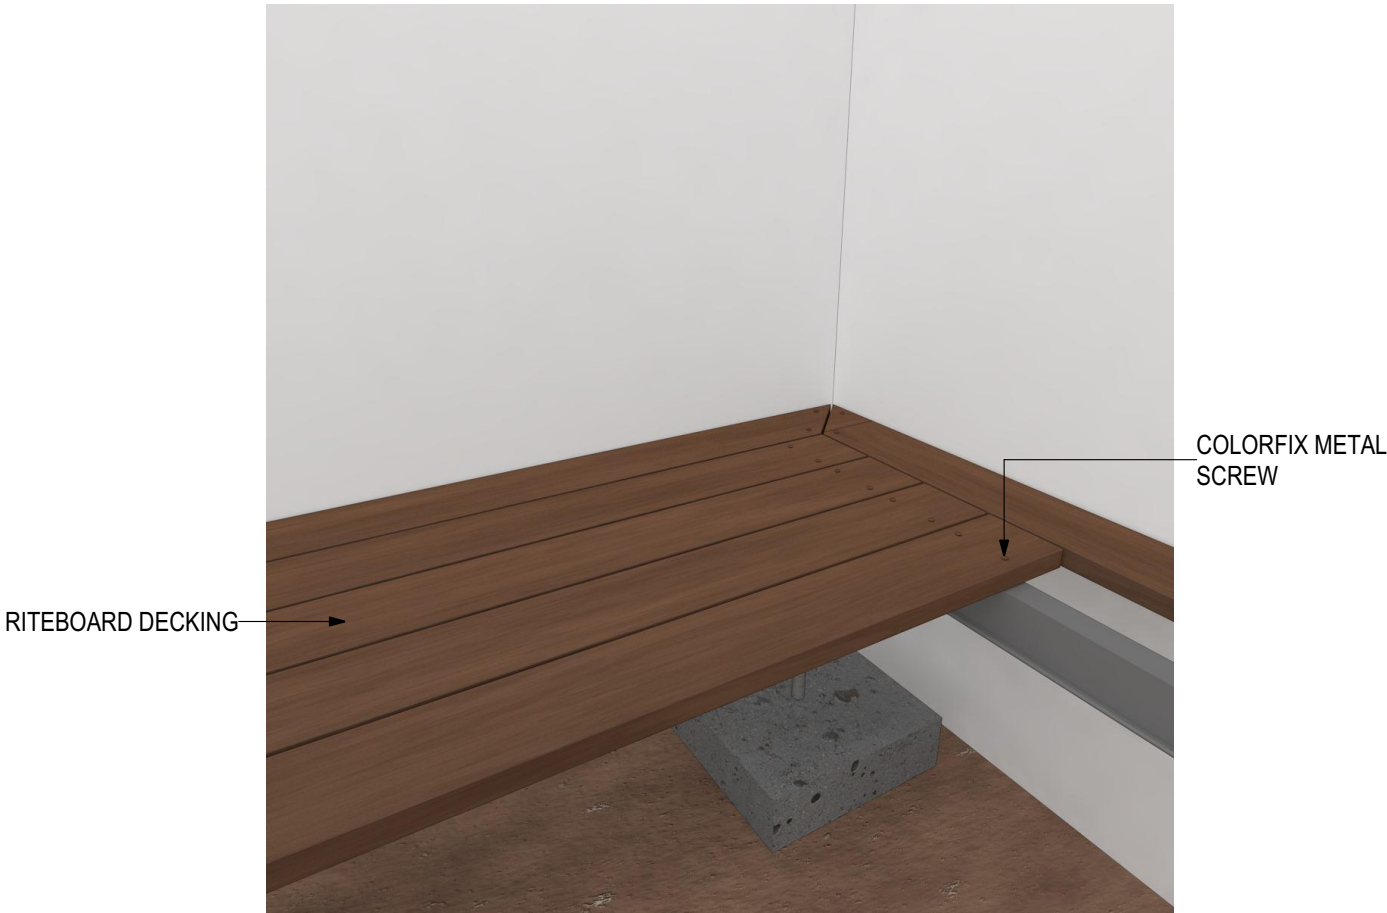

RITEBOARD Heavy Duty Composite Decking RB-32-VSF

INSTALLATION DETAILS

Disclaimer: These details are general design details for use as a guide. Any use is at their own discretion and risk.

RITEBOARD Heavy Duty Composite Decking RB-32-VSF

D.01 - TYPICAL FIXING DETAIL (RB6532)

SCALE 1:2

Disclaimer: These details are general design details for use as a guide. Any use is at their own discretion and risk.

RITEBOARD Heavy Duty Composite Decking RB-32-VSF

D.02 - TYPICAL FIXING DETAIL (RB13732)

SCALE 1:2

Disclaimer: These details are general design details for use as a guide. Any use is at their own discretion and risk.

RITEBOARD Heavy Duty Composite Decking RB-32-VSF