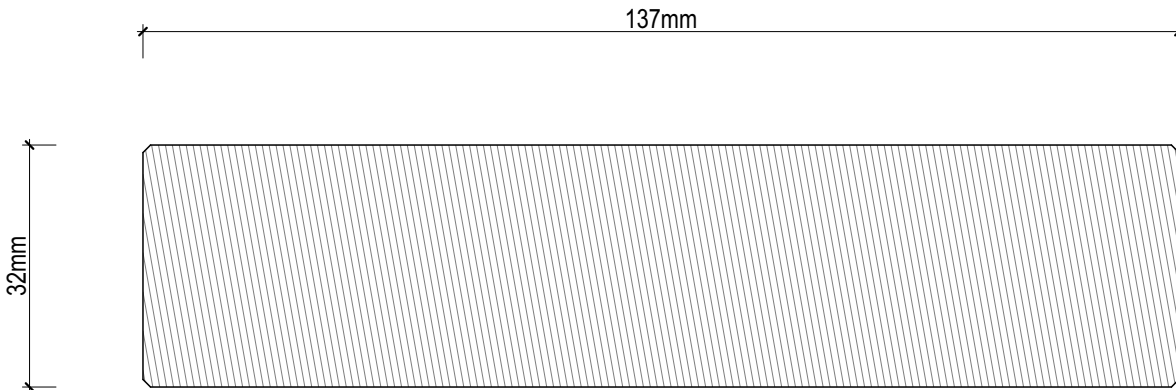

RITEBOARD DECKING (RB13732)

D.03 - RITEBOARD PROFILES

SCALE 1:1

Disclaimer: These details are general design details for use as a guide.
Any use is at their own discretion and risk.