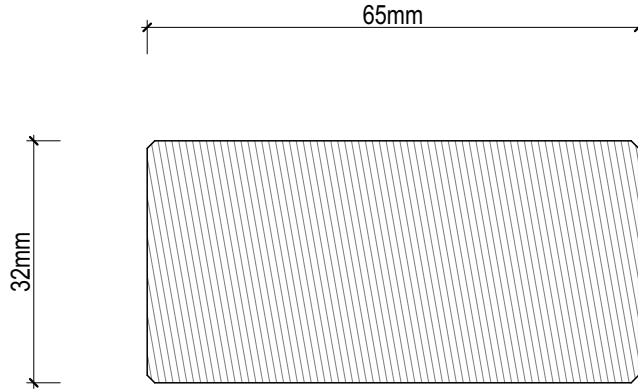

RITEBOARD Heavy Duty Composite Decking RB-32-VSF

INSTALLATION DETAILS

Disclaimer: These details are general design details for use as a guide. Any use is at their own discretion and risk.

RITEBOARD Heavy Duty Composite Decking RB-32-VSF

D.01 - TYPICAL FIXING DETAIL (RB6532)

SCALE 1:2

Disclaimer: These details are general design details for use as a guide. Any use is at their own discretion and risk.

RITEBOARD Heavy Duty Composite Decking RB-32-VSF

D.02 - TYPICAL FIXING DETAIL (RB13732)

SCALE 1:2

Disclaimer: These details are general design details for use as a guide. Any use is at their own discretion and risk.

RITEBOARD Heavy Duty Composite Decking RB-32-VSF