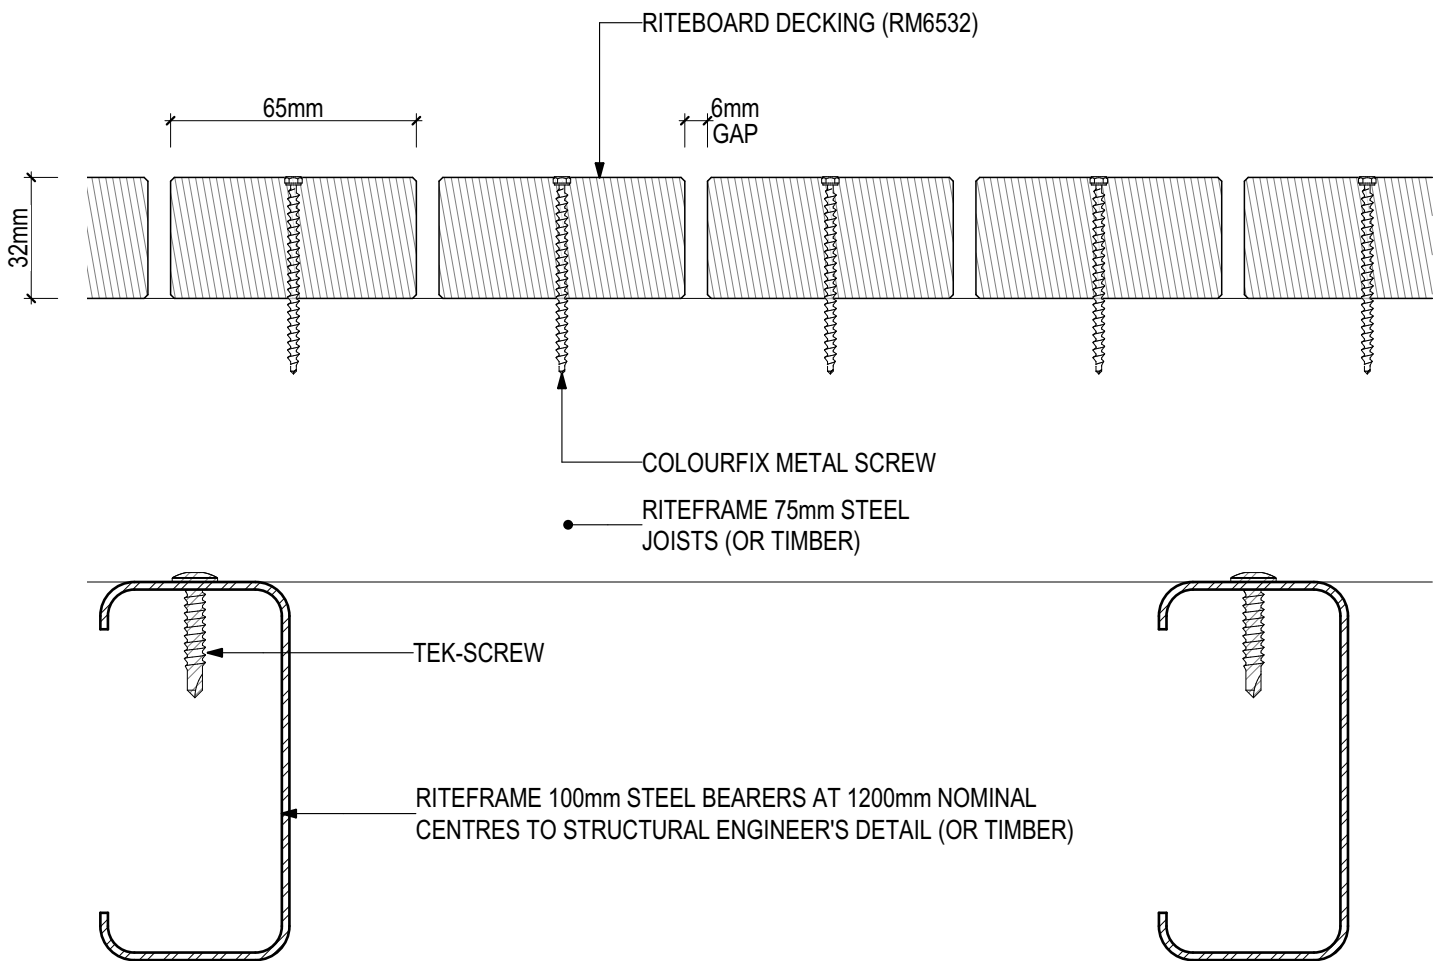

RITEBOARD Heavy Duty Composite Decking (V0120) RM-32-VSF Visible Screw Fix

D.02 - TYPICAL FIXING DETAIL (RM6532)

SCALE 1:2

Disclaimer: These details are general design details for use as a guide. Any use is at the user's own discretion and risk. All detailing and installation should be in accordance with all the relevant codes and standards as per current NCC requirements.

Blue Chip Group Pty Ltd

P: 08 9451 2344

F: 08 9451 8983

E: sales@bluechipgroup.net.au