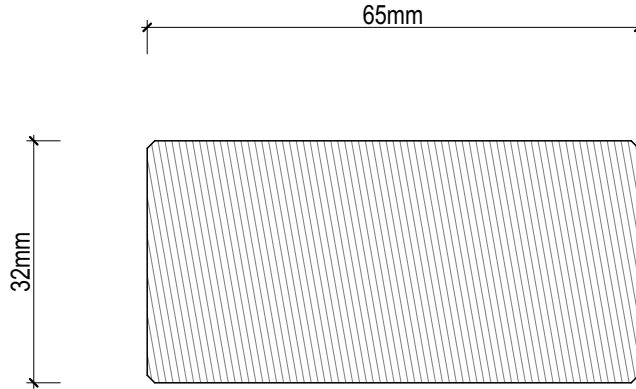

RITEBOARD Heavy Duty Composite Decking (V0120) RM-32-VSF Visible Screw Fix

RITEBOARD DECKING (RM6532)