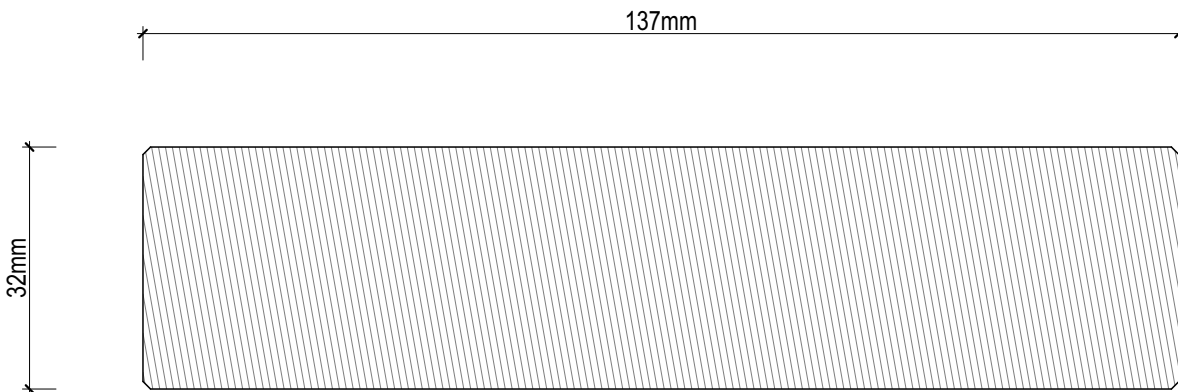

RITEBOARD DECKING (RM13732)

D.03 - RITEBOARD PROFILES

SCALE 1:1

Disclaimer: These details are general design details for use as a guide. Any use is at the user's own discretion and risk. All detailing and installation should be in accordance with all the relevant codes and standards as per current NCC requirements.

Blue Chip Group Pty Ltd
P: 08 9451 2344
F: 08 9451 8983
E: sales@bluechipgroup.net.au