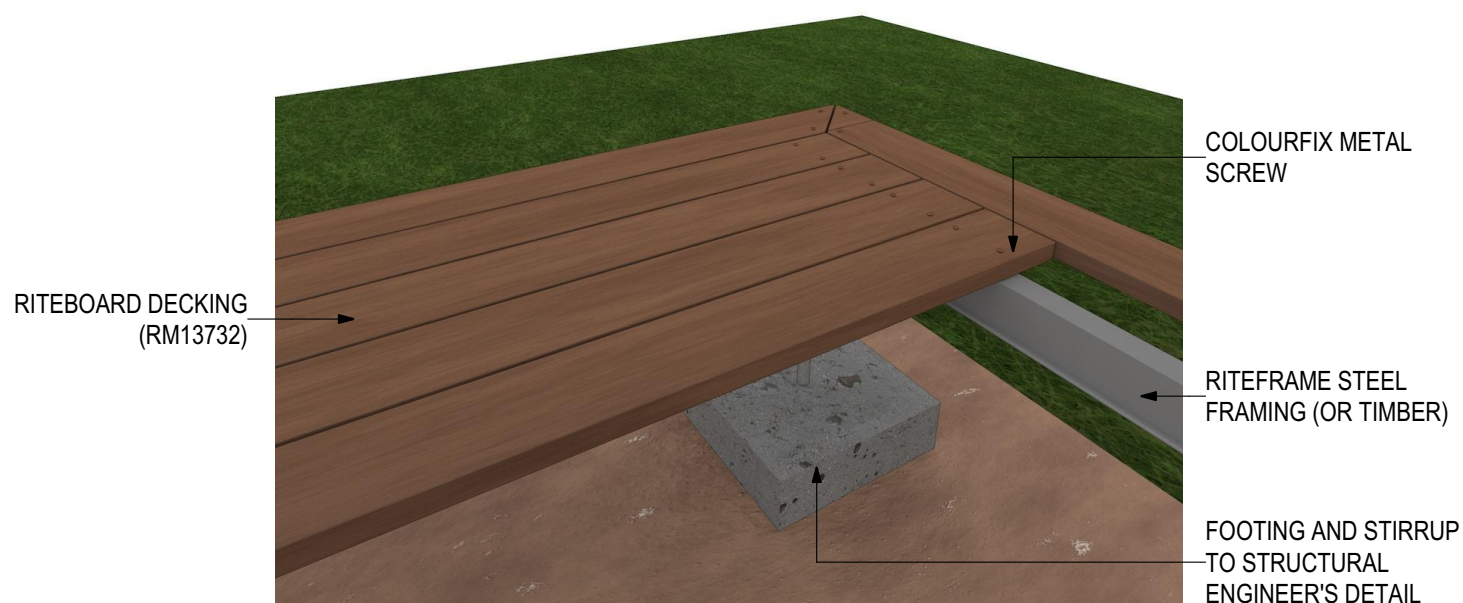

RITEBOARD Heavy Duty Composite Decking (V0120) RM-32-VSF Visible Screw Fix

INSTALLATION DETAILS

Disclaimer: These details are general design details for use as a guide. Any use is at the user's own discretion and risk. All detailing and installation should be in accordance with all the relevant codes and standards as per current NCC requirements.

Blue Chip Group Pty Ltd
P: 08 9451 2344
F: 08 9451 8983
E: sales@bluechipgroup.net.au

RITEBOARD Heavy Duty Composite Decking (V0120) RM-32-VSF Visible Screw Fix

D.01 - TYPICAL FIXING DETAIL (RM13732)

SCALE 1:2