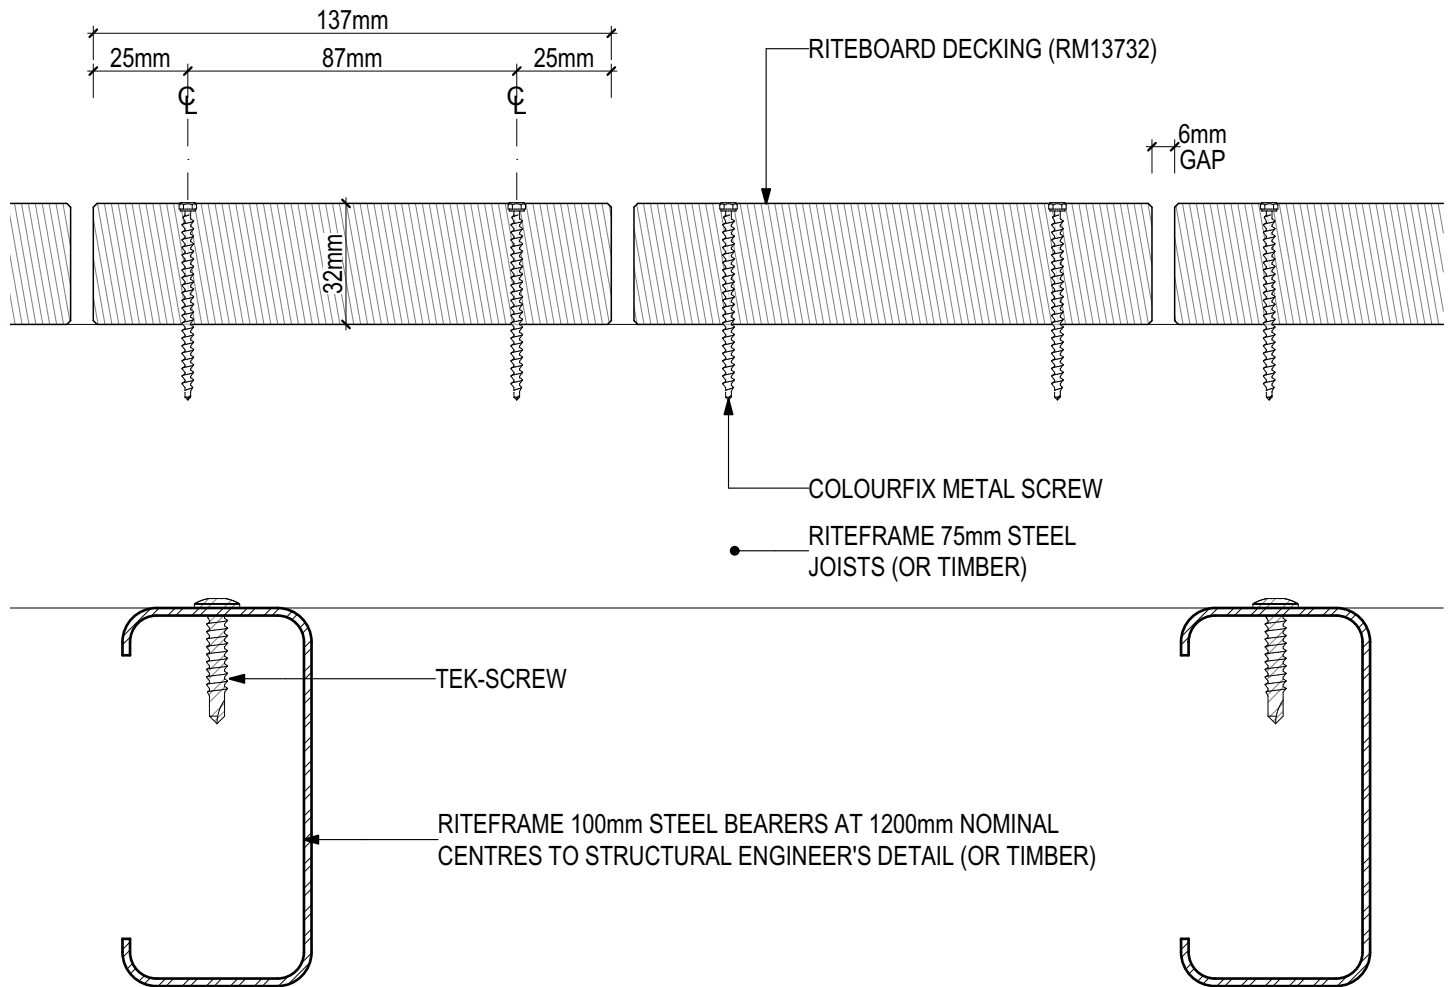

RITEBOARD Heavy Duty Composite Decking (V0120) RM-32-VSF Visible Screw Fix

INSTALLATION DETAILS

Disclaimer: These details are general design details for use as a guide. Any use is at the user's own discretion and risk. All detailing and installation should be in accordance with all the relevant codes and standards as per current NCC requirements.

Blue Chip Group Pty Ltd
P: 08 9451 2344
F: 08 9451 8983
E: sales@bluechipgroup.net.au

RITEBOARD Heavy Duty Composite Decking (V0120) RM-32-VSF Visible Screw Fix

D.01 - TYPICAL FIXING DETAIL (RM13732)

SCALE 1:2