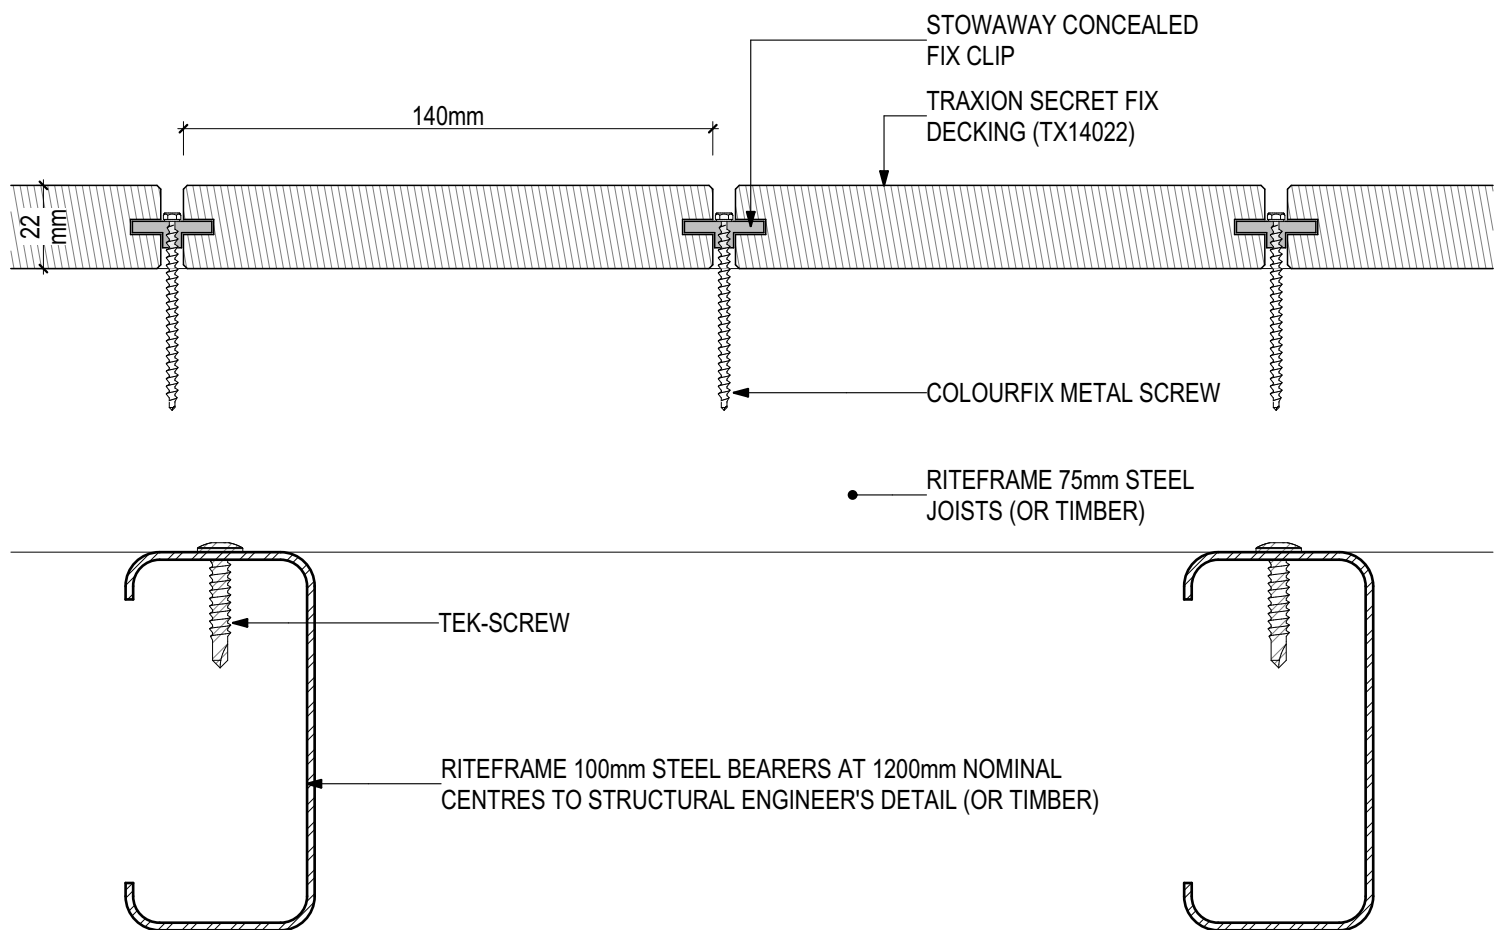

TRAXION Eovations Technology Decking (V0120)

TX-22-CSF Concealed Screw Fix

INSTALLATION DETAIL

Disclaimer: These details are general design details for use as a guide. Any use is at the user's own discretion and risk. All detailing and installation should be in accordance with all the relevant codes and standards as per current NCC requirements.

Blue Chip Group Pty Ltd
P: 08 9451 2344
F: 08 9451 8983
E: sales@bluechipgroup.net.au

TRAXION Eovations Technology Decking (V0120)

TX-22-CSF Concealed Screw Fix

D.01 - TYPICAL FIXING DETAIL

SCALE 1:2

Disclaimer: These details are general design details for use as a guide. Any use is at the user's own discretion and risk. All detailing and installation should be in accordance with all the relevant codes and standards as per current NCC requirements.

Blue Chip Group Pty Ltd
P: 08 9451 2344
F: 08 9451 8983
E: sales@bluechipgroup.net.au

TRAXION Eovations Technology Decking (V0120) TX-22-CSF Concealed Screw Fix

D.02 - EDGE BOARD AND FASICA DETAIL

SCALE 1:2