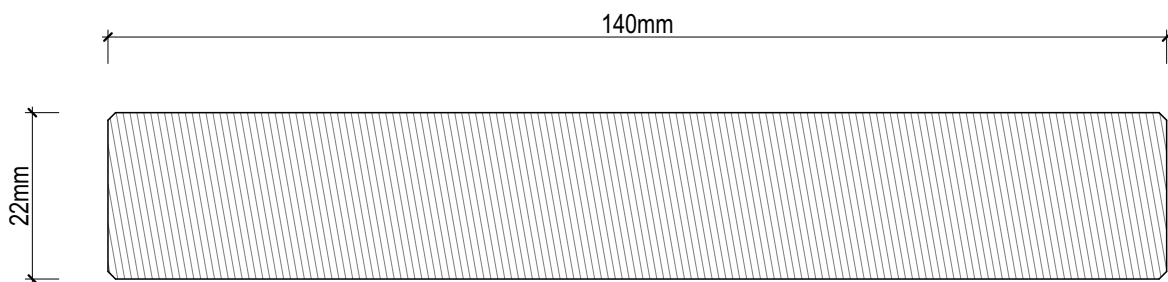

TRAXION PENCIL ROUND (TP14022)

D.03 - TRAXION PROFILES

SCALE 1:1

Disclaimer: These details are general design details for use as a guide. Any use is at the user's own discretion and risk. All detailing and installation should be in accordance with all the relevant codes and standards as per current NCC requirements.

Blue Chip Group Pty Ltd
P: 08 9451 2344
F: 08 9451 8983
E: sales@bluechipgroup.net.au