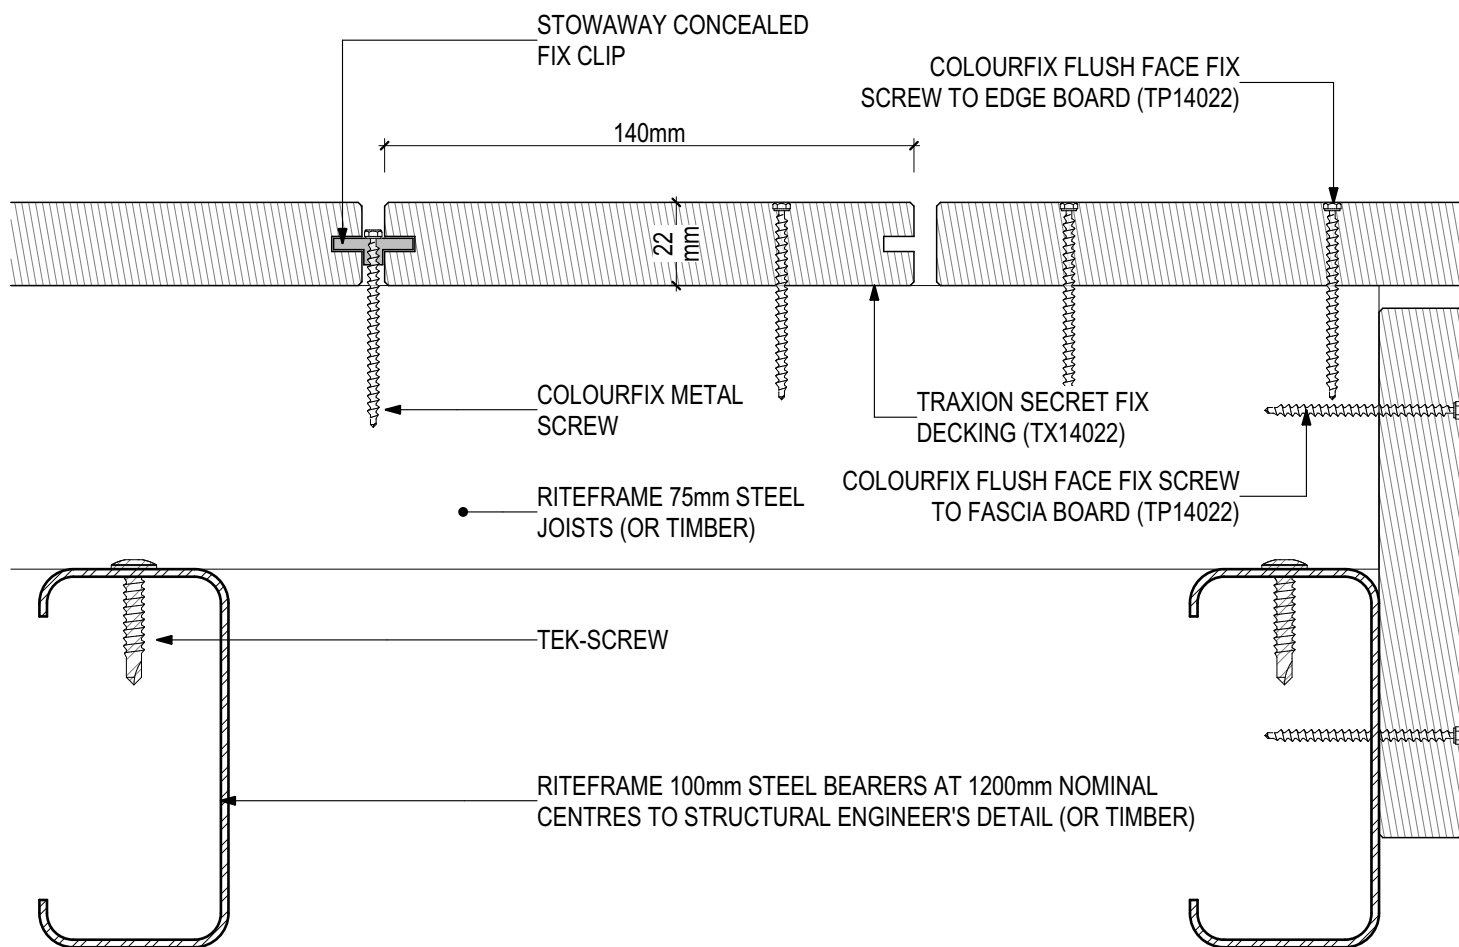

TRAXION Eovations Technology Decking (V0120)

TX-22-CSF Concealed Screw Fix

INSTALLATION DETAIL

Disclaimer: These details are general design details for use as a guide. Any use is at the user's own discretion and risk. All detailing and installation should be in accordance with all the relevant codes and standards as per current NCC requirements.

Blue Chip Group Pty Ltd
P: 08 9451 2344
F: 08 9451 8983
E: sales@bluechipgroup.net.au

TRAXION Eovations Technology Decking (V0120)

TX-22-CSF Concealed Screw Fix

D.01 - TYPICAL FIXING DETAIL

SCALE 1:2

Disclaimer: These details are general design details for use as a guide. Any use is at the user's own discretion and risk. All detailing and installation should be in accordance with all the relevant codes and standards as per current NCC requirements.

Blue Chip Group Pty Ltd
P: 08 9451 2344
F: 08 9451 8983
E: sales@bluechipgroup.net.au

TRAXION Eovations Technology Decking (V0120) TX-22-CSF Concealed Screw Fix

D.02 - EDGE BOARD AND FASICA DETAIL

SCALE 1:2