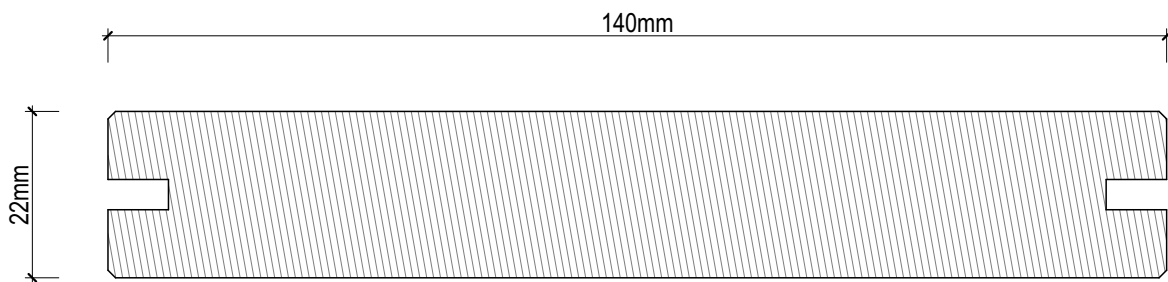

TRAXION Eovations Technology Decking (V0120)
TX-22-CSF Concealed Screw Fix

TRAXION SECRET FIX (TX14022)