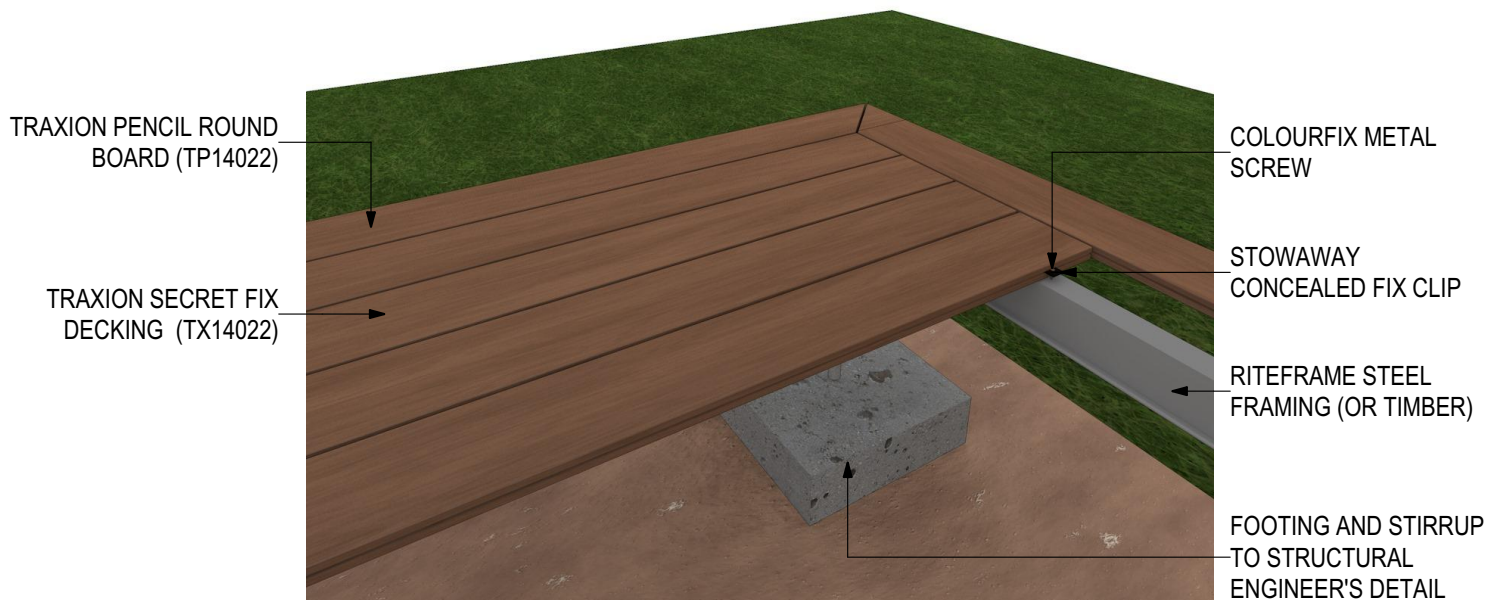

TRAXION Eovations Technology Decking (V0120)

TX-22-CSF Concealed Screw Fix

INSTALLATION DETAIL

Disclaimer: These details are general design details for use as a guide. Any use is at the user's own discretion and risk. All detailing and installation should be in accordance with all the relevant codes and standards as per current NCC requirements.

Blue Chip Group Pty Ltd
P: 08 9451 2344
F: 08 9451 8983
E: sales@bluechipgroup.net.au

TRAXION Eovations Technology Decking (V0120)

TX-22-CSF Concealed Screw Fix

D.01 - TYPICAL FIXING DETAIL

SCALE 1:2

Disclaimer: These details are general design details for use as a guide. Any use is at the user's own discretion and risk. All detailing and installation should be in accordance with all the relevant codes and standards as per current NCC requirements.

Blue Chip Group Pty Ltd
P: 08 9451 2344
F: 08 9451 8983
E: sales@bluechipgroup.net.au

TRAXION Eovations Technology Decking (V0120) TX-22-CSF Concealed Screw Fix

D.02 - EDGE BOARD AND FASICA DETAIL

SCALE 1:2