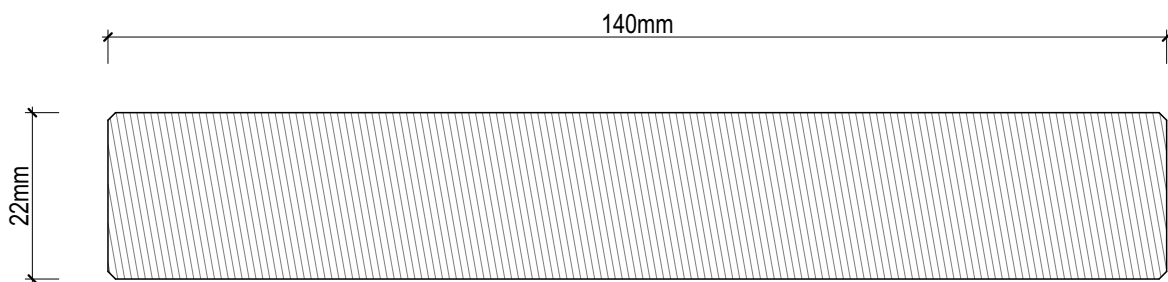

TRAXION PENCIL ROUND (TP14022)

D.02 - TRAXION PROFILES

SCALE 1:1

Disclaimer: These details are general design details for use as a guide. Any use is at their own discretion and risk.