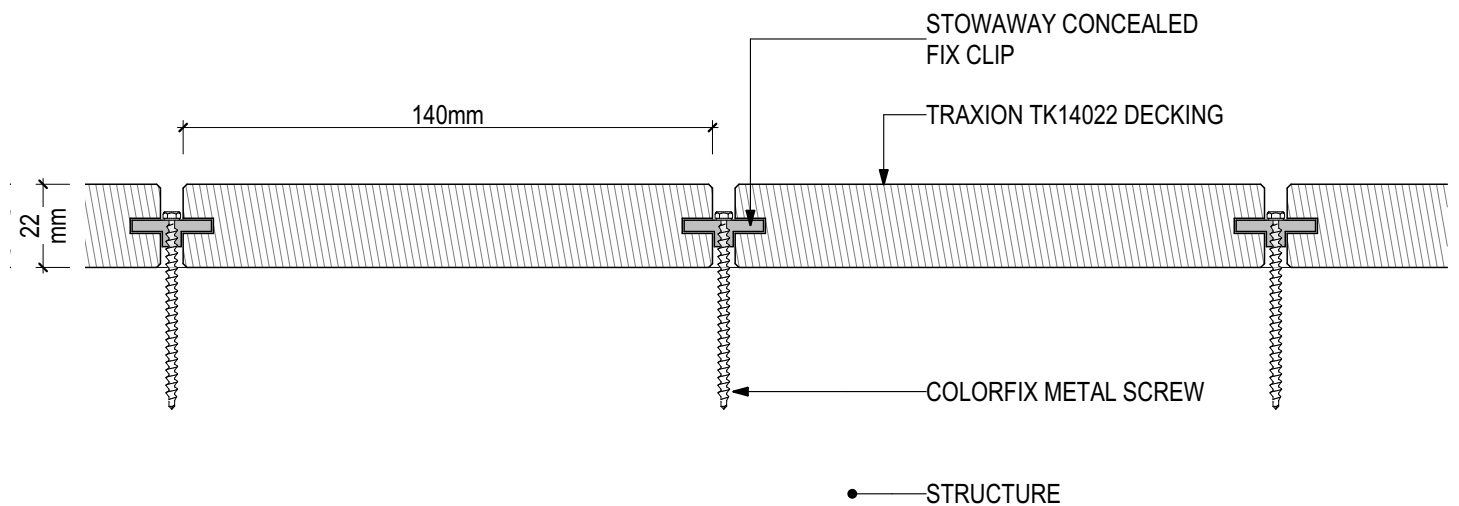

# TRAXION High-strength Composite Decking TX-22-CSF Visible Screw Fix

## D.01 - TYPICAL FIXING DETAIL

SCALE 1:2

Disclaimer: These details are general design details for use as a guide. Any use is at their own discretion and risk.