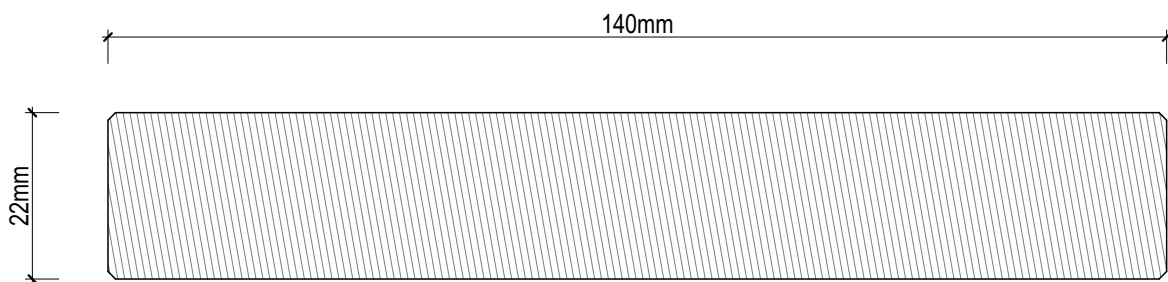

TROPIKA Stain-proof Composite Decking TK-22-CSF Visible Screw Fix

INSTALLATION DETAIL

Disclaimer: These details are general design details for use as a guide. Any use is at their own discretion and risk.

TROPIKA Stain-proof Composite Decking TK-22-CSF Visible Screw Fix

D.01 - TYPICAL FIXING DETAIL

SCALE 1:2

Disclaimer: These details are general design details for use as a guide. Any use is at their own discretion and risk.

TROPIKA Stain-proof Composite Decking TK-22-CSF Visible Screw Fix

TROPIKA SECRET FIX (TKX14022)

TROPIKA PENCIL ROUND (TKP14022)

D.02 - TROPIKA PROFILES

SCALE 1:1

Disclaimer: These details are general design details for use as a guide.
Any use is at their own discretion and risk.