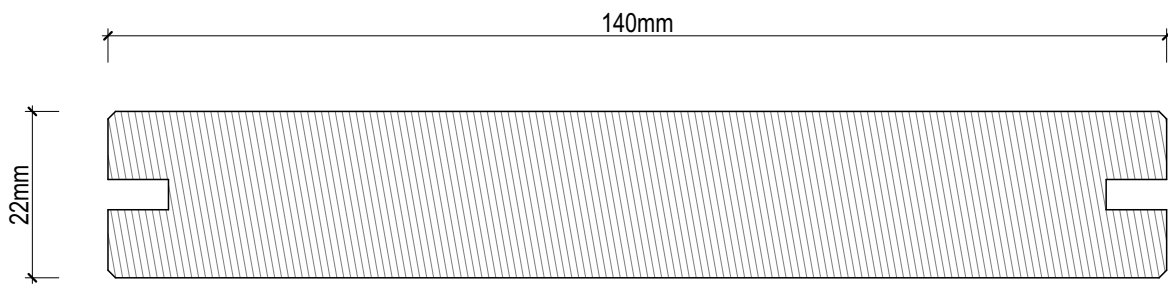

TROPIKA Stain-proof Composite Decking TK-22-CSF Visible Screw Fix

INSTALLATION DETAIL

Disclaimer: These details are general design details for use as a guide. Any use is at their own discretion and risk.

TROPIKA Stain-proof Composite Decking TK-22-CSF Visible Screw Fix

D.01 - TYPICAL FIXING DETAIL

SCALE 1:2

Disclaimer: These details are general design details for use as a guide. Any use is at their own discretion and risk.

TROPIKA Stain-proof Composite Decking TK-22-CSF Visible Screw Fix

TROPIKA SECRET FIX (TKX14022)

TROPIKA PENCIL ROUND (TKP14022)

D.02 - TROPIKA PROFILES

SCALE 1:1

Disclaimer: These details are general design details for use as a guide.
Any use is at their own discretion and risk.