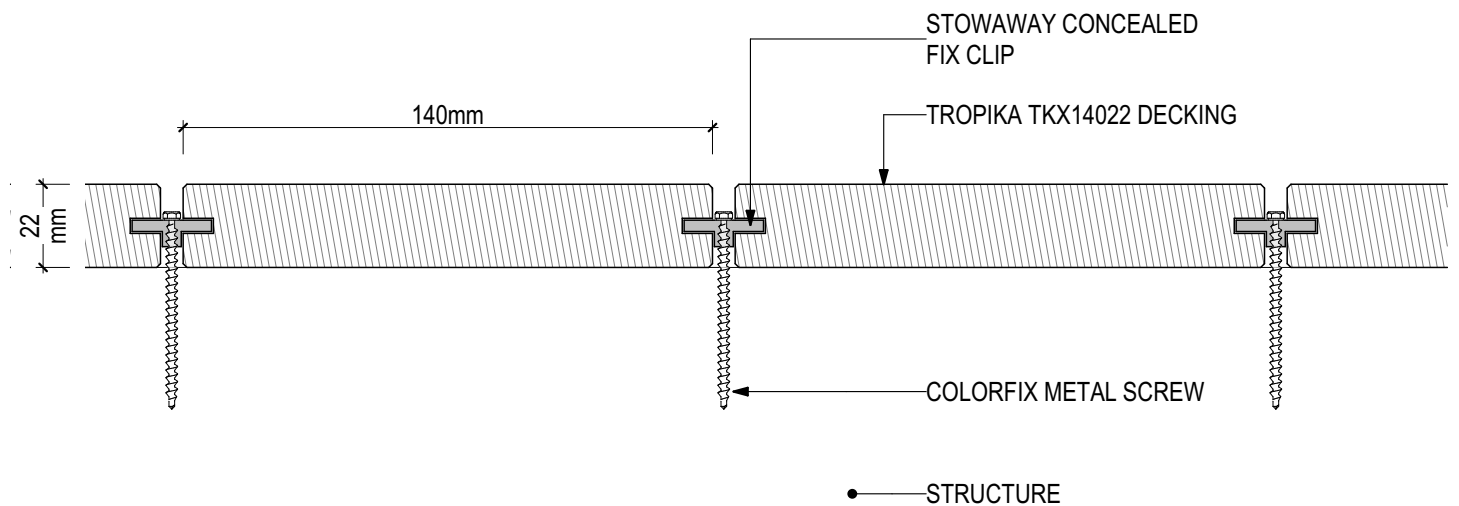

TROPIKA Stain-proof Composite Decking TK-22-CSF Visible Screw Fix

INSTALLATION DETAIL

Disclaimer: These details are general design details for use as a guide. Any use is at their own discretion and risk.

TROPIKA Stain-proof Composite Decking TK-22-CSF Visible Screw Fix

D.01 - TYPICAL FIXING DETAIL

SCALE 1:2

Disclaimer: These details are general design details for use as a guide. Any use is at their own discretion and risk.

TROPIKA Stain-proof Composite Decking TK-22-CSF Visible Screw Fix

TROPIKA SECRET FIX (TKX14022)

TROPIKA PENCIL ROUND (TKP14022)

D.02 - TROPIKA PROFILES

SCALE 1:1

Disclaimer: These details are general design details for use as a guide.
Any use is at their own discretion and risk.