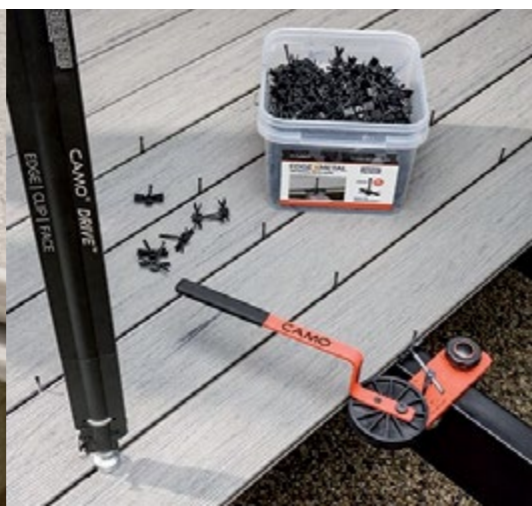

CAMO & PRO PLUGS

Camo Secret Fix Decking System

Camo Fixings

CODE	DESCRIPTION	LEAD TIME	MOQ
CMEC90	CAMO Secret Fix Clip with Timber Screw, 90 Pack	Stock	1 Pack
CMEC450	CAMO Secret Fix Clip with Timber Screw, 450 Pack	Stock	1 Pack
CMEC900	CAMO Secret Fix Clip with Timber Screw, 900 Pack	Stock	1 Pack
CMXC90	CAMO Secret Fix X-Clip with Timber Screw, 90 Pack	Stock	1 Pack
CMXC90M	CAMO Secret Fix X-Clip with Metal Screw, 90 Pack	Stock	1 Pack
CMXC450M	CAMO Secret Fix X-Clip with Metal Screw, 450 Pack	Stock	1 Pack
CMSC25	CAMO Starter Clip with Timber Screw, 25 Pack	Stock	1 Pack

Camo Tools

CODE	DESCRIPTION	LEAD TIME	MOQ
CMTOOL	CAMO Stand Up Drive Tool	Stock	1 Tool
CMLEVER	CAMO Lever Installation Tool	Stock	1 Tool
CMDRIVE	CAMO Driver Bit T15 (Use with CMTOOL)	Stock	1 Bit

Pro Plug Secret Fix Decking System

Pro Plug Fixings

CODE	DESCRIPTION	LEAD TIME	MOQ
SBM4010	STARBORN 40mm x 10g Metal Screw, 375 Pack	Stock	1 Pack
SBT6510	STARBORN 65mm x 10g Timber Screw, 375 Pack	Stock	1 Pack
PP*125	PRO PLUG 125 Handy Pack (Timber Screws, Plugs & Tool)	Stock	1 Pack
PP*375	PRO PLUG Secret Fix Plug (Insert Colour), 375 Pack	Stock	1 Pack

*The asterisk in the product code denotes colour selection as follows for an exact match to TRAXION decking colours: T = Tahiti, S = Seychelles, C = Capri, M = Maui, N = Sardinia, K = Kiribati & D = Dominica.

Pro Plug Tool

CODE	DESCRIPTION	LEAD TIME	MOQ
PPDEPTH	PRO PLUG Depth Setting Driver Tool	Stock	1 Tool
PPDRILL	PRO PLUG Drill Bit For Use With Other Screws	Stock	1 Bit