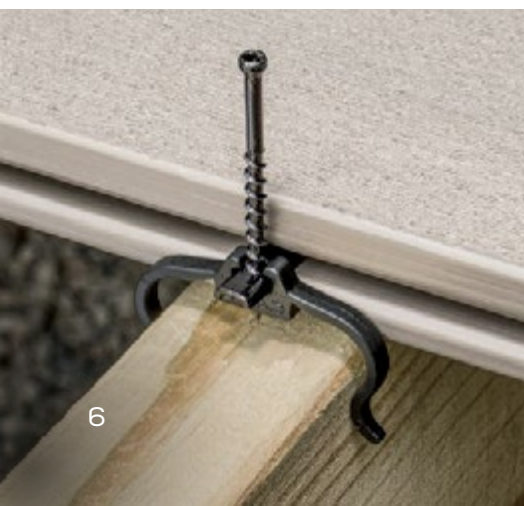

CAMO & PRO PLUGS

Camo Secret Fix Decking System

Camo Fixings

CODE	DESCRIPTION	LEAD TIME	MOQ
CMEC90	CAMO Secret Fix Clip with Timber Screw, 90 Pack	Stock	1 Pack
CMEC450	CAMO Secret Fix Clip with Timber Screw, 450 Pack	Stock	1 Pack
CMEC900	CAMO Secret Fix Clip with Timber Screw, 900 Pack	Stock	1 Pack
CMXC90	CAMO Secret Fix X-Clip with Timber Screw, 90 Pack	Stock	1 Pack
CMXC90M	CAMO Secret Fix X-Clip with Metal Screw, 90 Pack	Stock	1 Pack
CMXC450M	CAMO Secret Fix X-Clip with Metal Screw, 450 Pack	Stock	1 Pack
CMSC25	CAMO Starter Clip with Timber Screw, 25 Pack	Stock	1 Pack

Camo Tools

CODE	DESCRIPTION	LEAD TIME	MOQ
CMTOOL	CAMO Stand Up Drive Tool	Stock	1 Tool
CMLEVER	CAMO Lever Installation Tool	Stock	1 Tool
CMDRIVE	CAMO Driver Bit T15 (Use with CMTOOL)	Stock	1 Bit

Pro Plug Secret Fix Decking System

Pro Plug Fixings

CODE	DESCRIPTION	LEAD TIME	MOQ
SBM4010	STARBORN 40mm x 10g Metal Screw, 375 Pack	Stock	1 Pack
SBT6510	STARBORN 65mm x 10g Timber Screw, 375 Pack	Stock	1 Pack
PP*125	PRO PLUG 125 Handy Pack (Timber Screws, Plugs & Tool)	Stock	1 Pack
PP*375	PRO PLUG Secret Fix Plug (Insert Colour), 375 Pack	Stock	1 Pack

*The asterisk in the product code denotes colour selection as follows for an exact match to TRAXION decking colours: T = Tahiti, S = Seychelles, C = Capri, M = Maui, N = Sardinia, K = Kiribati & D = Dominica.

Pro Plug Tool

CODE	DESCRIPTION	LEAD TIME	MOQ
PPDEPTH	PRO PLUG Depth Setting Driver Tool	Stock	1 Tool
PPDRILL	PRO PLUG Drill Bit For Use With Other Screws	Stock	1 Bit