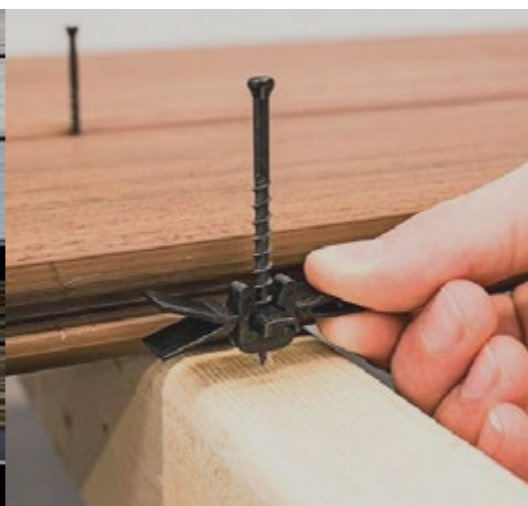

CAMO & PRO PLUGS

Camo Secret Fix Decking System

Camo Fixings

CODE	DESCRIPTION	LEAD TIME	MOQ
CMEC90	CAMO Secret Fix Clip with Timber Screw, 90 Pack	Stock	1 Pack
CMEC450	CAMO Secret Fix Clip with Timber Screw, 450 Pack	Stock	1 Pack
CMEC900	CAMO Secret Fix Clip with Timber Screw, 900 Pack	Stock	1 Pack
CMXC90	CAMO Secret Fix X-Clip with Timber Screw, 90 Pack	Stock	1 Pack
CMXC90M	CAMO Secret Fix X-Clip with Metal Screw, 90 Pack	Stock	1 Pack
CMXC450M	CAMO Secret Fix X-Clip with Metal Screw, 450 Pack	Stock	1 Pack
CMSC25	CAMO Starter Clip with Timber Screw, 25 Pack	Stock	1 Pack

Camo Tools

CODE	DESCRIPTION	LEAD TIME	MOQ
CMTOOL	CAMO Stand Up Drive Tool	Stock	1 Tool
CMLEVER	CAMO Lever Installation Tool	Stock	1 Tool
CMDRIVE	CAMO Driver Bit T15 (Use with CMTOOL)	Stock	1 Bit

Pro Plug Secret Fix Decking System

Pro Plug Fixings

CODE	DESCRIPTION	LEAD TIME	MOQ
SBM4010	STARBORN 40mm x 10g Metal Screw, 375 Pack	Stock	1 Pack
SBT6510	STARBORN 65mm x 10g Timber Screw, 375 Pack	Stock	1 Pack
PP*125	PRO PLUG 125 Handy Pack (Timber Screws, Plugs & Tool)	Stock	1 Pack
PP*375	PRO PLUG Secret Fix Plug (Insert Colour), 375 Pack	Stock	1 Pack

*The asterisk in the product code denotes colour selection as follows for an exact match to TRAXION decking colours: T = Tahiti, S = Seychelles, C = Capri, M = Maui, N = Sardinia, K = Kiribati & D = Dominica.

Pro Plug Tool

CODE	DESCRIPTION	LEAD TIME	MOQ
PPDEPTH	PRO PLUG Depth Setting Driver Tool	Stock	1 Tool
PPDRILL	PRO PLUG Drill Bit For Use With Other Screws	Stock	1 Bit