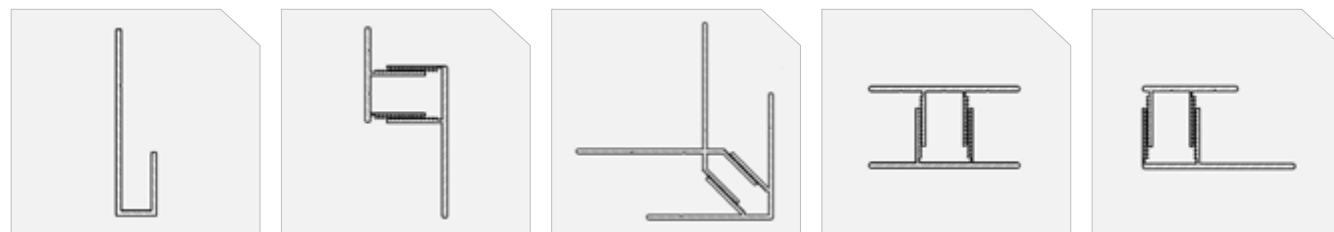

TRIMS & Z-ANGLES

Cladtrim Colour-Matched Trim System

CT*SS Starter Strip   CT*ZPET Z-shape Profile   CT*CP Universal Corner   CT*CS Joint Cover Strip   CT*ZPET Edge Trim Profile