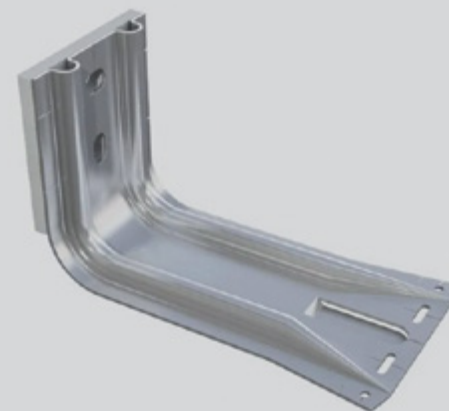

INSTALL & TECHNICAL

For installation and technical information, scan the QR code and view 'Downloads' tab.