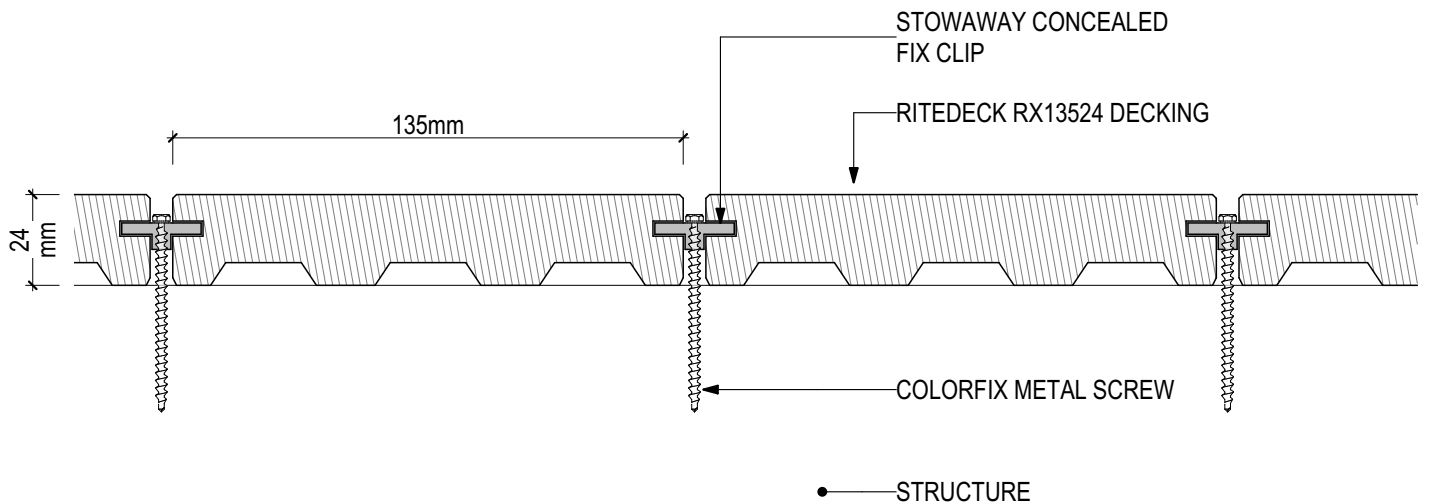

RITEDECK Through-colour Composite Decking RD-24-CSF Visible Screw Fix

INSTALLATION DETAIL

Disclaimer: These details are general design details for use as a guide. Any use is at their own discretion and risk.

RITEDECK Through-colour Composite Decking RD-24-CSF Visible Screw Fix

D.01 - TYPICAL FIXING DETAIL

SCALE 1:2

Disclaimer: These details are general design details for use as a guide.
Any use is at their own discretion and risk.

RITEDECK Through-colour Composite Decking
RD-24-CSF Visible Screw Fix

RITEDECK SECRET FIX (RX13524)

RITEDECK PENCIL ROUND (RP13524)

D.02 - RITEDECK PROFILES

SCALE 1:1

Disclaimer: These details are general design details for use as a guide.
Any use is at their own discretion and risk.