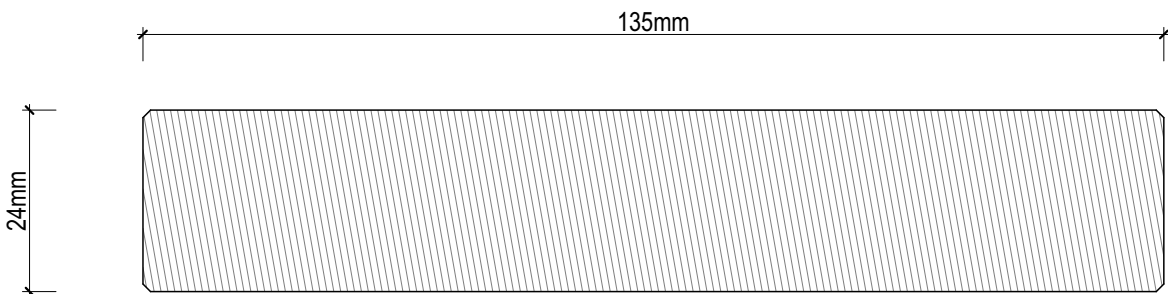

RITEDECK Through-colour Composite Decking RD-24-CSF Visible Screw Fix

INSTALLATION DETAIL

Disclaimer: These details are general design details for use as a guide. Any use is at their own discretion and risk.

RITEDECK Through-colour Composite Decking RD-24-CSF Visible Screw Fix

D.01 - TYPICAL FIXING DETAIL

SCALE 1:2

Disclaimer: These details are general design details for use as a guide.
Any use is at their own discretion and risk.

RITEDECK Through-colour Composite Decking
RD-24-CSF Visible Screw Fix

RITEDECK SECRET FIX (RX13524)

RITEDECK PENCIL ROUND (RP13524)

D.02 - RITEDECK PROFILES

SCALE 1:1

Disclaimer: These details are general design details for use as a guide.
Any use is at their own discretion and risk.