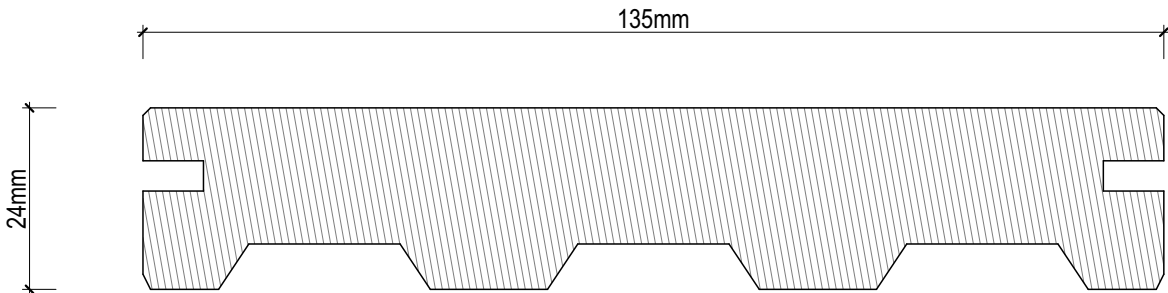

RITEDECK Through-colour Composite Decking RD-24-CSF Visible Screw Fix

D.01 - TYPICAL FIXING DETAIL

SCALE 1:2

Disclaimer: These details are general design details for use as a guide.
Any use is at their own discretion and risk.

RITEDECK Through-colour Composite Decking
RD-24-CSF Visible Screw Fix

RITEDECK SECRET FIX (RX13524)

RITEDECK PENCIL ROUND (RP13524)

D.02 - RITEDECK PROFILES

SCALE 1:1

Disclaimer: These details are general design details for use as a guide.
Any use is at their own discretion and risk.